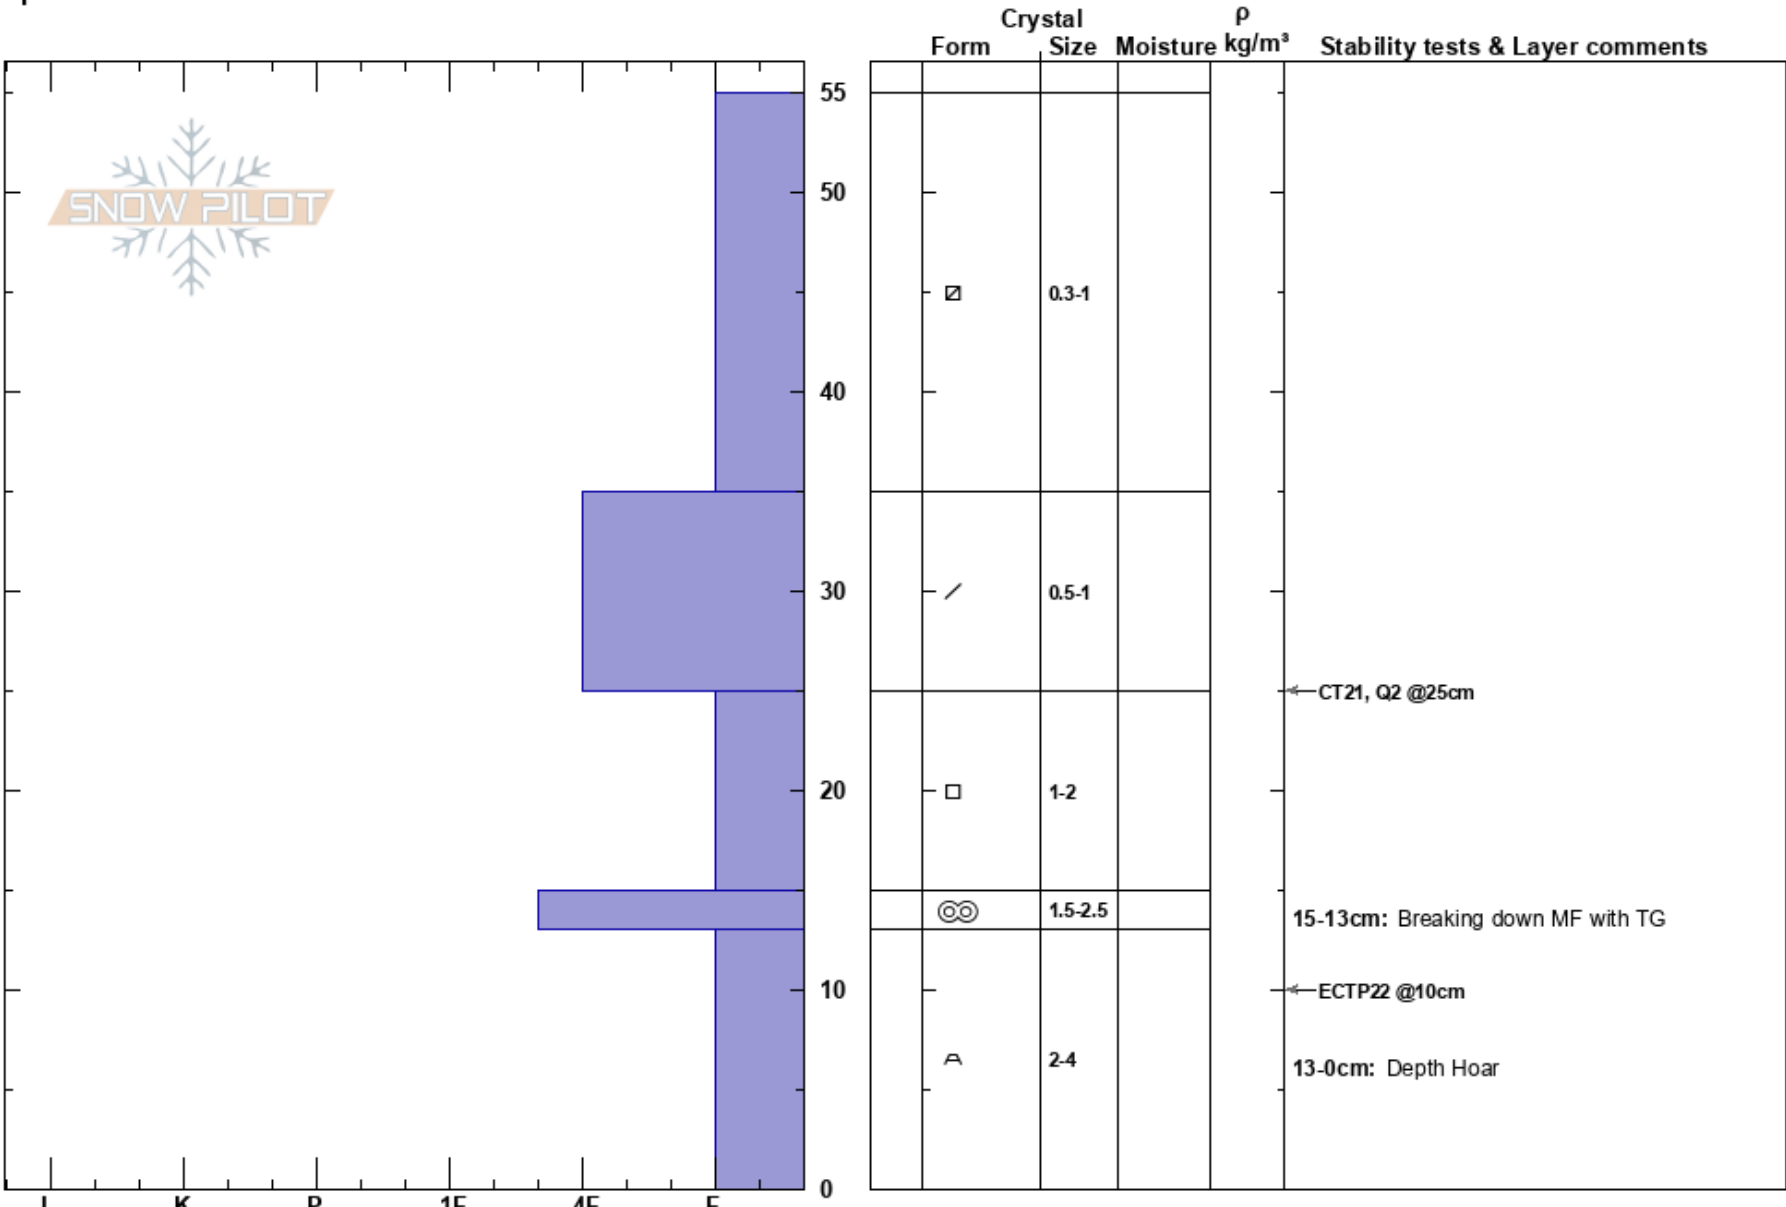

Reynolds NE Face
 Wasatch Range
 UT
 Elevation: 3100 m
 Aspect: 26°
 Specifics:

trent meisenheimer
 12/14/2023 - 2:00pm
 Co-ord: 40.66125N, -111.64367E
 Slope Angle: 35°
 Wind Loading: no

Stability:
 Air Temperature: 31°C
 Sky Cover: CLR
 Precipitation: NO
 Wind: Calm

HS:55
 PF: 55
 PS: 15
 Layer Notes:
 15-13cm: Breaking down MF with TG
 13-0cm: Depth Hoar
 13-0cm: Problematic layer

Notes: