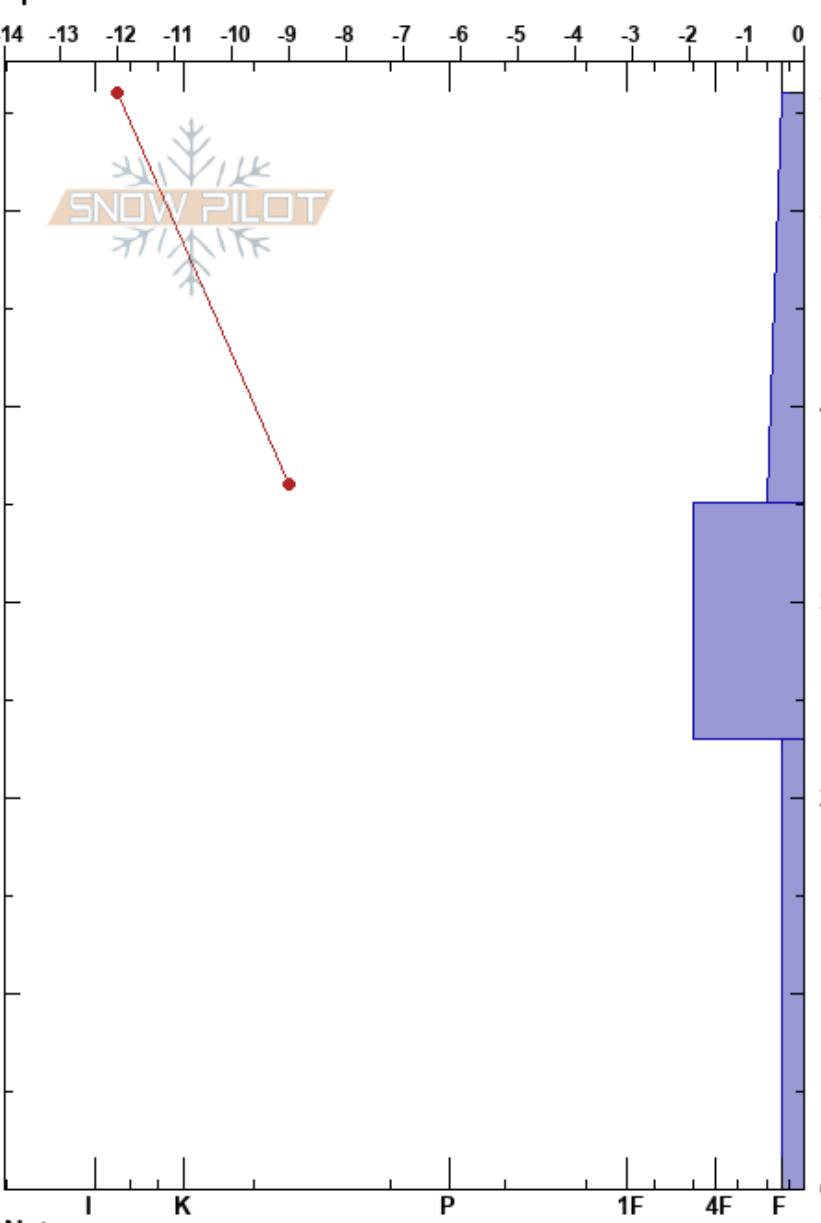

Morrell Lookout Ridge  
 Swan Range  
 MT  
 Elevation: 7638 ft  
 Aspect: E  
 Specifics:

Payton Schiff  
 12/14/2023 - 3:20pm  
 Co-ord: 12T 322150W 5230742N  
 Slope Angle: 29°  
 Wind Loading: no

Stability:  
 Air Temperature: -5.5°C  
 Sky Cover: FEW  
 Precipitation: NO  
 Wind: N Calm

HS:56  
 23-0cm: Problematic layer

Depth (cm)	Crystal		Moisture	$\rho$ kg/m <sup>3</sup>	Stability tests & Layer comments
	Form	Size			
0 - 23					
23 - 33	⊙ (□)	0.5-1.5			← ECTN17 @23cm
33 - 56	/ (∅)	0.5-1			