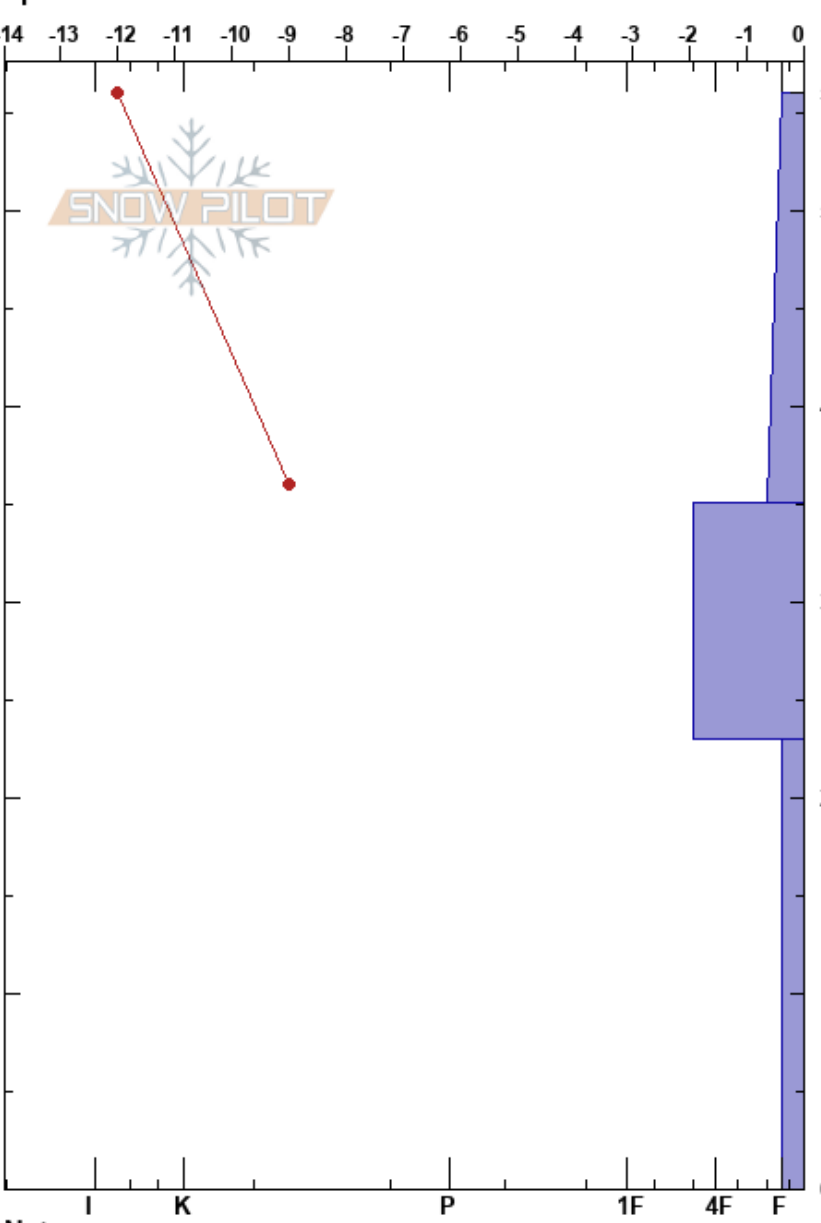

Morrell Lookout Ridge
 Swan Range
 MT
 Elevation: 7638 ft
 Aspect: E
 Specifics:

Payton Schiff
 12/14/2023 - 3:20pm
 Co-ord: 12T 322150W 5230742N
 Slope Angle: 29°
 Wind Loading: no

Stability:
 Air Temperature: -5.5°C
 Sky Cover: FEW
 Precipitation: NO
 Wind: N Calm

HS:56
 23-0cm: Problematic layer

Depth (cm)	Crystal		Moisture	ρ kg/m ³	Stability tests & Layer comments
	Form	Size			
0 - 23					
23 - 33	⊙ (⊙)	0.5-1.5			← ECTN17 @23cm
33 - 56	/ (⊘)	0.5-1			
56 - 60	□	1-2.5			