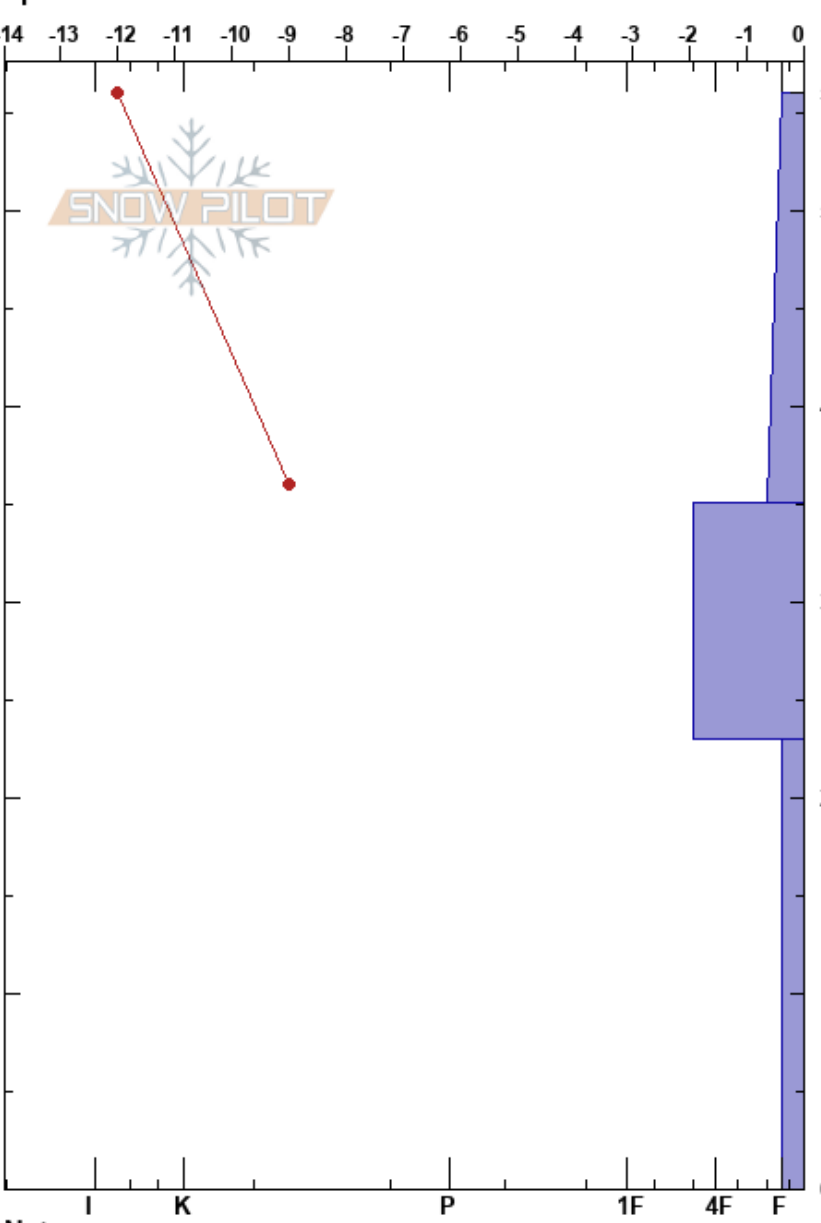

Morrell Lookout Ridge  
 Swan Range  
 MT  
 Elevation: 7638 ft  
 Aspect: E  
 Specifics:

Payton Schiff  
 12/14/2023 - 3:20pm  
 Co-ord: 12T 322150W 5230742N  
 Slope Angle: 29°  
 Wind Loading: no

Stability:  
 Air Temperature: -5.5°C  
 Sky Cover: FEW  
 Precipitation: NO  
 Wind: N Calm

HS:56  
 23-0cm: Problematic layer

Height (cm)	Crystal		Moisture	$\rho$ kg/m <sup>3</sup>	Stability tests & Layer comments
	Form	Size			
56 - 33	/ (Ø)	0.5-1			
33 - 23	⊙ (□)	0.5-1.5			← ECTN17 @23cm
23 - 0	□	1-2.5			