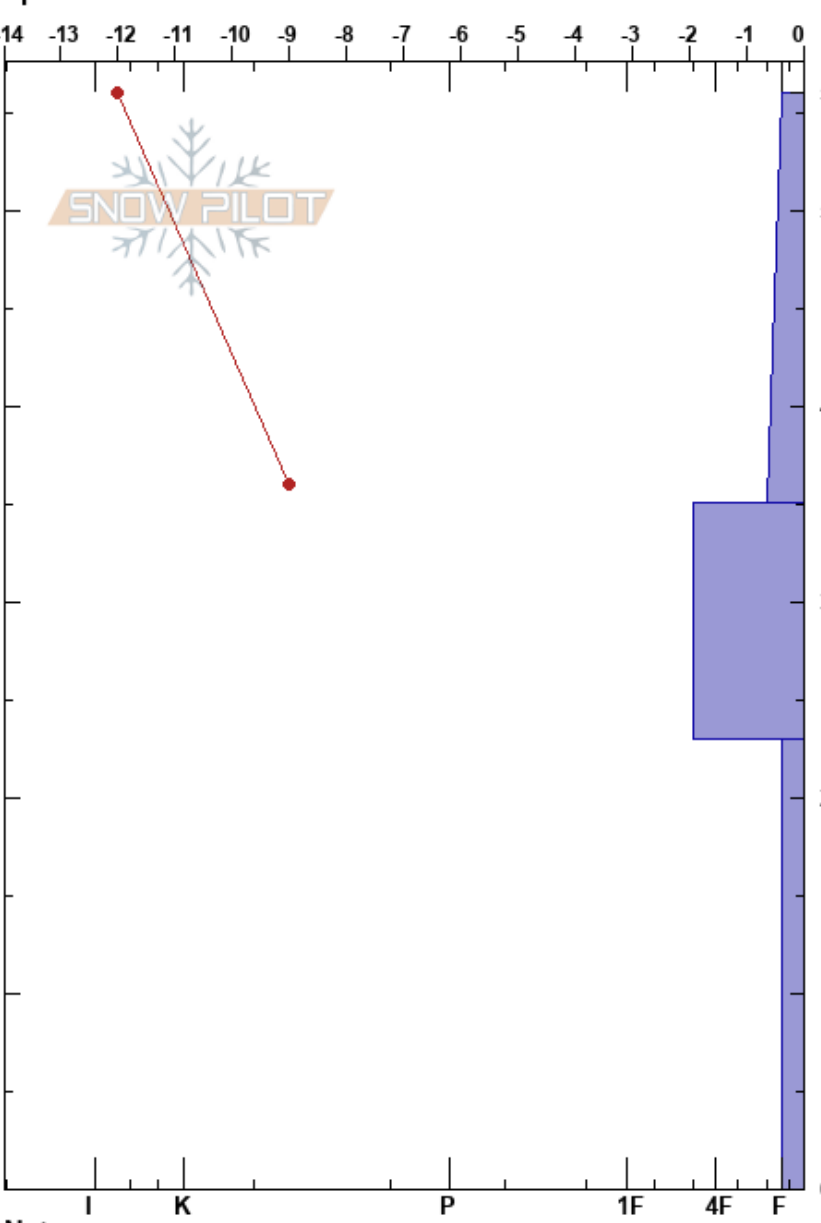

Morrell Lookout Ridge
 Swan Range
 MT
 Elevation: 7638 ft
 Aspect: E
 Specifics:

Payton Schiff
 12/14/2023 - 3:20pm
 Co-ord: 12T 322150W 5230742N
 Slope Angle: 29°
 Wind Loading: no

Stability:
 Air Temperature: -5.5°C
 Sky Cover: FEW
 Precipitation: NO
 Wind: N Calm

HS:56
 23-0cm: Problematic layer

Depth (cm)	Crystal		Moisture	ρ kg/m³	Stability tests & Layer comments
	Form	Size			
0 - 23					
23 - 33	⊙ (□)	0.5-1.5			← ECTN17 @23cm
33 - 56	/ (∅)	0.5-1			
56 - 60	□	1-2.5			