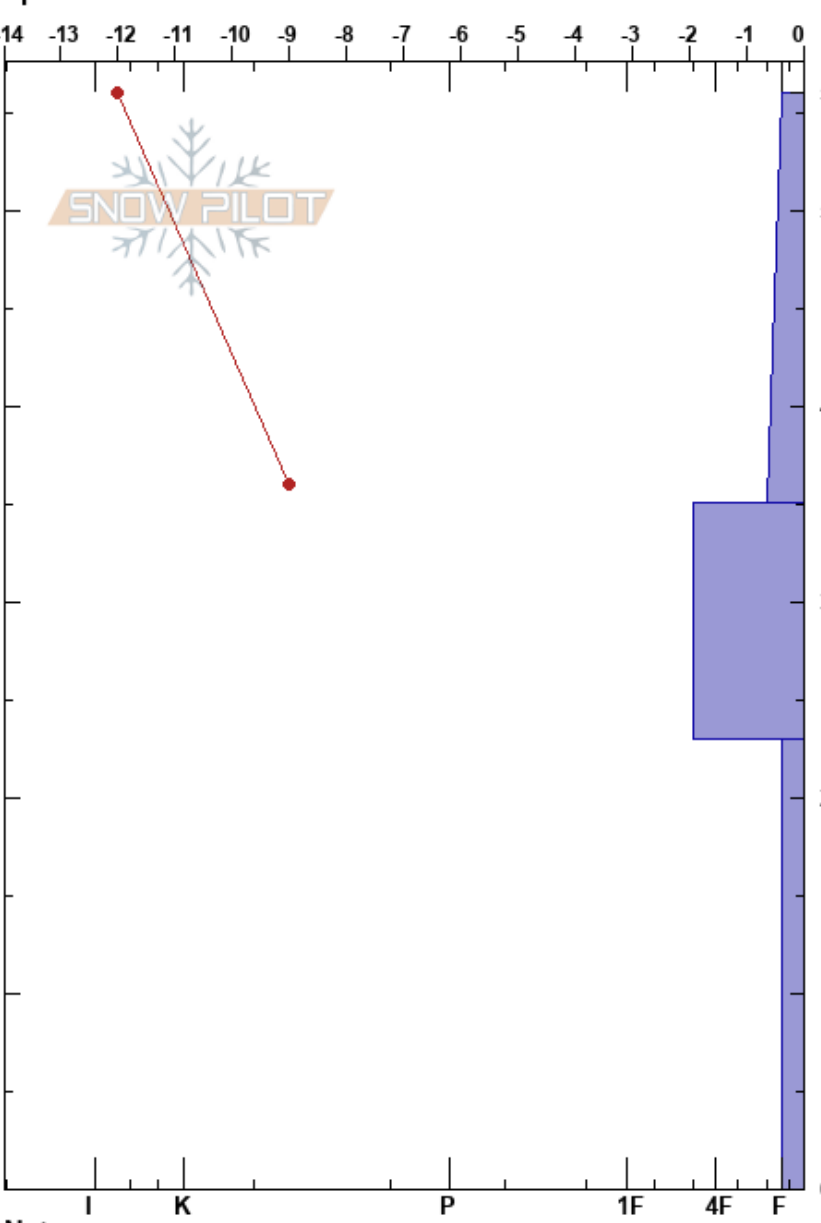

Morrell Lookout Ridge  
 Swan Range  
 MT  
 Elevation: 7638 ft  
 Aspect: E  
 Specifics:

Payton Schiff  
 12/14/2023 - 3:20pm  
 Co-ord: 12T 322150W 5230742N  
 Slope Angle: 29°  
 Wind Loading: no

Stability:  
 Air Temperature: -5.5°C  
 Sky Cover: FEW  
 Precipitation: NO  
 Wind: N Calm

HS:56  
 23-0cm: Problematic layer

Depth (cm)	Crystal		Moisture	$\rho$ kg/m <sup>3</sup>	Stability tests & Layer comments
	Form	Size			
0 - 23					
23 - 33	⊙ (⊙)	0.5-1.5			← ECTN17 @23cm
33 - 56	/ (⊘)	0.5-1			
56 - 60	□	1-2.5			