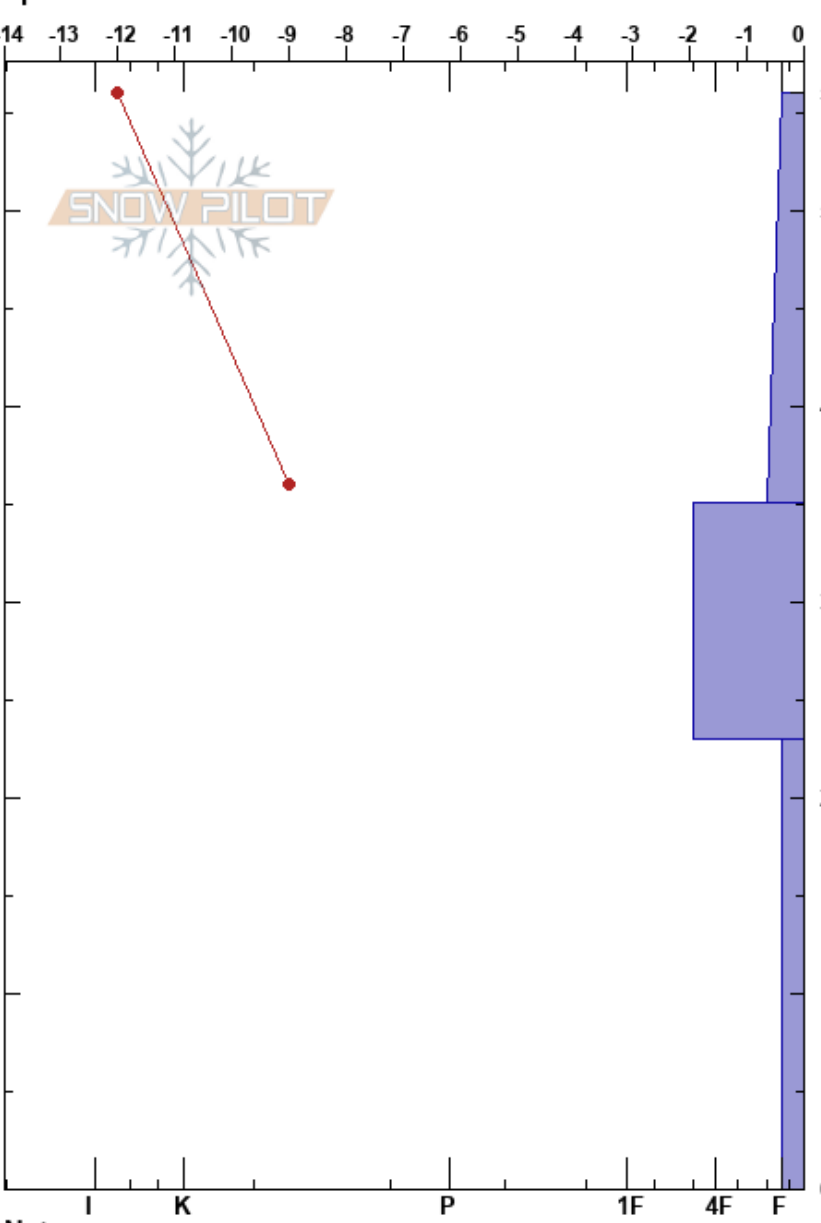

Morrell Lookout Ridge
 Swan Range
 MT
 Elevation: 7638 ft
 Aspect: E
 Specifics:

Payton Schiff
 12/14/2023 - 3:20pm
 Co-ord: 12T 322150W 5230742N
 Slope Angle: 29°
 Wind Loading: no

Stability:
 Air Temperature: -5.5°C
 Sky Cover: FEW
 Precipitation: NO
 Wind: N Calm

HS:56
 23-0cm: Problematic layer

Depth (cm)	Crystal		Moisture	ρ kg/m³	Stability tests & Layer comments
	Form	Size			
56					
45-56	/ (∅)	0.5-1			
23-33	⊙ (□)	0.5-1.5			← ECTN17 @23cm
10-23	□	1-2.5			
0-10					