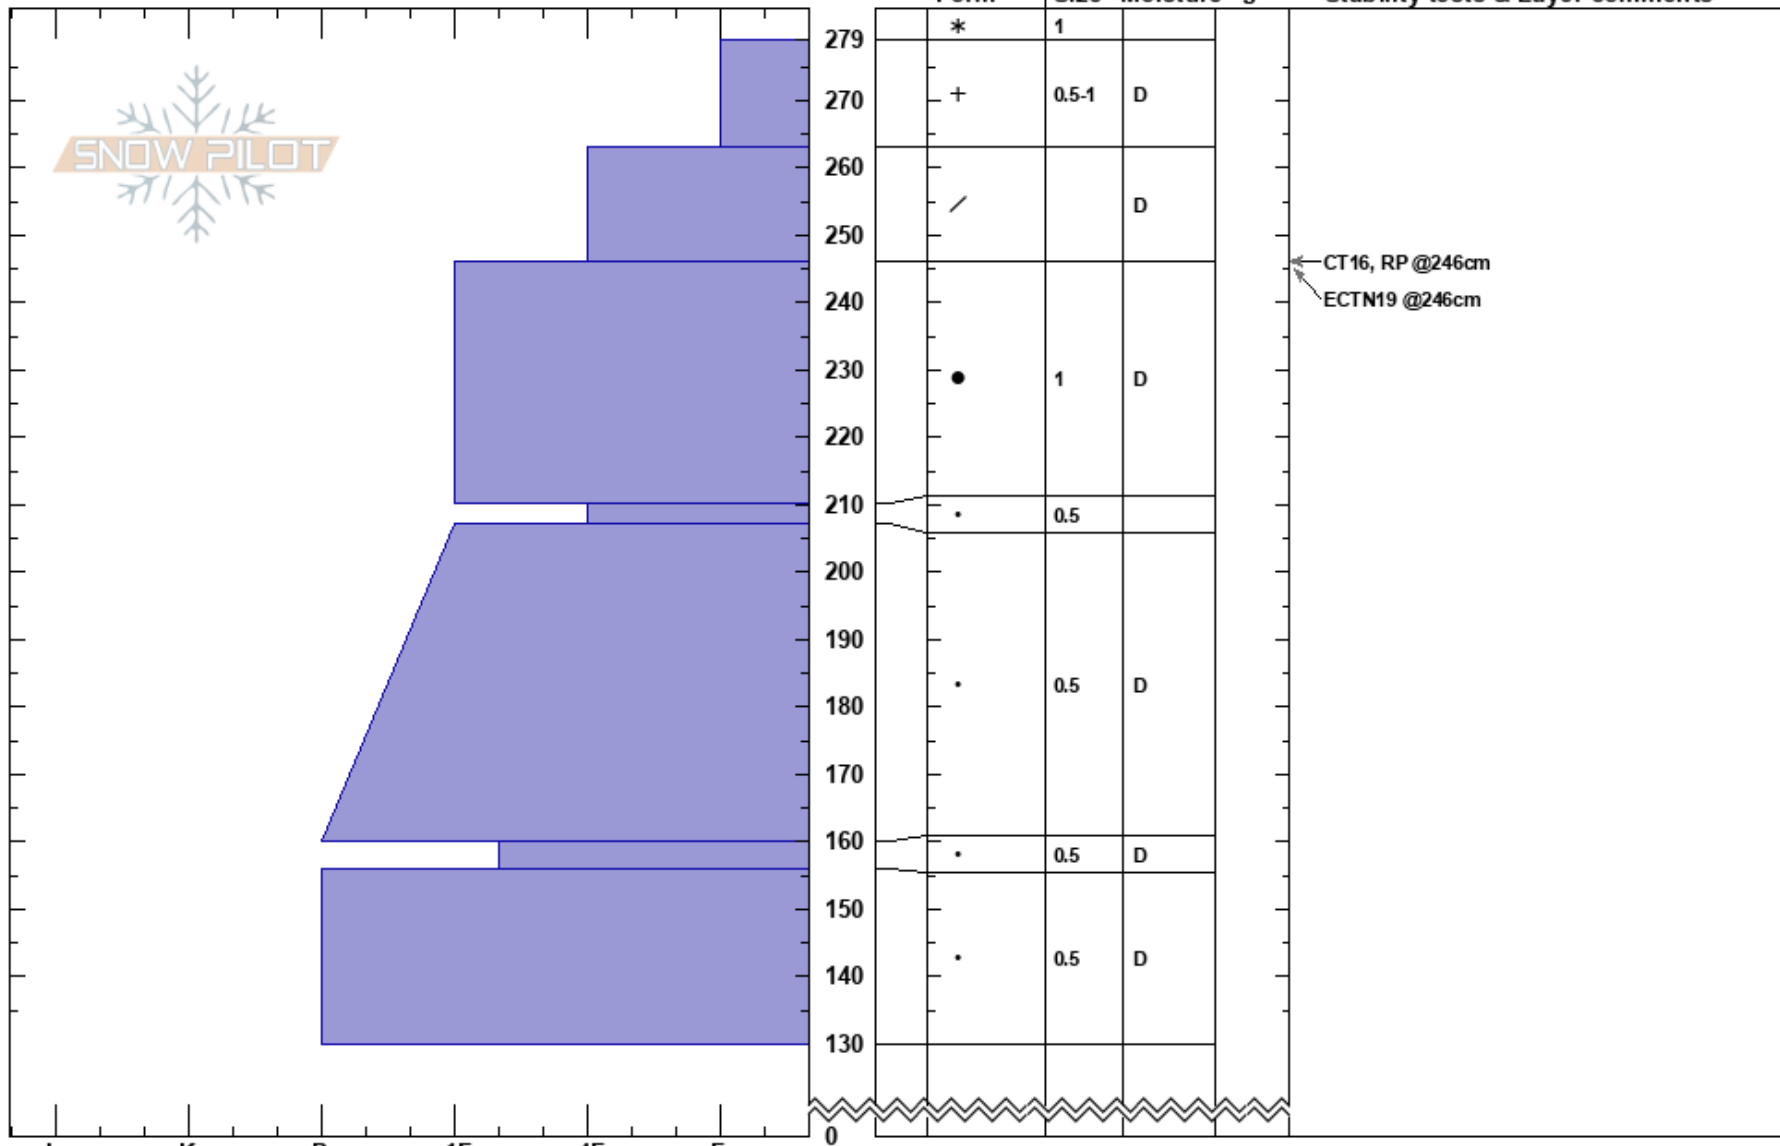

Eldorado
 Hatcher Pass
 AK
 Elevation: 4263 ft
 Aspect: N

Ryan Lewthwaite
 12/14/2023 - 1:00pm
 Co-ord: 61.78771N, -149.29862W
 Slope Angle: 32°
 Wind Loading:

Stability: Good HS:279
 Air Temperature: 12°F PF: 20 279-263cm: Problematic layer
 Sky Cover: CLR PS: 10
 Precipitation: NO
 Wind:

Specifics: Recent avalanche activity on different slopes; We skied slope

Notes: