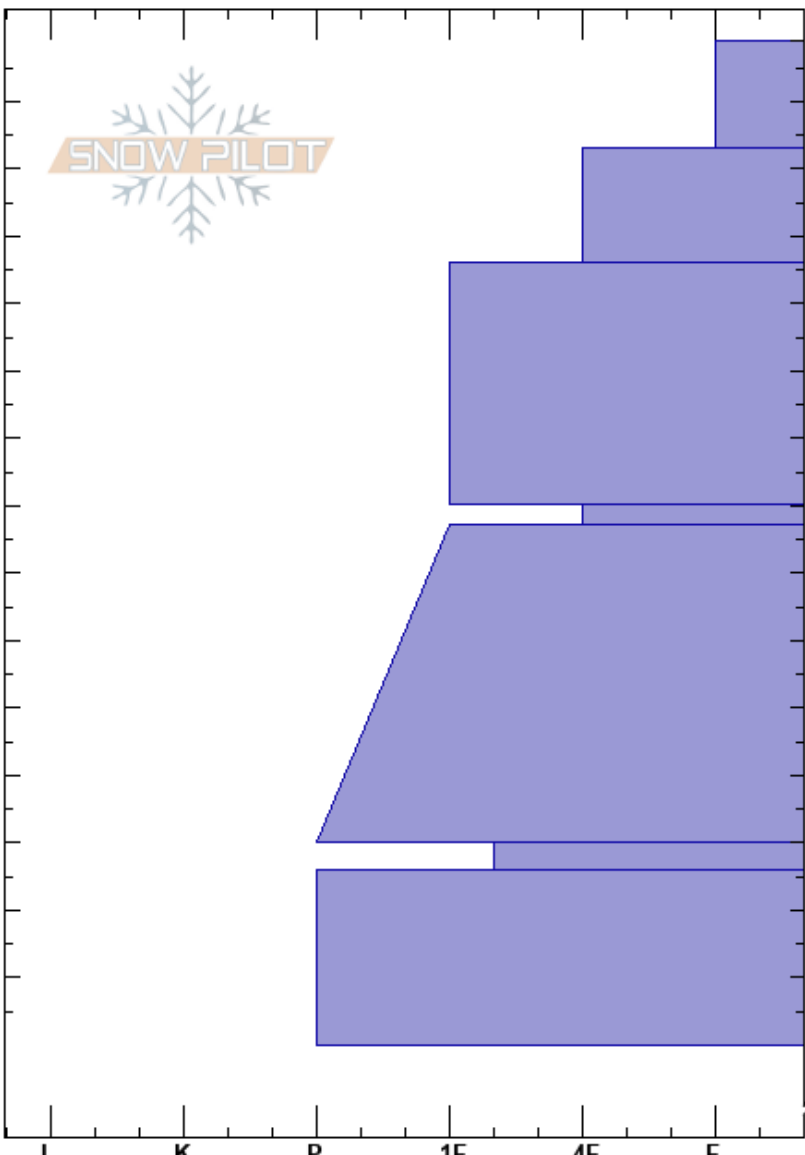

Eldorado
 Hatcher Pass
 AK
 Elevation: 4263 ft
 Aspect: N
 Specifics: Recent avalanche activity on different slopes; We skied slope

Ryan Lewthwaite
 12/14/2023 - 1:00pm
 Co-ord: 61.78771N, -149.29862W
 Slope Angle: 32°
 Wind Loading:

Stability: Good HS:279
 Air Temperature: 12°F PF: 20 279-263cm: Problematic layer
 Sky Cover: CLR PS: 10
 Precipitation: NO
 Wind:

Depth (cm)	Crystal		Moisture	ρ kg/m ³	Stability tests & Layer comments
	Form	Size			
279	*	1			
270	+	0.5-1	D		
260	/		D		
250	/		D		
240					← CT16, RP @246cm ← ECTN19 @246cm
230	•	1	D		
220					
210	•	0.5			
200					
190					
180	•	0.5	D		
170					
160	•	0.5	D		
150					
140	•	0.5	D		
130					
0					