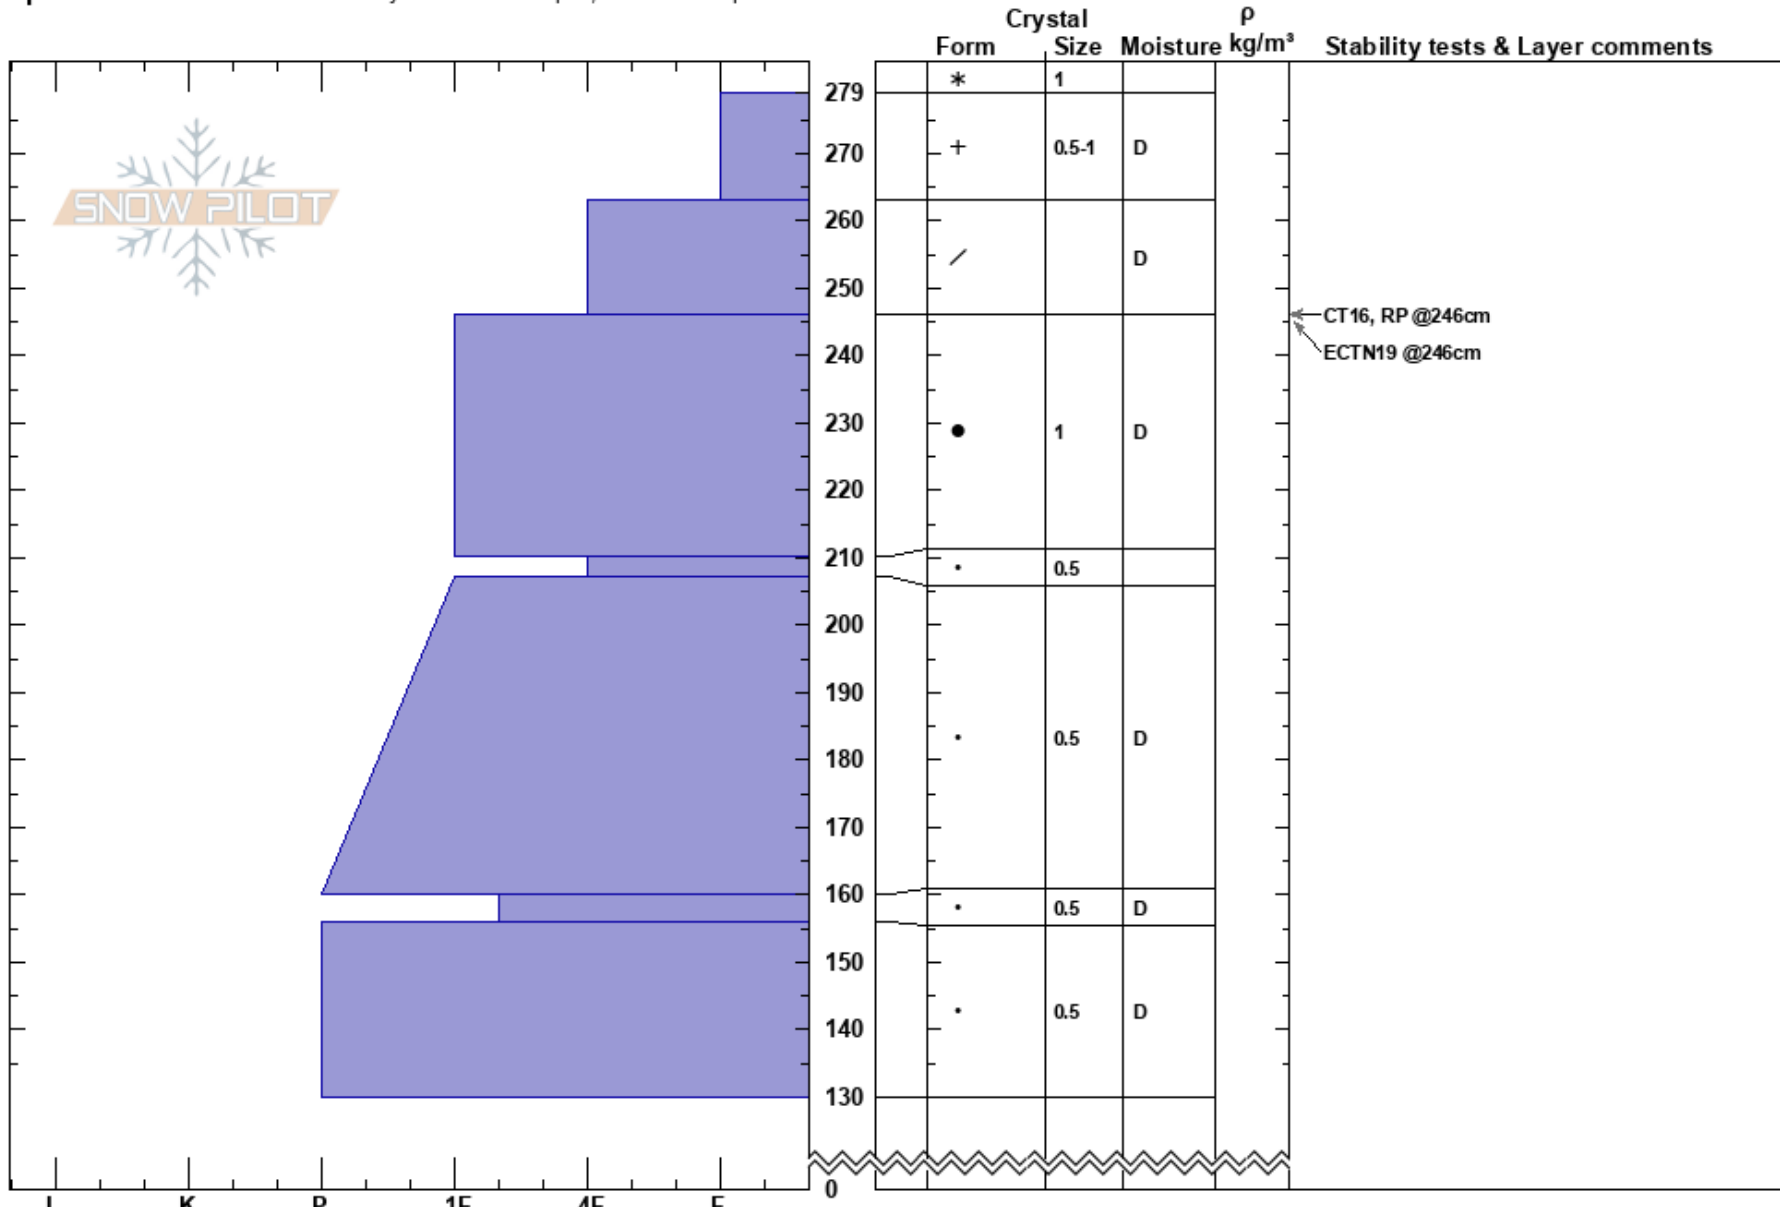

Eldorado  
 Hatcher Pass  
 AK  
 Elevation: 4263 ft  
 Aspect: N

Ryan Lewthwaite  
 12/14/2023 - 1:00pm  
 Co-ord: 61.78771N, -149.29862W  
 Slope Angle: 32°  
 Wind Loading:

Stability: Good HS:279  
 Air Temperature: 12°F PF: 20 279-263cm: Problematic layer  
 Sky Cover: CLR PS: 10  
 Precipitation: NO  
 Wind:

Specifics: Recent avalanche activity on different slopes; We skied slope

Notes: