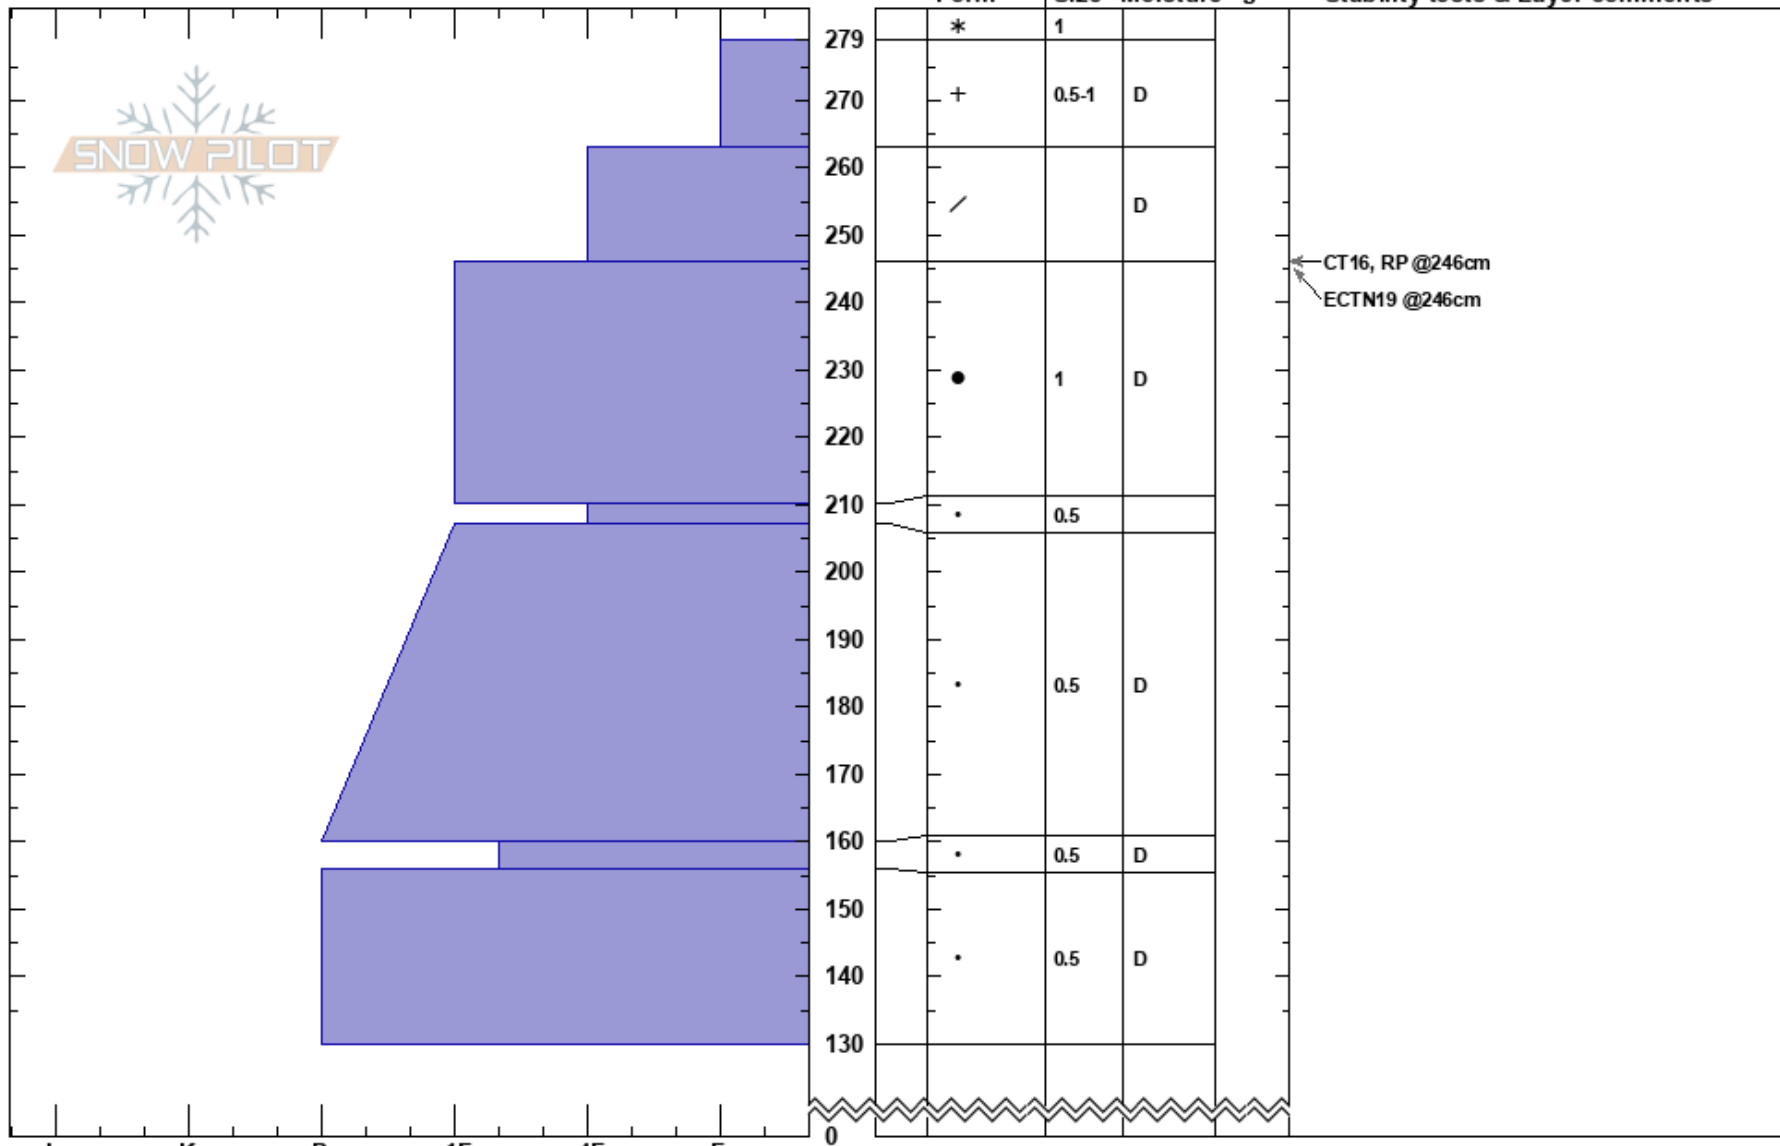

Eldorado  
 Hatcher Pass  
 AK  
 Elevation: 4263 ft  
 Aspect: N

Ryan Lewthwaite  
 12/14/2023 - 1:00pm  
 Co-ord: 61.78771N, -149.29862W  
 Slope Angle: 32°  
 Wind Loading:

Stability: Good HS:279  
 Air Temperature: 12°F PF: 20 279-263cm: Problematic layer  
 Sky Cover: CLR PS: 10  
 Precipitation: NO  
 Wind:

Specifics: Recent avalanche activity on different slopes; We skied slope

Notes: