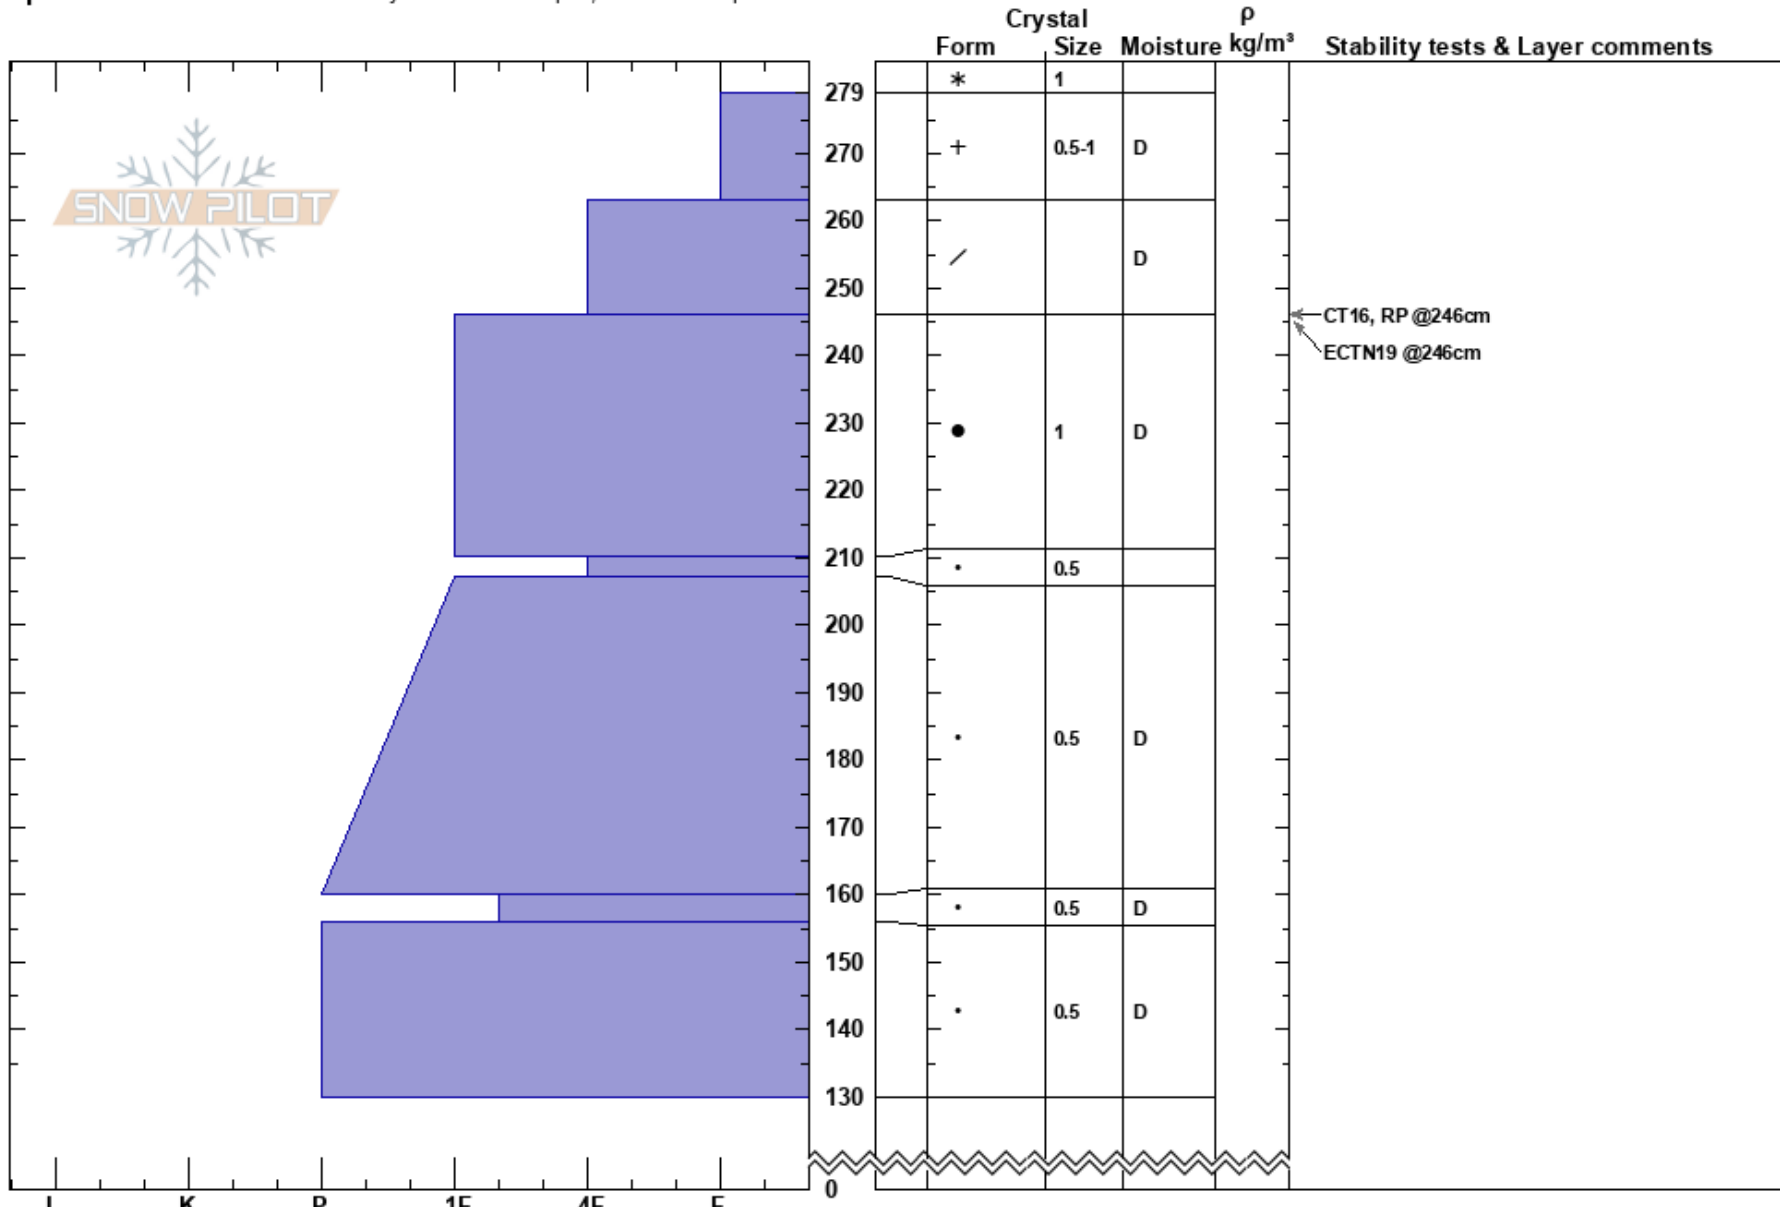

Eldorado
 Hatcher Pass
 AK
 Elevation: 4263 ft
 Aspect: N

Ryan Lewthwaite
 12/14/2023 - 1:00pm
 Co-ord: 61.78771N, -149.29862W
 Slope Angle: 32°
 Wind Loading:

Stability: Good HS:279
 Air Temperature: 12°F PF: 20 279-263cm: Problematic layer
 Sky Cover: CLR PS: 10
 Precipitation: NO
 Wind:

Specifics: Recent avalanche activity on different slopes; We skied slope

Notes: