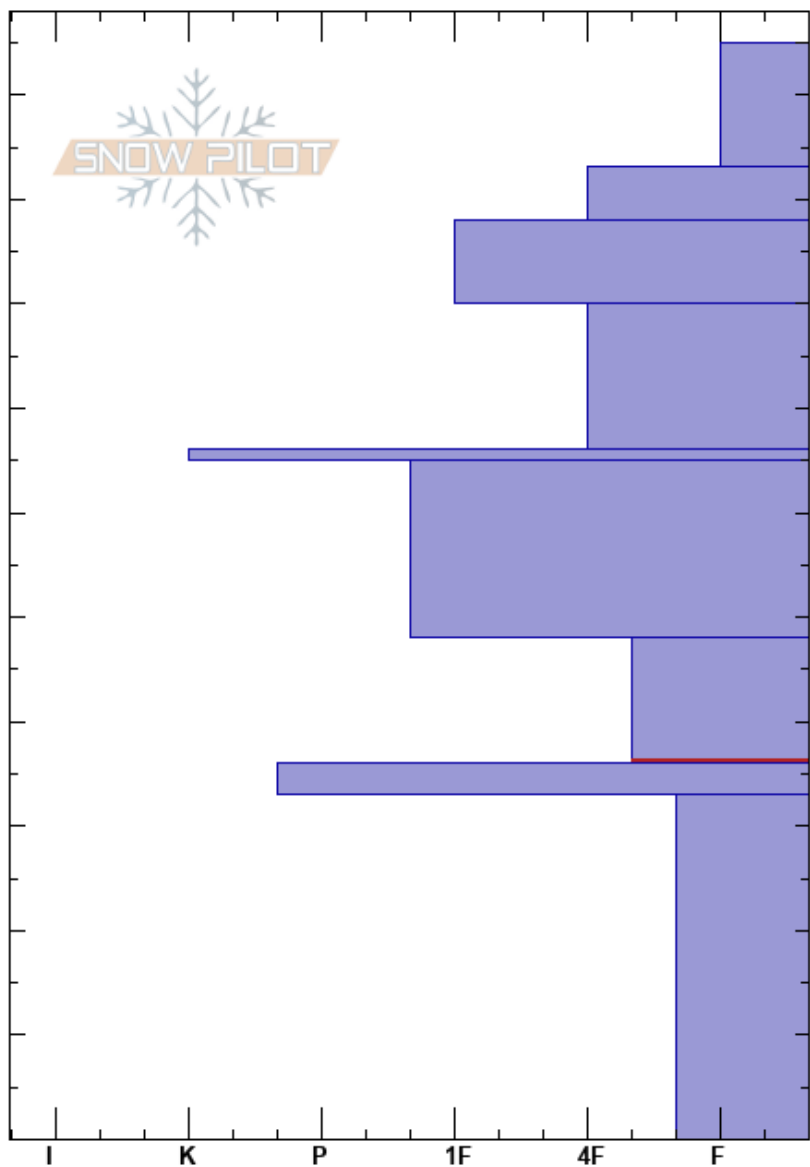

pindale north bowl
 Teton Range
 WY
 Elevation: 9510 ft
 Aspect:
 Specifics:

jake stinson
 12/14/2023 - 12:00pm
 Co-ord: 43.57509N, -110.88379W
 Slope Angle: 30°
 Wind Loading:

Stability:
 Air Temperature: 28°F
 Sky Cover: CLR
 Precipitation: NO
 Wind: Calm

HS: 105
 Layer Notes:
 48-36cm: some chaining
 48-36cm: Problematic layer
 33-0cm: unreactive in tests

Crystal Form	Crystal Size	Moisture	ρ kg/m ³	Stability tests & Layer comments
/				
•				
•				
•				
-				
•				
⊖	2-2.5			48-36cm: some chaining ← ECTP30 @39cm ← PST50/110 (End) @39cm
=				
□	2-3			33-0cm: unreactive in tests