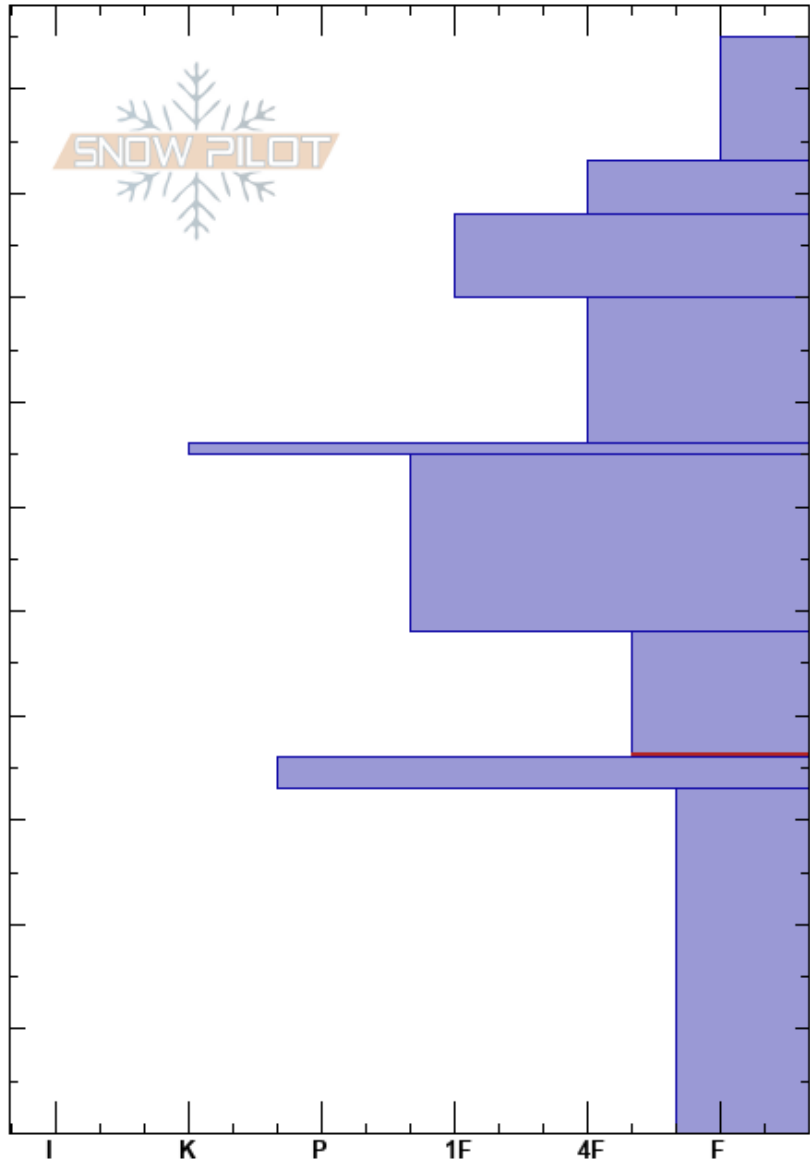

pindale north bowl
 Teton Range
 WY
 Elevation: 9510 ft
 Aspect:
 Specifics:

jake stinson
 12/14/2023 - 12:00pm
 Co-ord: 43.57509N, -110.88379W
 Slope Angle: 30°
 Wind Loading:

Stability:
 Air Temperature: 28°F
 Sky Cover: CLR
 Precipitation: NO
 Wind: Calm

HS: 105
 Layer Notes:
 48-36cm: some chaining
 48-36cm: Problematic layer
 33-0cm: unreactive in tests

Crystal Form	Crystal Size	Moisture	ρ kg/m ³	Stability tests & Layer comments
/				
•				
•				
•				
-				
•				
⊖	2-2.5			48-36cm: some chaining ← ECTP30 @39cm ← PST50/110 (End) @39cm
=				
□	2-3			33-0cm: unreactive in tests