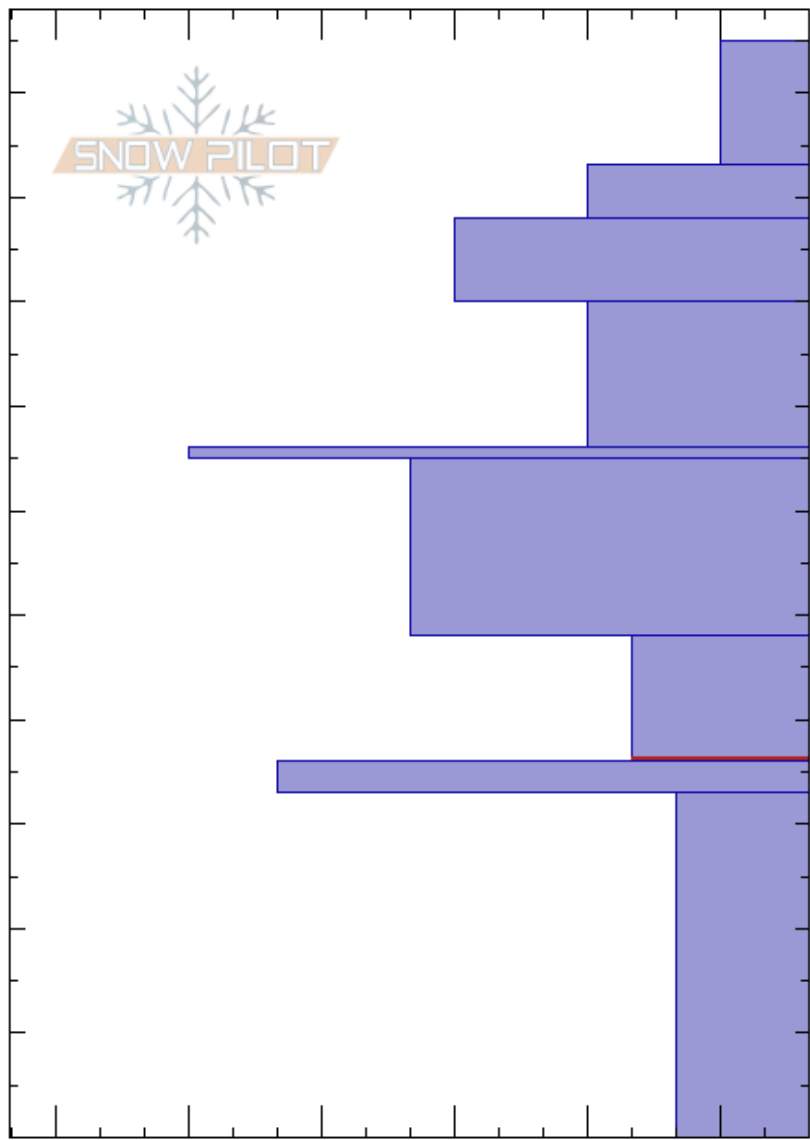

pindale north bowl
 Teton Range
 WY
 Elevation: 9510 ft
 Aspect:
 Specifics:

jake stinson
 12/14/2023 - 12:00pm
 Co-ord: 43.57509N, -110.88379W
 Slope Angle: 30°
 Wind Loading:

Stability:
 Air Temperature: 28°F
 Sky Cover: CLR
 Precipitation: NO
 Wind: Calm

HS: 105
 Layer Notes:
 48-36cm: some chaining
 48-36cm: Problematic layer
 33-0cm: unreactive in tests

Crystal Form	Crystal Size	Moisture	ρ kg/m ³	Stability tests & Layer comments
/				
•				
•				
•				
-				
•				
⊖	2-2.5			48-36cm: some chaining ← ECTP30 @39cm ← PST50/110 (End) @39cm
=				
□	2-3			33-0cm: unreactive in tests