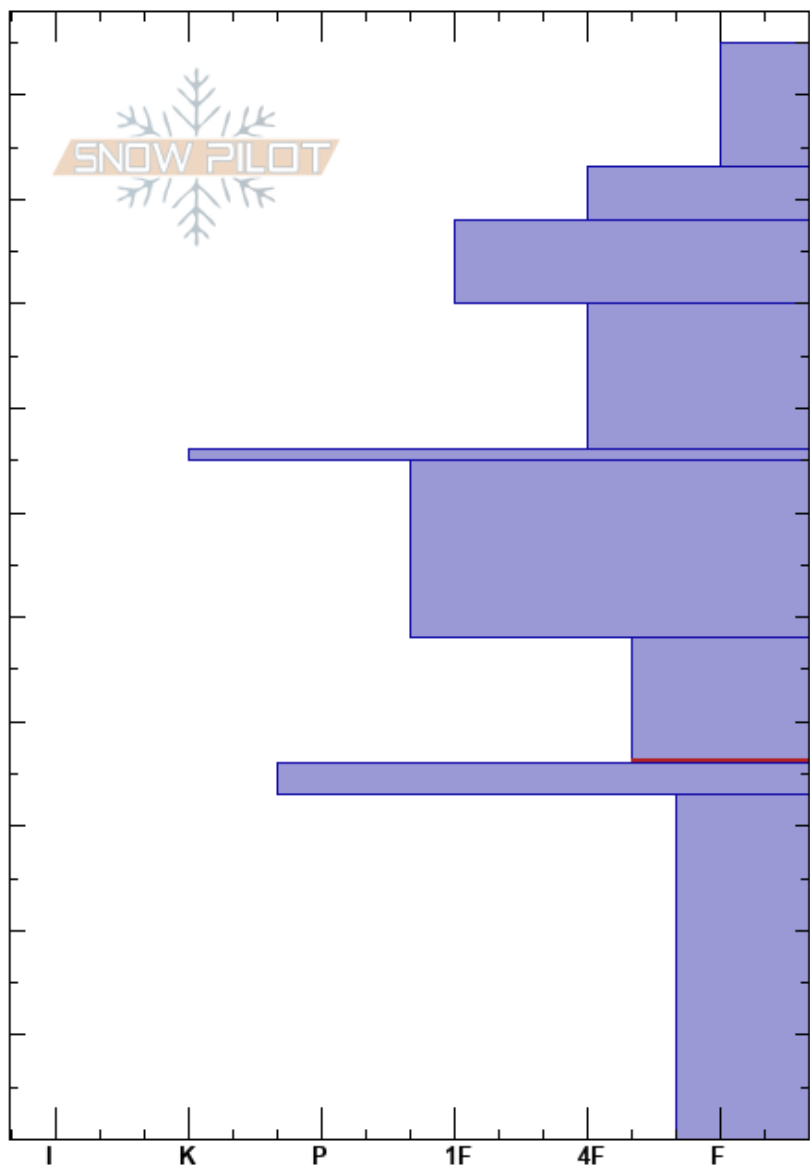

pindale north bowl  
 Teton Range  
 WY  
 Elevation: 9510 ft  
 Aspect:  
 Specifics:

jake stinson  
 12/14/2023 - 12:00pm  
 Co-ord: 43.57509N, -110.88379W  
 Slope Angle: 30°  
 Wind Loading:

Stability:  
 Air Temperature: 28°F  
 Sky Cover: CLR  
 Precipitation: NO  
 Wind: Calm

HS: 105  
 Layer Notes:  
 48-36cm: some chaining  
 48-36cm: Problematic layer  
 33-0cm: unreactive in tests

Crystal Form	Crystal Size	Moisture	$\rho$ kg/m <sup>3</sup>	Stability tests & Layer comments
/				
•				
•				
•				
-				
•				
⊖	2-2.5			48-36cm: some chaining ← ECTP30 @39cm ← PST50/110 (End) @39cm
=				
□	2-3			33-0cm: unreactive in tests