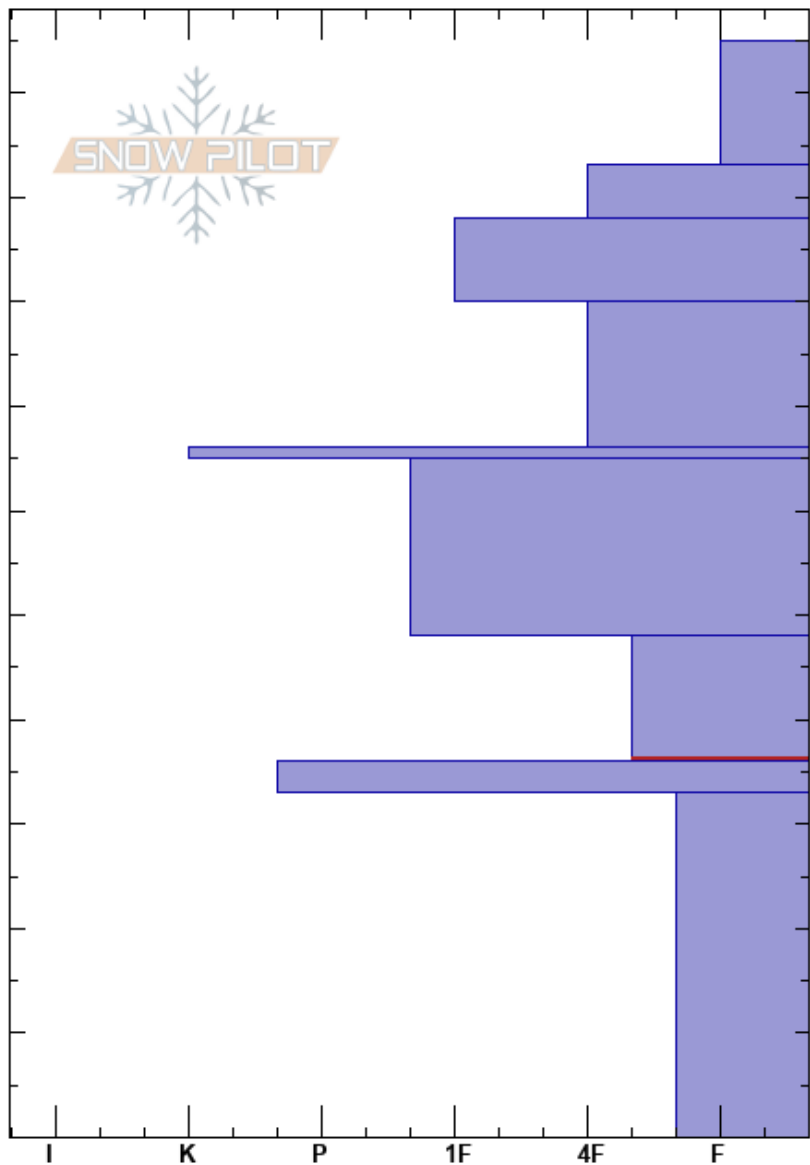

pindale north bowl
 Teton Range
 WY
 Elevation: 9510 ft
 Aspect:
 Specifics:

jake stinson
 12/14/2023 - 12:00pm
 Co-ord: 43.57509N, -110.88379W
 Slope Angle: 30°
 Wind Loading:

Stability:
 Air Temperature: 28°F
 Sky Cover: CLR
 Precipitation: NO
 Wind: Calm

HS: 105
 Layer Notes:
 48-36cm: some chaining
 48-36cm: Problematic layer
 33-0cm: unreactive in tests

Crystal Form	Crystal Size	Moisture	ρ kg/m ³	Stability tests & Layer comments
/				
•				
•				
•				
-				
•				
⊖	2-2.5			48-36cm: some chaining ← ECTP30 @39cm ← PST50/110 (End) @39cm
=				
□	2-3			33-0cm: unreactive in tests