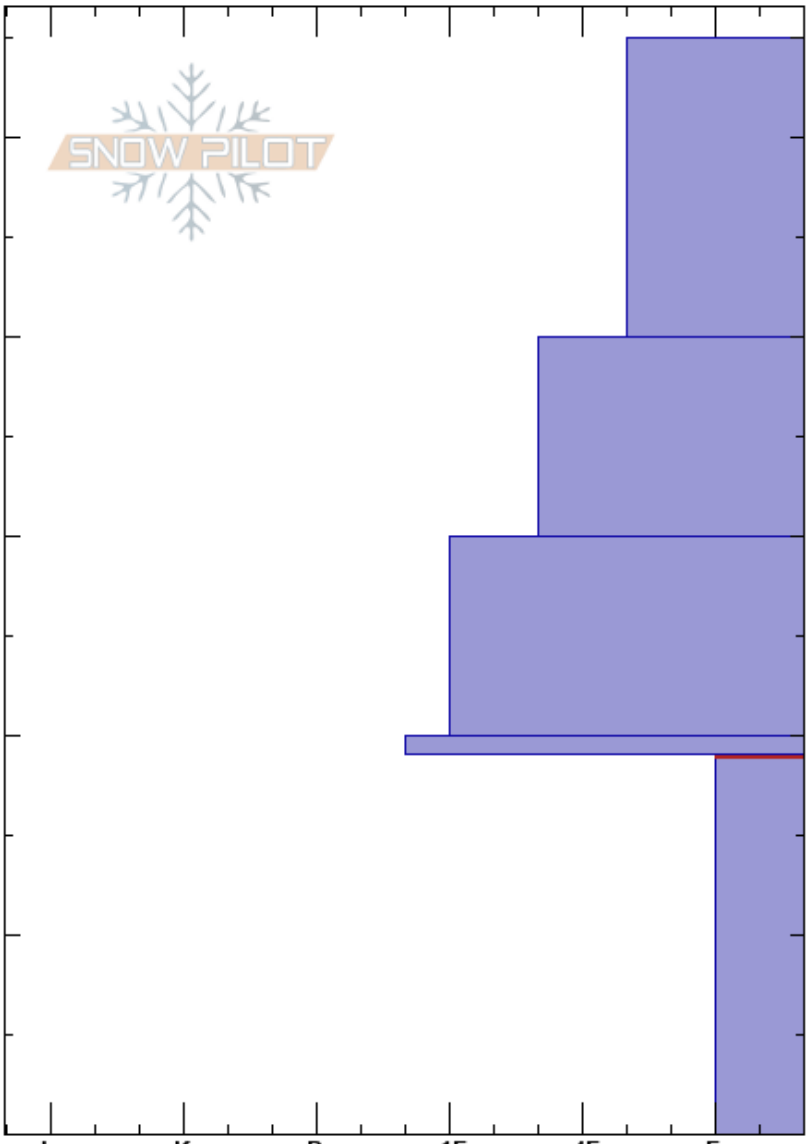

Neckbeard Left  
 Bear River Range  
 UT  
 Elevation: 8054 ft  
 Aspect: NE  
 Specifics:

Noah Sievers  
 12/14/2023 - 12:51pm  
 Co-ord: 41.40129N, -111.73793W  
 Slope Angle:  
 Wind Loading:

Stability:  
 Air Temperature:  
 Sky Cover: CLR  
 Precipitation: NO  
 Wind: Calm

HS: 55  
 PF: 55 19-0cm: Problematic layer  
 PS: 10

Crystal Form	Crystal Size	Moisture	$\rho$ kg/m <sup>3</sup>	Stability tests & Layer comments
V	2			
□ (^)	2-3(3)			

Notes: Quick snowpit to assess structure.