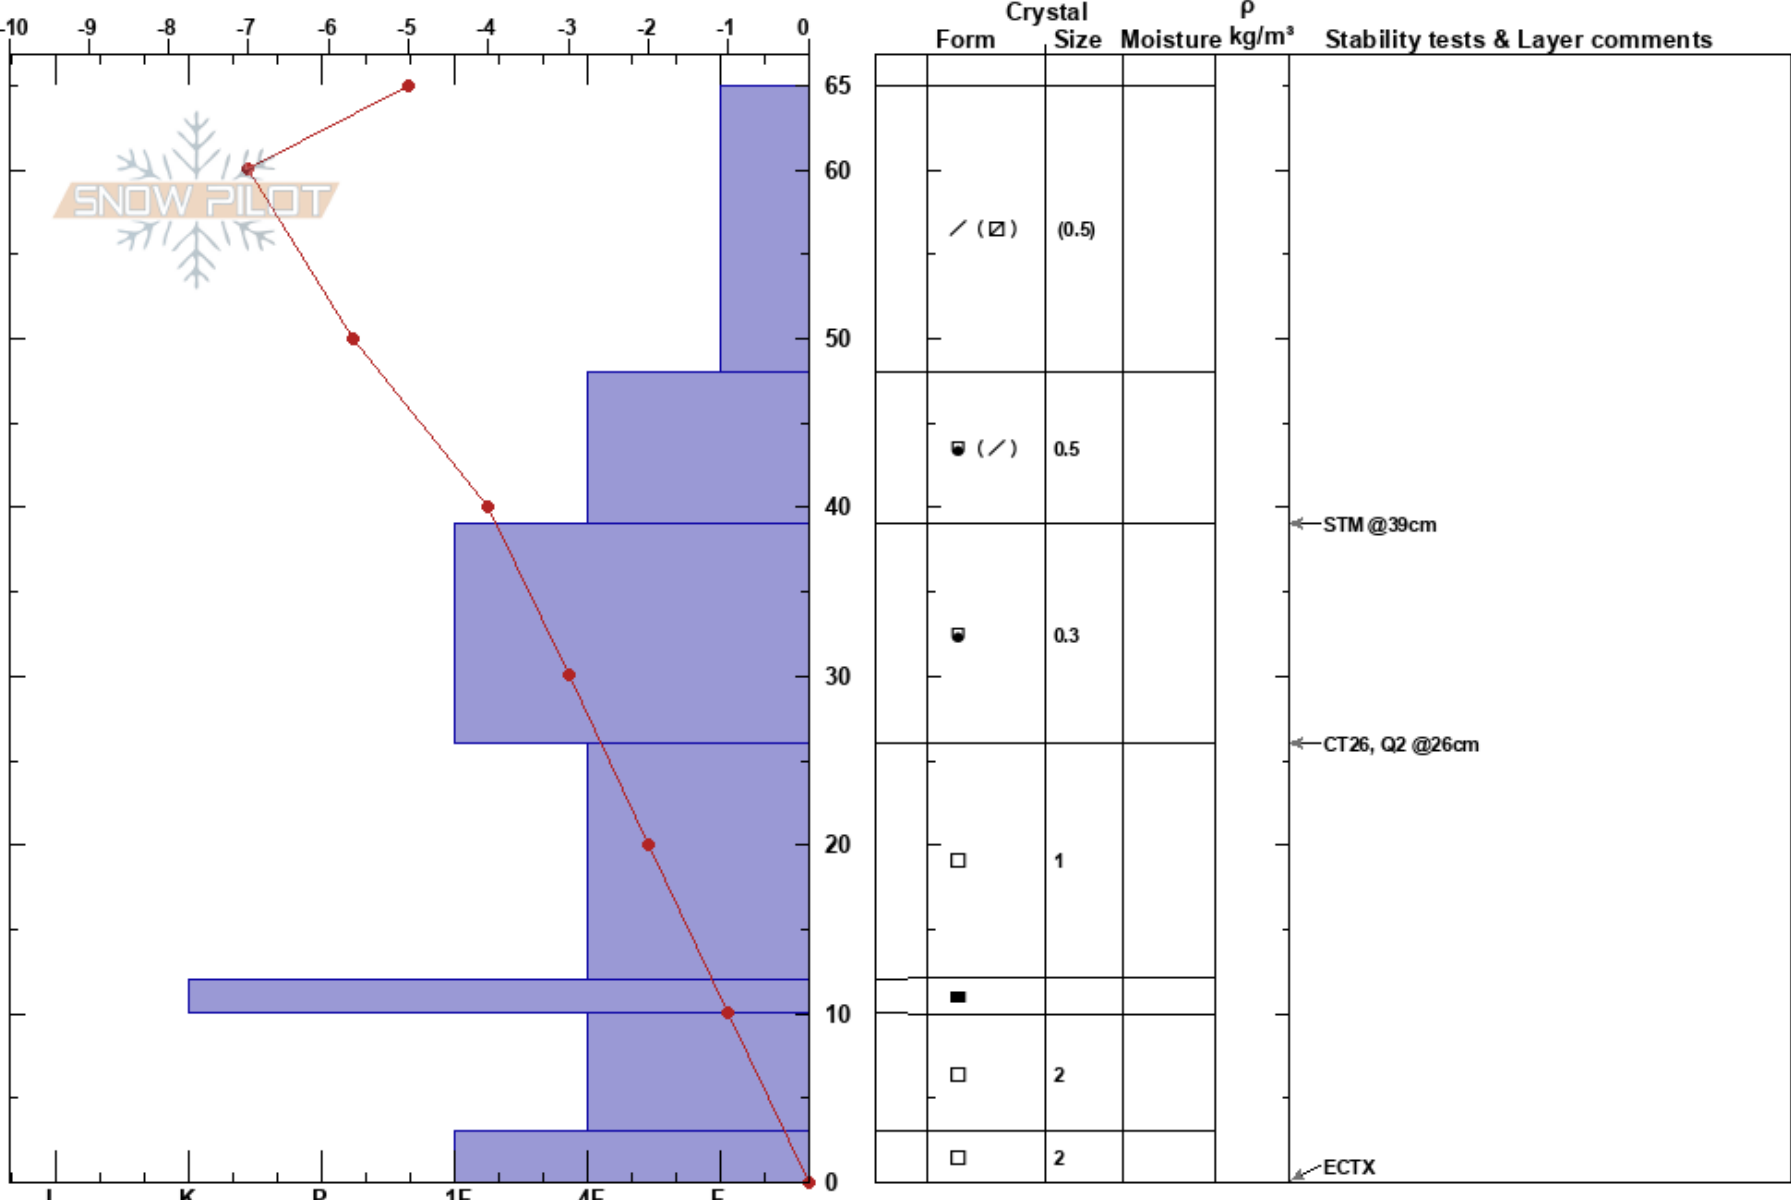

Close Encounters  
 Park City Ridge line  
 UT  
 Elevation: 9229 ft  
 Aspect: NW

Emmet Murray  
 12/14/2023 - 11:15am  
 Co-ord: 40.66477N, -111.58754W  
 Slope Angle: 25°  
 Wind Loading: no

Stability: **HS:65**  
 Air Temperature: 0°C  
 Sky Cover: CLR  
 Precipitation: NO  
 Wind: Calm  
**PF: 55** 26-12cm: Problematic layer  
**PS: 20**

**Specifics:** Practice Pit; Pit dug in a Ski Area; Pit is representative of backcountry; We skied slope

Notes: