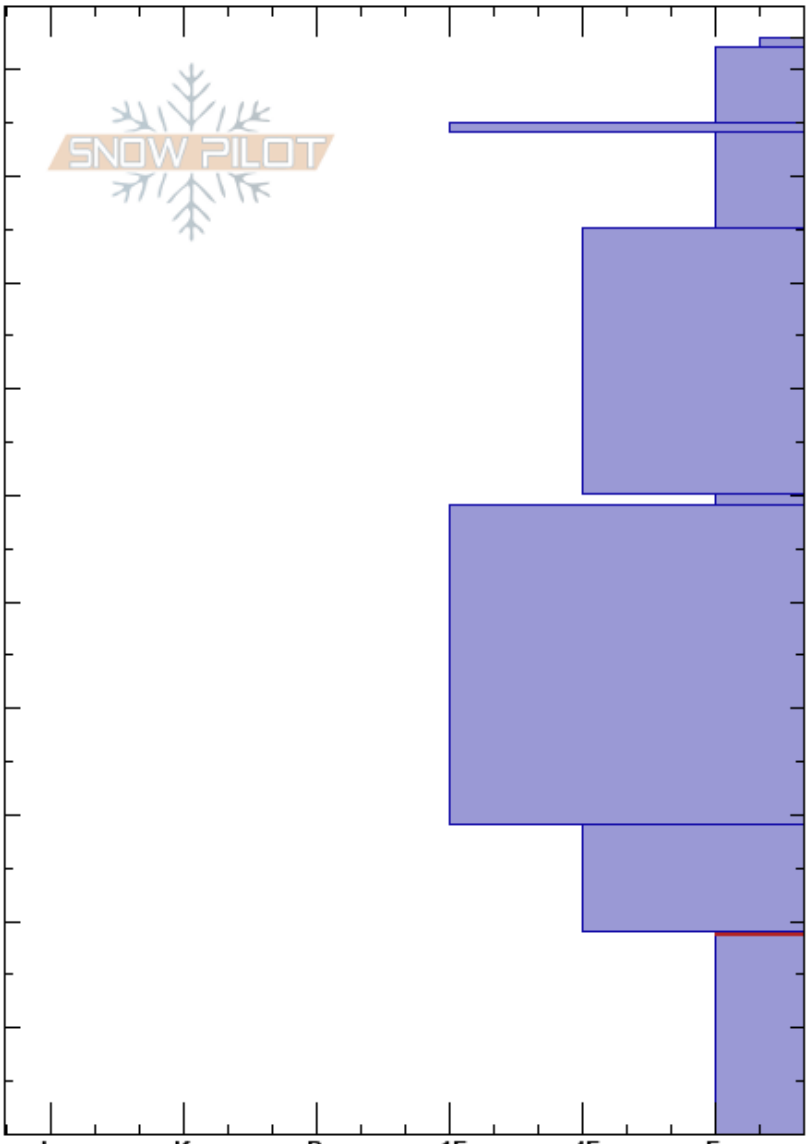

Poison Creek  
 Teton Range  
 WY  
 Elevation: 9000 ft  
 Aspect: NE  
 Specifics:

Alex Drinkard  
 12/14/2023 - 1:00pm  
 Co-ord: 42.54658N, -110.70371W  
 Slope Angle: 26°  
 Wind Loading: previous

Stability:  
 Air Temperature:  
 Sky Cover: CLR  
 Precipitation: NO  
 Wind: Calm

HS: 103  
 Layer Notes:  
 19-0cm: Problematic layer

Height (m)	Crystal		Moisture	$\rho$ kg/m <sup>3</sup>	Stability tests & Layer comments
	Form	Size			
103	V				
100	/				
95	⊙				
90	/				
80					
70	/				
60	V	3			
50					
40	B				
30					
20	□	2			← ECTP16 @19cm
10	□	2-3			
0					