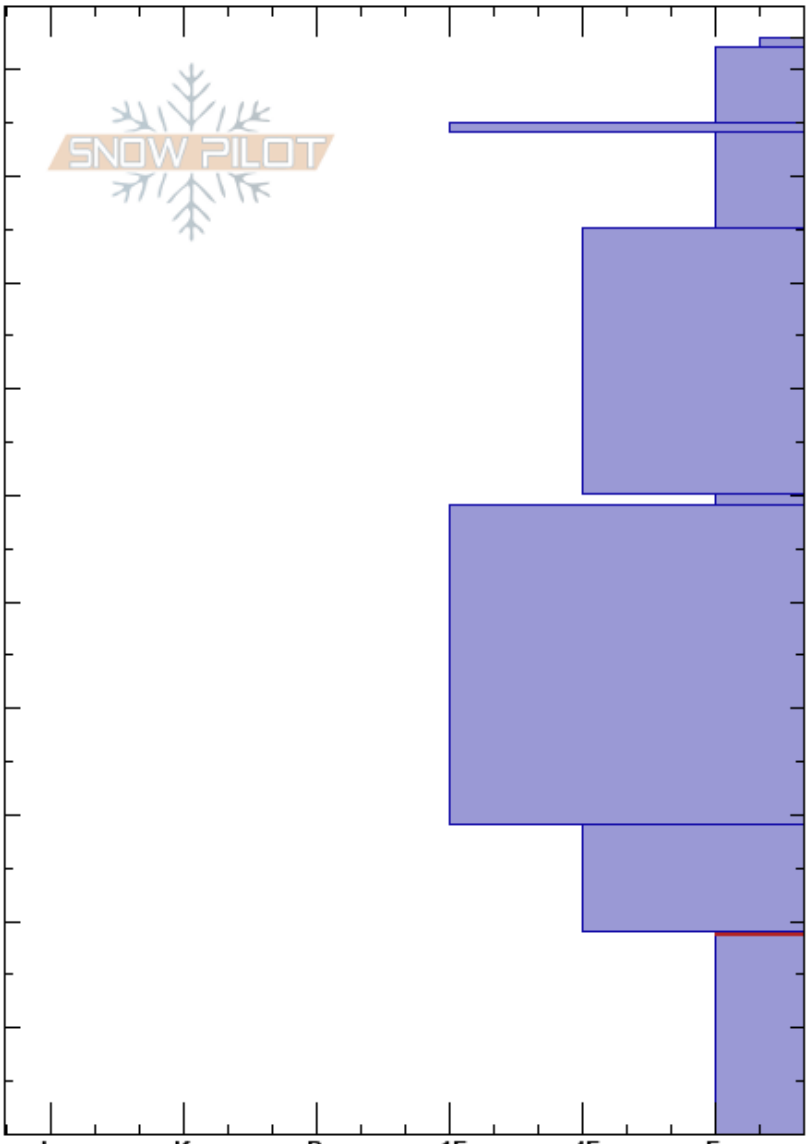

Poison Creek
 Teton Range
 WY
 Elevation: 9000 ft
 Aspect: NE
 Specifics:

Alex Drinkard
 12/14/2023 - 1:00pm
 Co-ord: 42.54658N, -110.70371W
 Slope Angle: 26°
 Wind Loading: previous

Stability:
 Air Temperature:
 Sky Cover: CLR
 Precipitation: NO
 Wind: Calm

HS: 103
 Layer Notes:
 19-0cm: Problematic layer

Height (m)	Crystal		Moisture	ρ kg/m ³	Stability tests & Layer comments
	Form	Size			
103	V				
100	/				
95	⊙				
90	/				
80					
70	/				
60	V	3			
50					
40	B				
30					
20	□	2			← ECTP16 @19cm
10	□	2-3			
0					