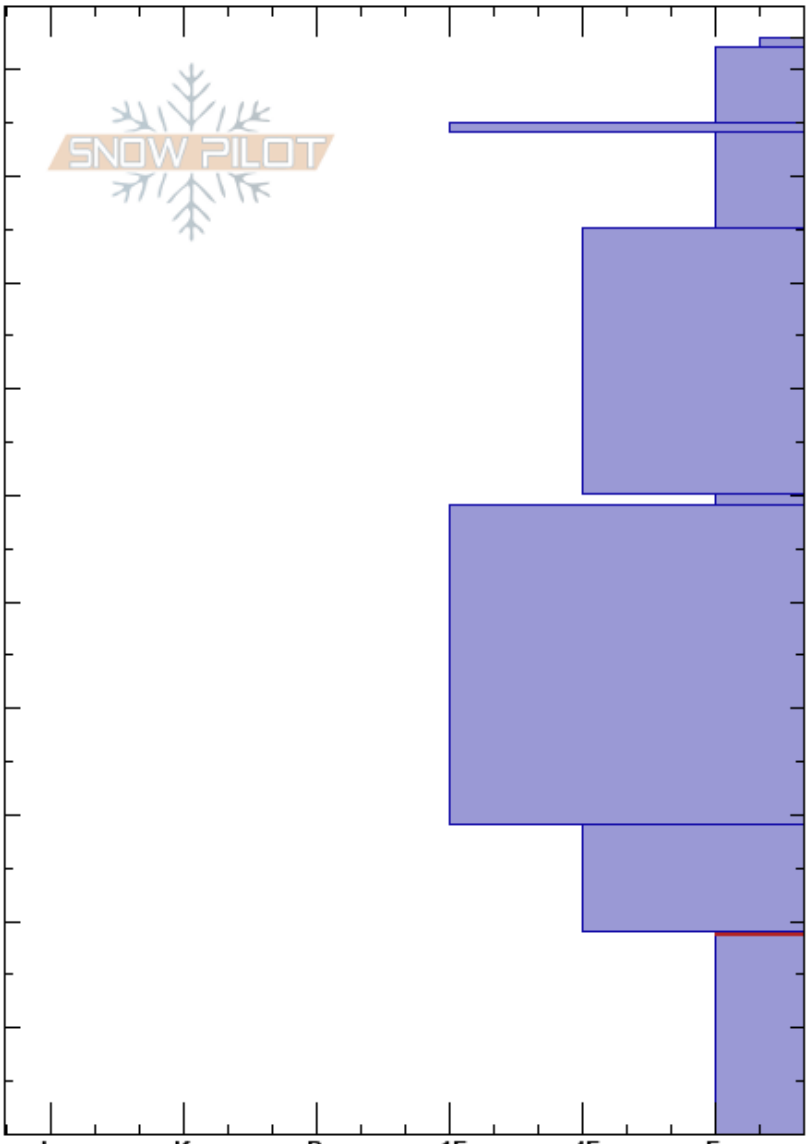

Poison Creek  
 Teton Range  
 WY  
 Elevation: 9000 ft  
 Aspect: NE  
 Specifics:

Alex Drinkard  
 12/14/2023 - 1:00pm  
 Co-ord: 42.54658N, -110.70371W  
 Slope Angle: 26°  
 Wind Loading: previous

Stability:  
 Air Temperature:  
 Sky Cover: CLR  
 Precipitation: NO  
 Wind: Calm

HS: 103  
 Layer Notes:  
 19-0cm: Problematic layer

Height (ft)	Crystal		Moisture	$\rho$ kg/m <sup>3</sup>	Stability tests & Layer comments
	Form	Size			
103	V				
100	/				
95	⊙				
90	/				
80					
70	/				
60	V	3			
50					
40	B				
30					
20	□	2			← ECTP16 @19cm
10	□	2-3			
0					