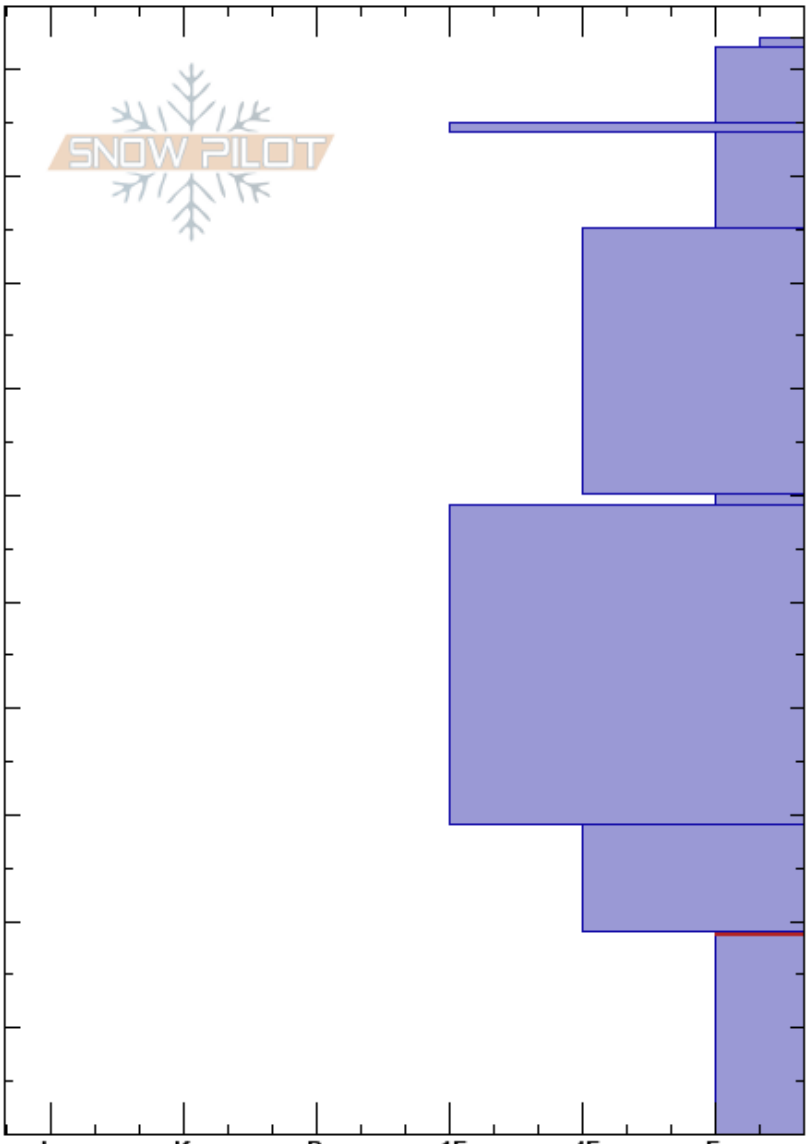

Poison Creek
 Teton Range
 WY
 Elevation: 9000 ft
 Aspect: NE
 Specifics:

Alex Drinkard
 12/14/2023 - 1:00pm
 Co-ord: 42.54658N, -110.70371W
 Slope Angle: 26°
 Wind Loading: previous

Stability:
 Air Temperature:
 Sky Cover: CLR
 Precipitation: NO
 Wind: Calm

HS: 103
 Layer Notes:
 19-0cm: Problematic layer

Height (ft)	Crystal		Moisture	ρ kg/m ³	Stability tests & Layer comments
	Form	Size			
103	V				
100	/				
95	⊙				
90	/				
80					
70	/				
60	V	3			
50					
40	B				
30					
20	□	2			← ECTP16 @19cm
10	□	2-3			
0					