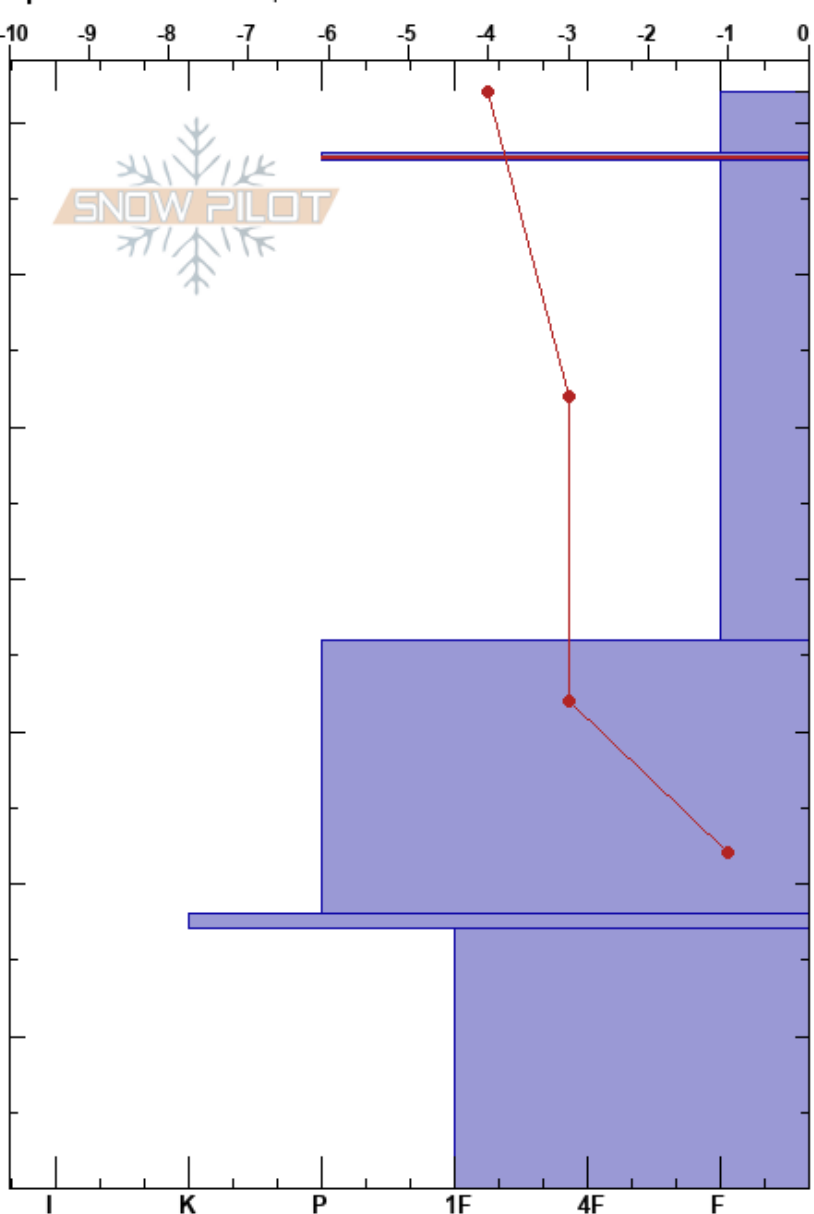

West Path DV DL SW  
 Central Cascades, East  
 WA

Stephanie Williams  
 12/14/2023 - 3:00pm  
 Co-ord: 10U 665008W 5341366N  
 Slope Angle: 25°  
 Wind Loading:

Stability: **HS: 72**  
 Air Temperature: -2°C **PF: 35** 68-67.5cm: Problematic layer  
 Sky Cover: BKN **PS: 25**  
 Precipitation: NO  
 Wind: Calm

Elevation: 1137 m  
 Aspect: S  
 Specifics: We skied slope

Height (cm)	Crystal		Moisture	$\rho$ kg/m <sup>3</sup>	Stability tests & Layer comments
	Form	Size			
72	+	1.5			
70	+	2	D		
67.5	⊙⊙				← ECTP2 @67cm below crust ← CT11, BRK @67cm under crust
50	/ (+)	0.5-1 (1)	M		
41					← CT22, BRK @41cm
35	•	1	M		
20	⊙⊙				
10	∩	2-3	M		