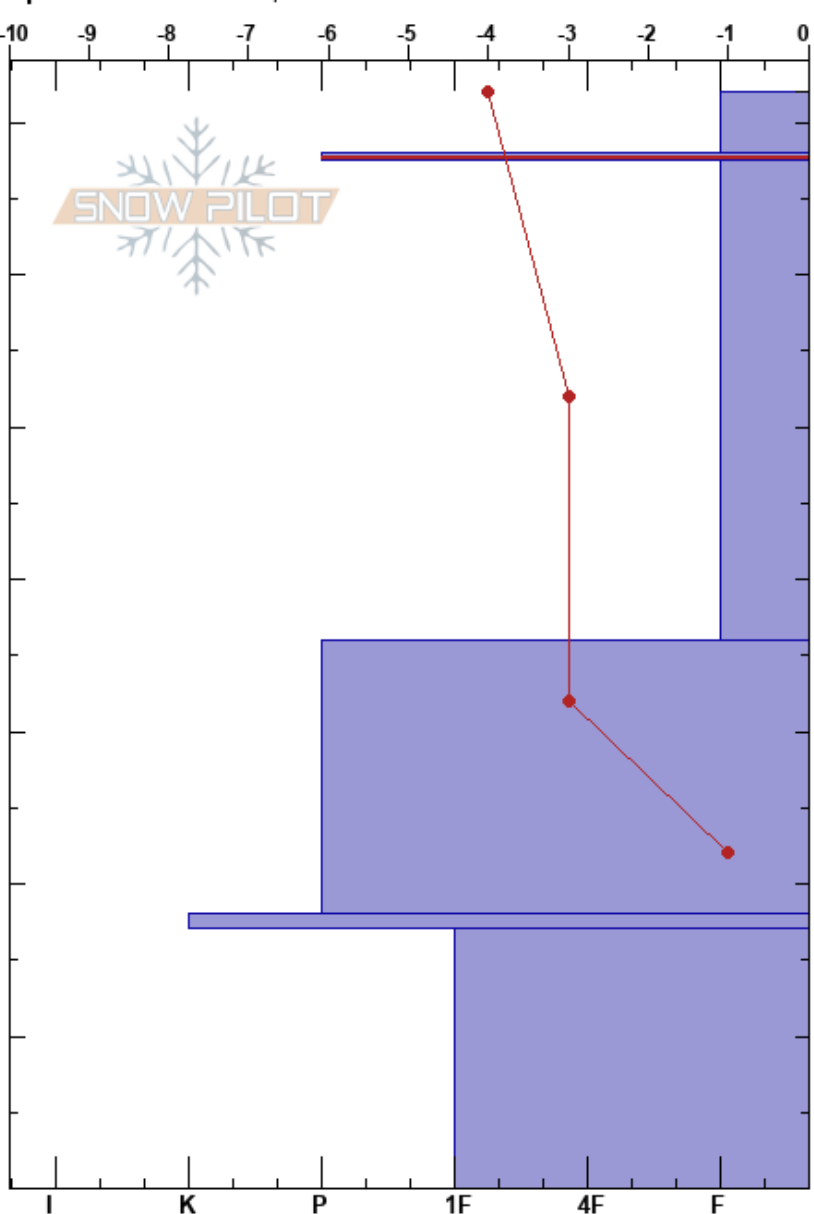

West Path DV DL SW
Central Cascades, East
WA

Stephanie Williams
12/14/2023 - 3:00pm
Co-ord: 10U 665008W 5341366N
Slope Angle: 25°
Wind Loading:

Stability: **HS:72**
Air Temperature: -2°C **PF: 35** 68-67.5cm: Problematic layer
Sky Cover: BKN **PS: 25**
Precipitation: NO
Wind: Calm

Elevation: 1137 m
Aspect: S
Specifics: We skied slope

Form	Crystal		Moisture	ρ kg/m ³	Stability tests & Layer comments
	Size				
+	1.5				
+	2		D		
⊙⊙					← ECTP2 @67cm below crust ← CT11, BRK @67cm under crust
/ (+)	0.5-1 (1)		M		
					← CT22, BRK @41cm
•	1		M		
⊙⊙					
∩	2-3		M		