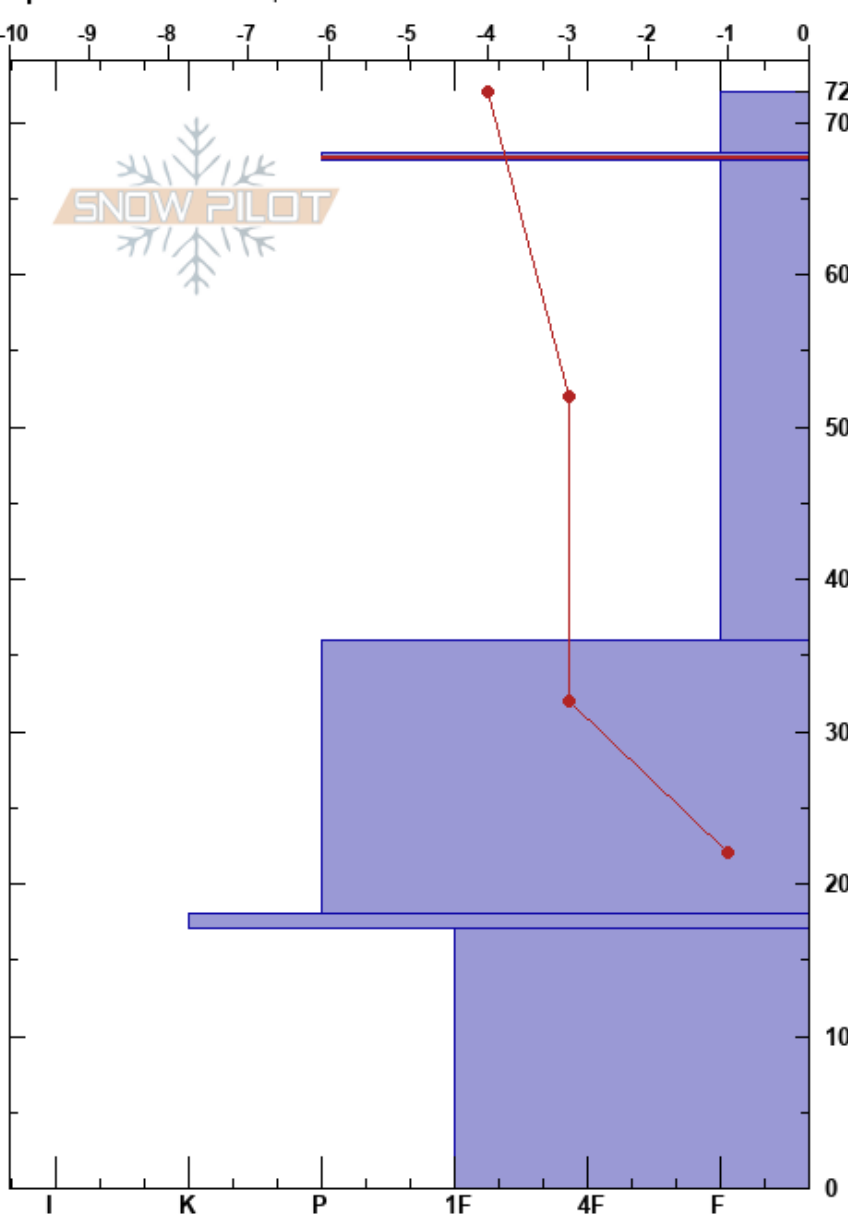

West Path DV DL SW
 Central Cascades, East
 WA

Stephanie Williams
 12/14/2023 - 3:00pm
 Co-ord: 10U 665008W 5341366N
 Slope Angle: 25°
 Wind Loading:

Stability: **HS:72**
 Air Temperature: -2°C **PF: 35** 68-67.5cm: Problematic layer
 Sky Cover: BKN **PS: 25**
 Precipitation: NO
 Wind: Calm

Elevation: 1137 m
 Aspect: S
 Specifics: We skied slope

Height (cm)	Crystal		Moisture	ρ kg/m ³	Stability tests & Layer comments
	Form	Size			
72	+	1.5			
70	+	2	D		
67.5	⊙⊙				← ECTP2 @67cm below crust ← CT11, BRK @67cm under crust
50	/ (+)	0.5-1 (1)	M		
41					← CT22, BRK @41cm
30	•	1	M		
20	⊙⊙				
10	∩	2-3	M		