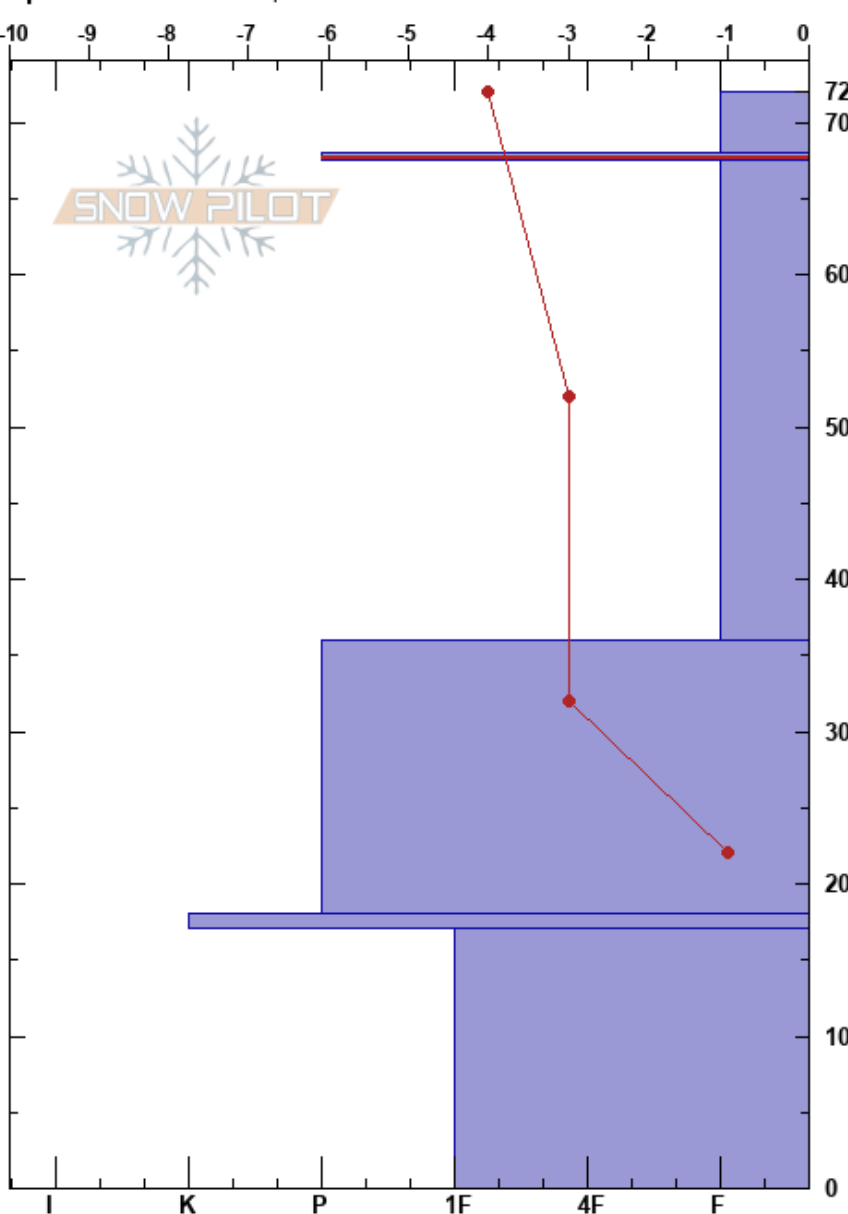

West Path DV DL SW
Central Cascades, East
WA

Stephanie Williams
12/14/2023 - 3:00pm
Co-ord: 10U 665008W 5341366N
Slope Angle: 25°
Wind Loading:

Stability: **HS:72**
Air Temperature: -2°C **PF: 35** 68-67.5cm: Problematic layer
Sky Cover: BKN **PS: 25**
Precipitation: NO
Wind: Calm

Elevation: 1137 m
Aspect: S
Specifics: We skied slope

Form	Crystal		Moisture	ρ kg/m ³	Stability tests & Layer comments
	Size				
+	1.5				
+	2		D		
⊙⊙					← ECTP2 @67cm below crust ← CT11, BRK @67cm under crust
/ (+)	0.5-1 (1)		M		
					← CT22, BRK @41cm
•	1		M		
⊙⊙					
∩	2-3		M		