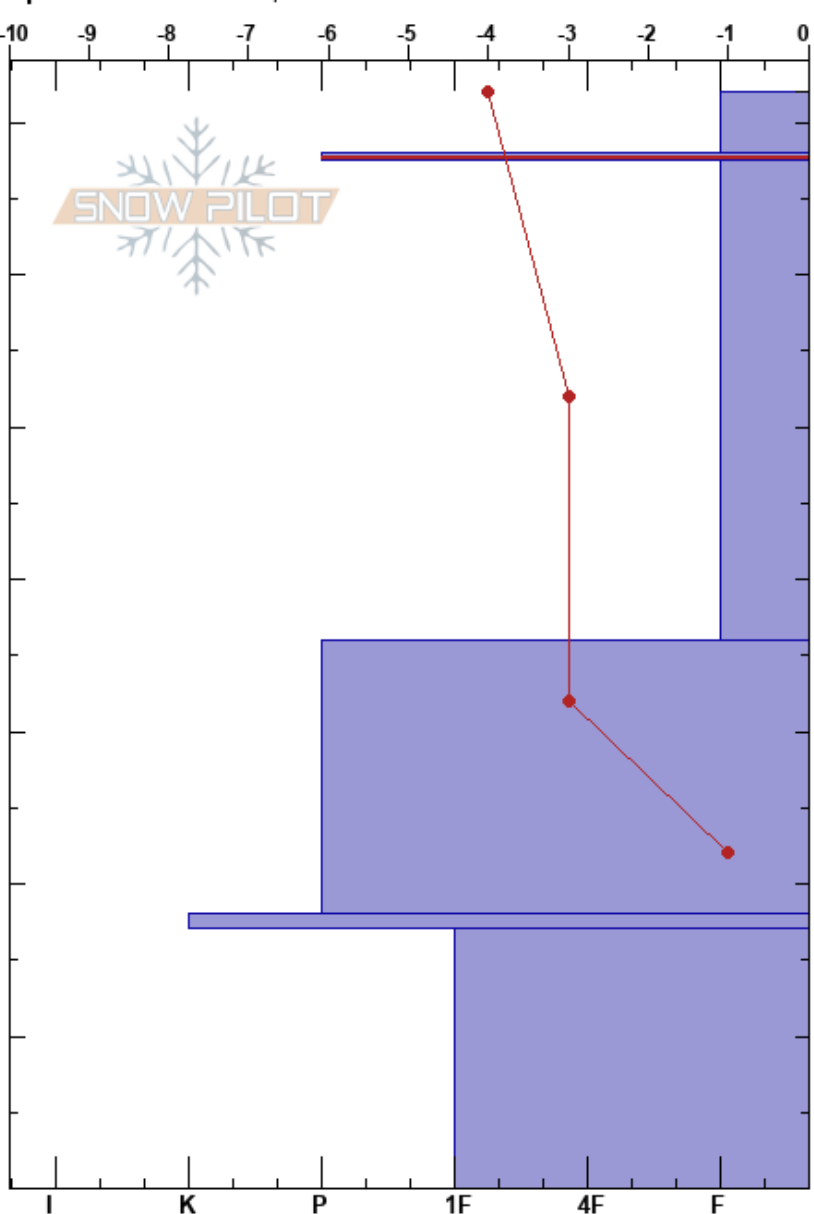

West Path DV DL SW
 Central Cascades, East
 WA

Stephanie Williams
 12/14/2023 - 3:00pm
 Co-ord: 10U 665008W 5341366N
 Slope Angle: 25°
 Wind Loading:

Stability: **HS: 72**
 Air Temperature: -2°C **PF: 35** 68-67.5cm: Problematic layer
 Sky Cover: BKN **PS: 25**
 Precipitation: NO
 Wind: Calm

Elevation: 1137 m
 Aspect: S
 Specifics: We skied slope

Form	Crystal		Moisture	ρ kg/m ³	Stability tests & Layer comments
	Size				
+	1.5				
+	2		D		
⊙⊙					← ECTP2 @67cm below crust ← CT11, BRK @67cm under crust
/ (+)	0.5-1 (1)		M		
					← CT22, BRK @41cm
•	1		M		
⊙⊙					
∩	2-3		M		