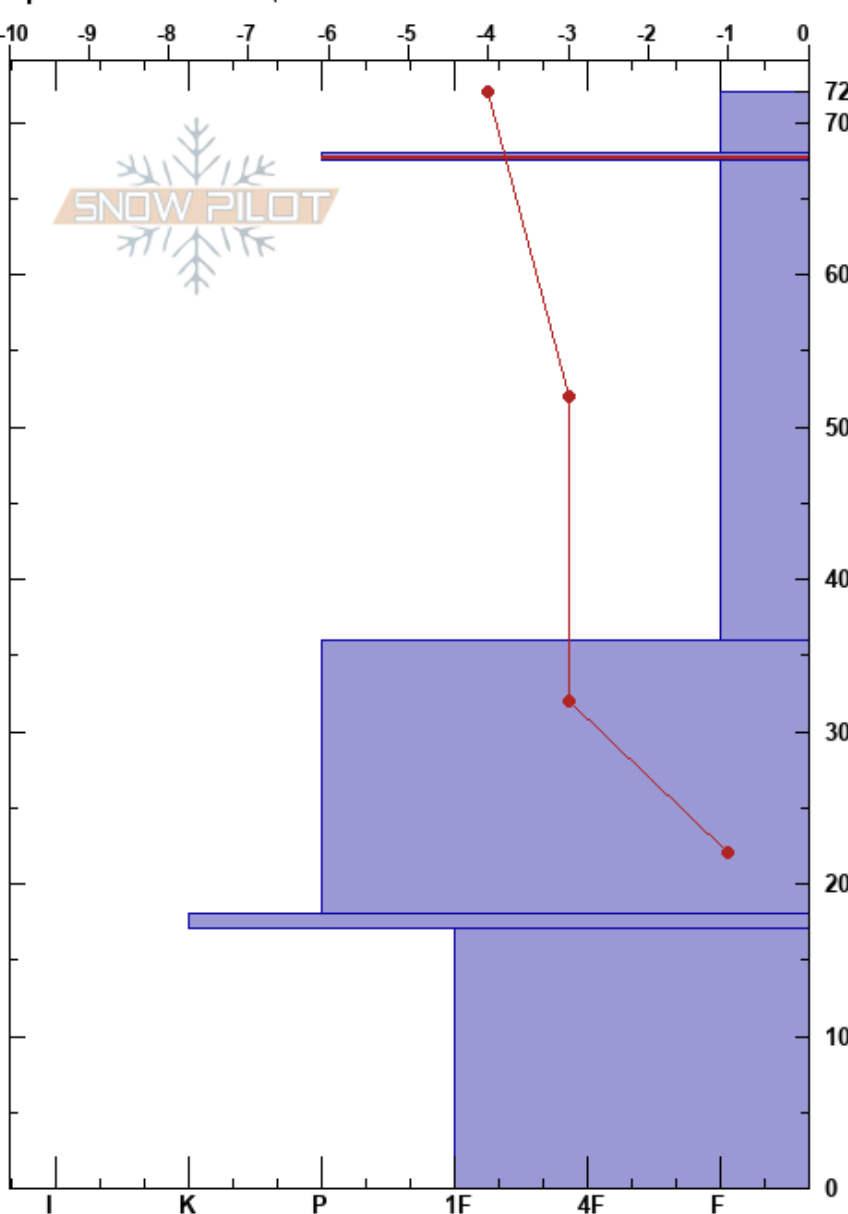

West Path DV DL SW
Central Cascades, East
WA

Stephanie Williams
12/14/2023 - 3:00pm
Co-ord: 10U 665008W 5341366N
Slope Angle: 25°
Wind Loading:

Stability: **HS:72**
Air Temperature: -2°C **PF: 35** 68-67.5cm: Problematic layer
Sky Cover: BKN **PS: 25**
Precipitation: NO
Wind: Calm

Elevation: 1137 m
Aspect: S
Specifics: We skied slope

Height (cm)	Crystal		Moisture	ρ kg/m ³	Stability tests & Layer comments
	Form	Size			
72	+	1.5			
70	+	2	D		
67.5	⊙⊙				← ECTP2 @67cm below crust ← CT11, BRK @67cm under crust
50	/ (+)	0.5-1 (1)	M		
41					← CT22, BRK @41cm
33	•	1	M		
20	⊙⊙				
10	∩	2-3	M		