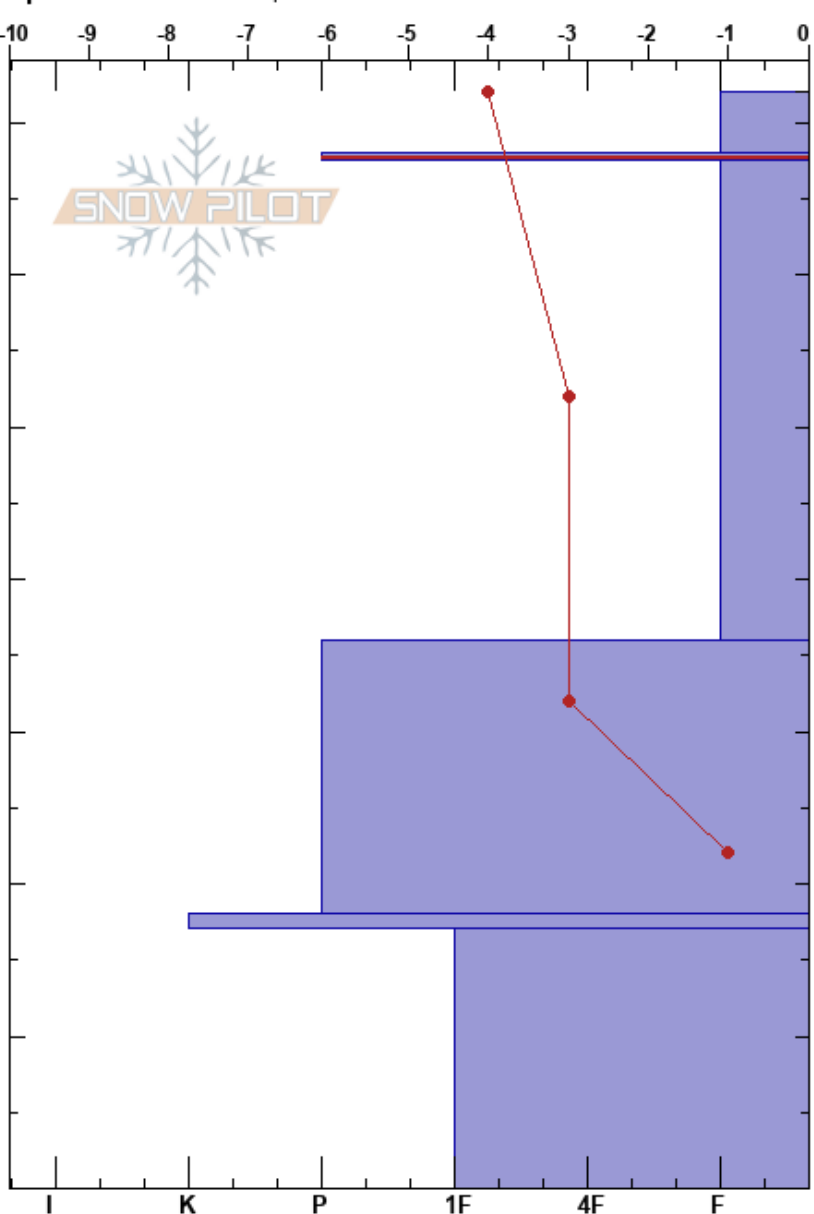

West Path DV DL SW  
 Central Cascades, East  
 WA

Stephanie Williams  
 12/14/2023 - 3:00pm  
 Co-ord: 10U 665008W 5341366N  
 Slope Angle: 25°  
 Wind Loading:

Stability: **HS: 72**  
 Air Temperature: -2°C **PF: 35** 68-67.5cm: Problematic layer  
 Sky Cover: BKN **PS: 25**  
 Precipitation: NO  
 Wind: Calm

Elevation: 1137 m  
 Aspect: S  
 Specifics: We skied slope

Form	Crystal		Moisture	$\rho$ kg/m <sup>3</sup>	Stability tests & Layer comments
	Size				
+	1.5				
+	2		D		
⊙⊙					← ECTP2 @67cm below crust ← CT11, BRK @67cm under crust
/ (+)	0.5-1 (1)		M		
					← CT22, BRK @41cm
•	1		M		
⊙⊙					
∩	2-3		M		