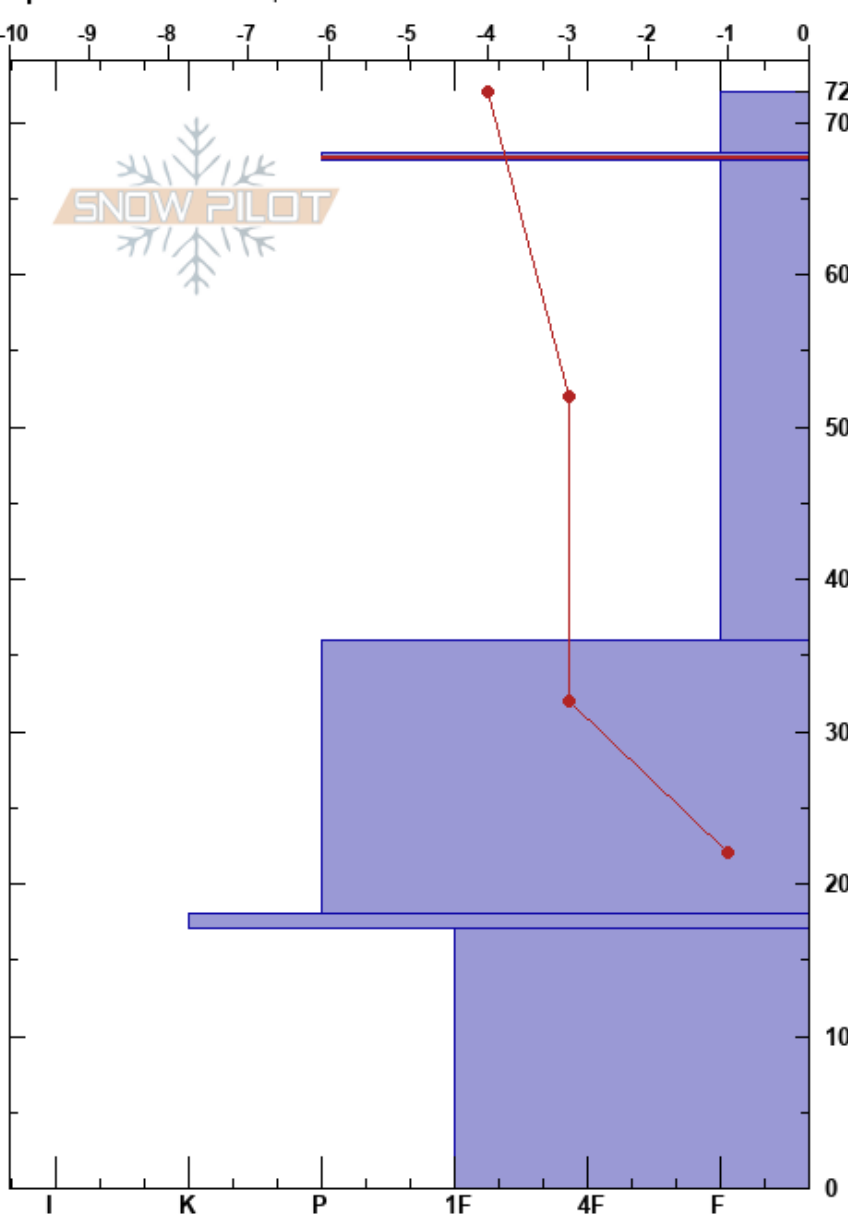

West Path DV DL SW
Central Cascades, East
WA

Stephanie Williams
12/14/2023 - 3:00pm
Co-ord: 10U 665008W 5341366N
Slope Angle: 25°
Wind Loading:

Stability: **HS:72**
Air Temperature: -2°C **PF: 35** 68-67.5cm: Problematic layer
Sky Cover: BKN **PS: 25**
Precipitation: NO
Wind: Calm

Elevation: 1137 m
Aspect: S
Specifics: We skied slope

Form	Crystal		Moisture	ρ kg/m³	Stability tests & Layer comments
	Size				
+	1.5				
+	2		D		
⊙⊙					← ECTP2 @67cm below crust ← CT11, BRK @67cm under crust
/ (+)	0.5-1 (1)		M		
					← CT22, BRK @41cm
•	1		M		
⊙⊙					
∩	2-3		M		