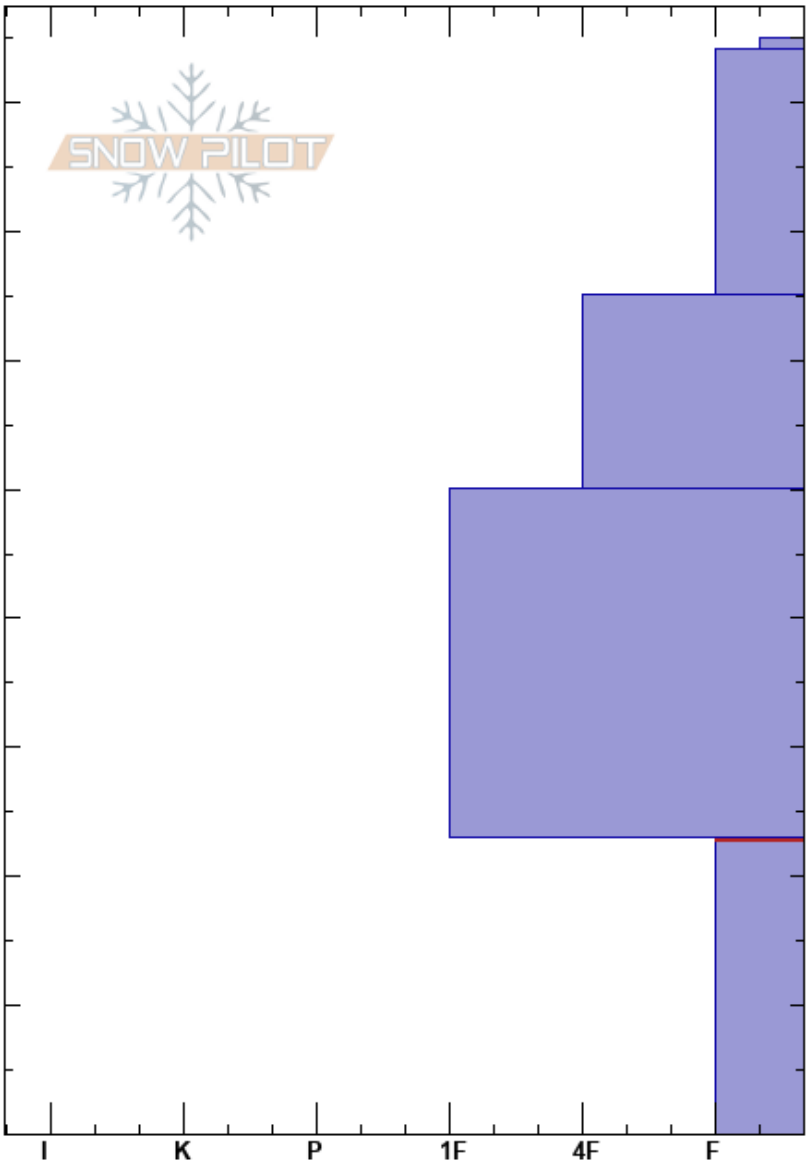

Posion Creek
 Teton Range
 WY
 Elevation: 8600 ft
 Aspect: NE
 Specifics:

Alex Drinkard
 12/14/2023 - 12:30am
 Co-ord: 42.54308N, -110.69565W
 Slope Angle: 25°
 Wind Loading:

Stability: **HS:85**
 Air Temperature: 23-0cm: Problematic layer
 Sky Cover: CLR
 Precipitation:
 Wind: Calm

Crystal Form	Crystal Size	Moisture	ρ kg/m ³	Stability tests & Layer comments
V	4			
/				
/				← ECTN5 @65cm
⊖				
				← ECTP12 @23cm
□	2			

Notes: