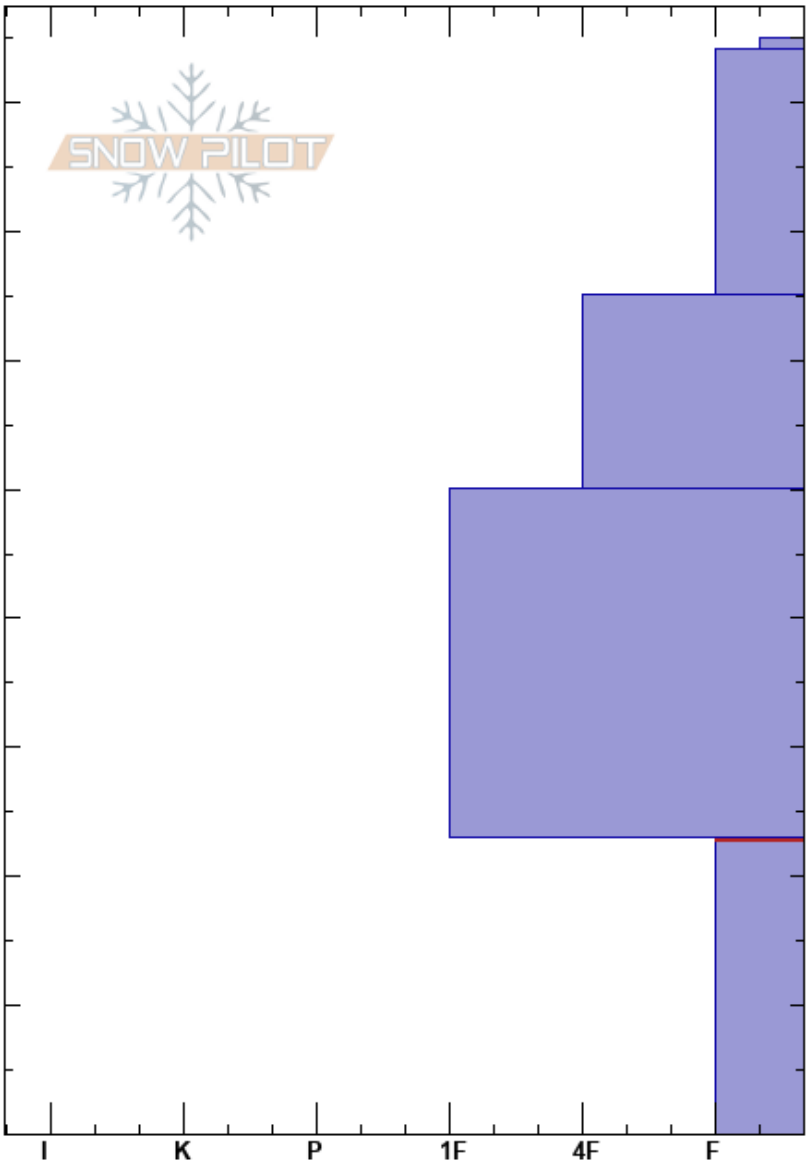

Posion Creek
 Teton Range
 WY
 Elevation: 8600 ft
 Aspect: NE
 Specifics:

Alex Drinkard
 12/14/2023 - 12:30am
 Co-ord: 42.54308N, -110.69565W
 Slope Angle: 25°
 Wind Loading:

Stability: **HS:85**
 Air Temperature:
 Sky Cover: CLR
 Precipitation:
 Wind: Calm
 Layer Notes:
 23-0cm: Problematic layer

Crystal Form	Crystal Size	Moisture	ρ kg/m ³	Stability tests & Layer comments
V	4			
/				← ECTN5 @65cm
/				
⊖				
				← ECTP12 @23cm
□	2			

Notes: