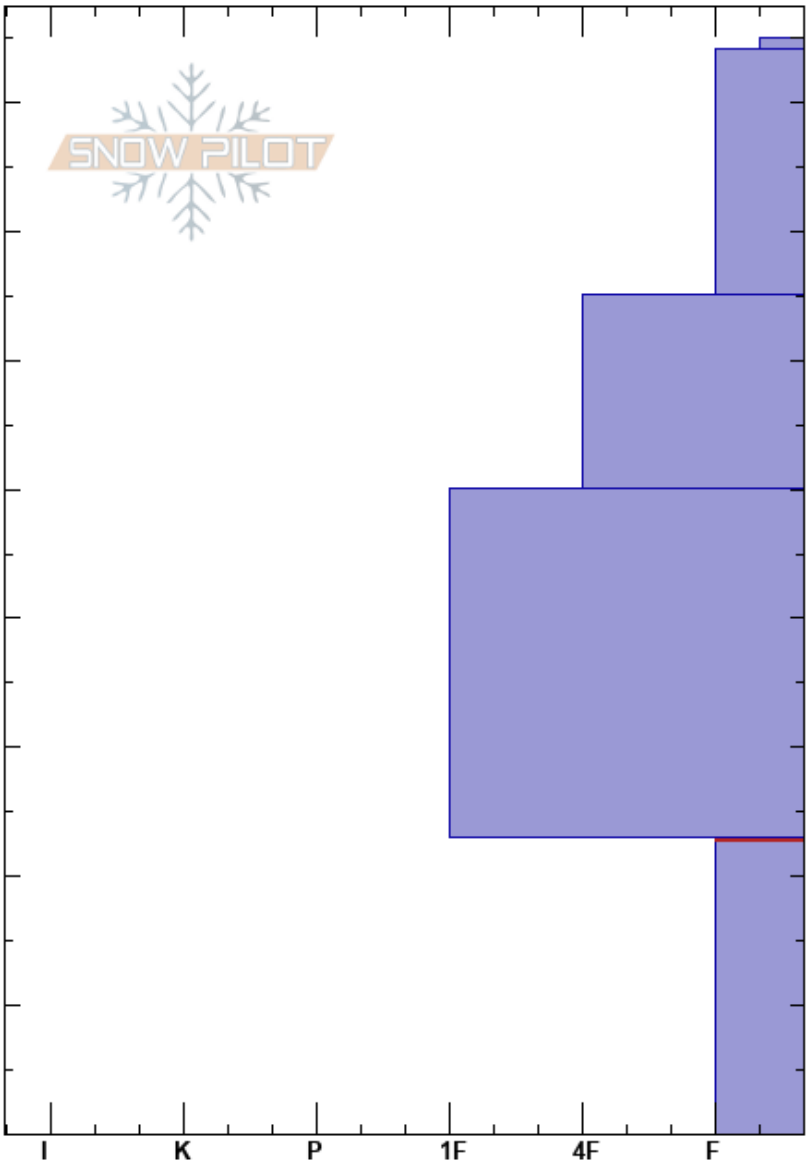

Posion Creek
 Teton Range
 WY
 Elevation: 8600 ft
 Aspect: NE
 Specifics:

Alex Drinkard
 12/14/2023 - 12:30am
 Co-ord: 42.54308N, -110.69565W
 Slope Angle: 25°
 Wind Loading:

Stability: **HS:85**
 Air Temperature:
 Sky Cover: CLR
 Precipitation:
 Wind: Calm
 Layer Notes:
 23-0cm: Problematic layer

Crystal Form	Crystal Size	Moisture	ρ kg/m ³	Stability tests & Layer comments
V	4			
/				
/				← ECTN5 @65cm
⊖				
				← ECTP12 @23cm
□	2			

Notes: