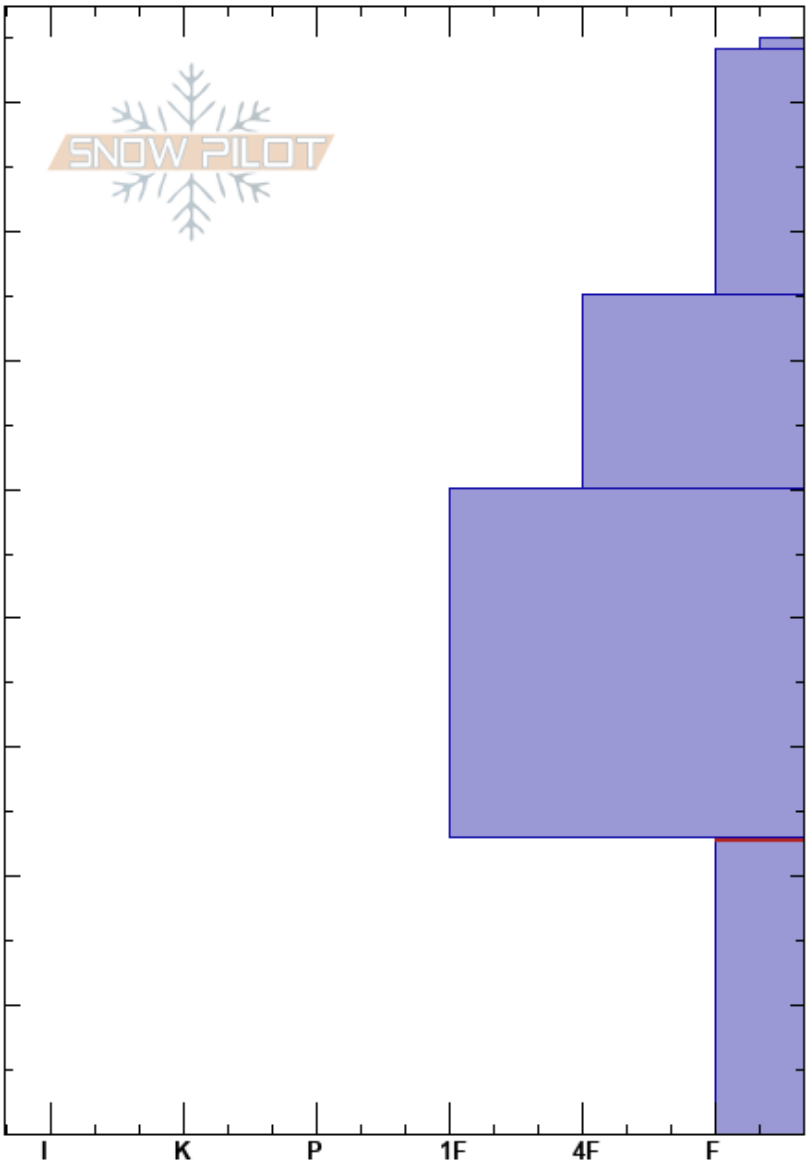

Posion Creek  
 Teton Range  
 WY  
 Elevation: 8600 ft  
 Aspect: NE  
 Specifics:

Alex Drinkard  
 12/14/2023 - 12:30am  
 Co-ord: 42.54308N, -110.69565W  
 Slope Angle: 25°  
 Wind Loading:

Stability: HS:85  
 Air Temperature: 23-0cm: Problematic layer  
 Sky Cover: CLR  
 Precipitation:  
 Wind: Calm

Crystal Form	Crystal Size	Moisture	$\rho$ kg/m <sup>3</sup>	Stability tests & Layer comments
V	4			
/				
/				← ECTN5 @65cm
⊖				
				← ECTP12 @23cm
□	2			

Notes: