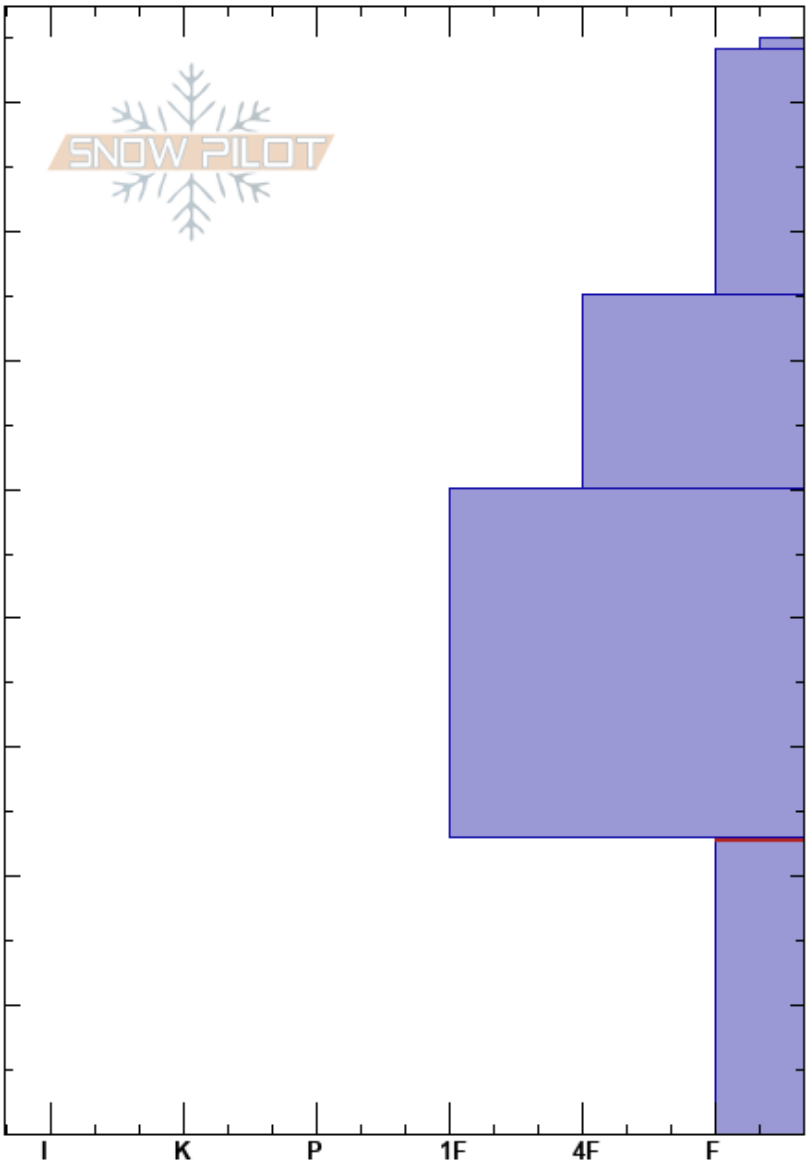

Posion Creek  
 Teton Range  
 WY  
 Elevation: 8600 ft  
 Aspect: NE  
 Specifics:

Alex Drinkard  
 12/14/2023 - 12:30am  
 Co-ord: 42.54308N, -110.69565W  
 Slope Angle: 25°  
 Wind Loading:

Stability: **HS:85**  
 Air Temperature:  
 Sky Cover: CLR  
 Precipitation:  
 Wind: Calm  
 Layer Notes:  
 23-0cm: Problematic layer

Crystal Form	Crystal Size	Moisture	$\rho$ kg/m <sup>3</sup>	Stability tests & Layer comments
V	4			
/				
/				← ECTN5 @65cm
⊖				
				← ECTP12 @23cm
□	2			

Notes: