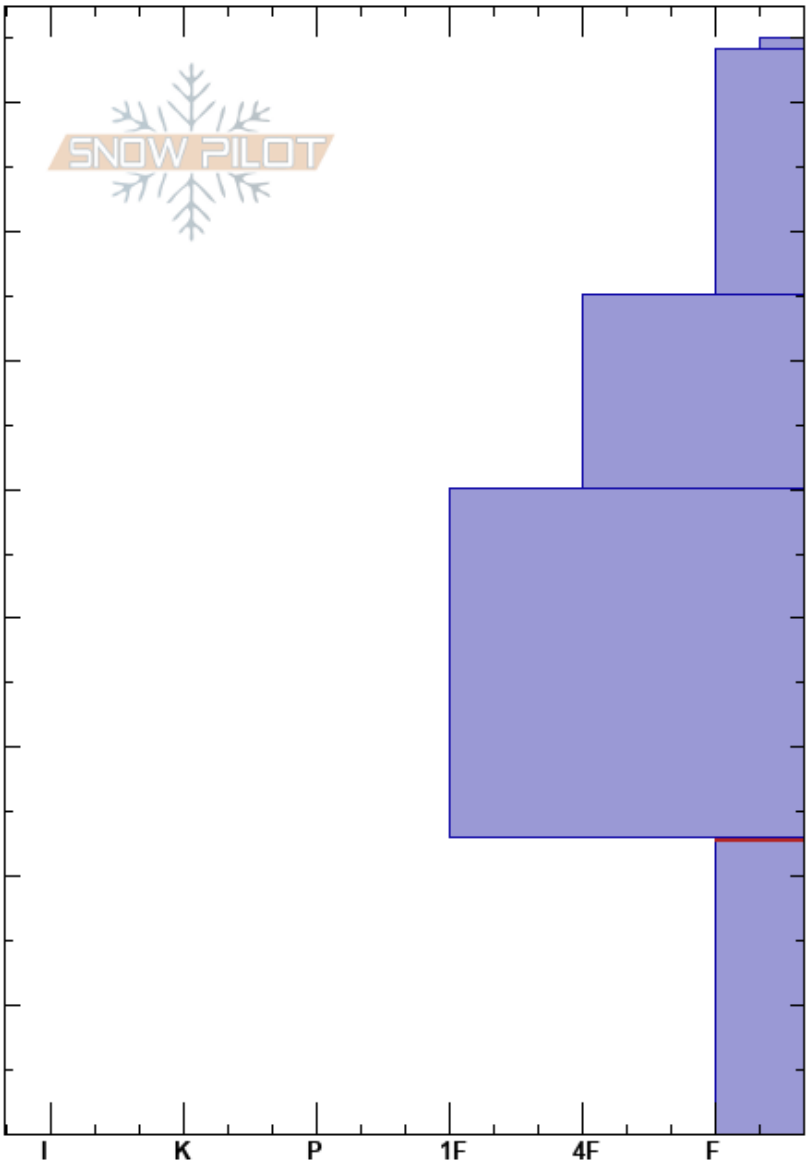

Posion Creek
 Teton Range
 WY
 Elevation: 8600 ft
 Aspect: NE
 Specifics:

Alex Drinkard
 12/14/2023 - 12:30am
 Co-ord: 42.54308N, -110.69565W
 Slope Angle: 25°
 Wind Loading:

Stability: HS:85
 Air Temperature: 23-0cm: Problematic layer
 Sky Cover: CLR
 Precipitation:
 Wind: Calm

Crystal Form	Crystal Size	Moisture	ρ kg/m ³	Stability tests & Layer comments
V	4			
/				
				← ECTN5 @65cm
/				
⊖				
				← ECTP12 @23cm
□	2			

Notes: