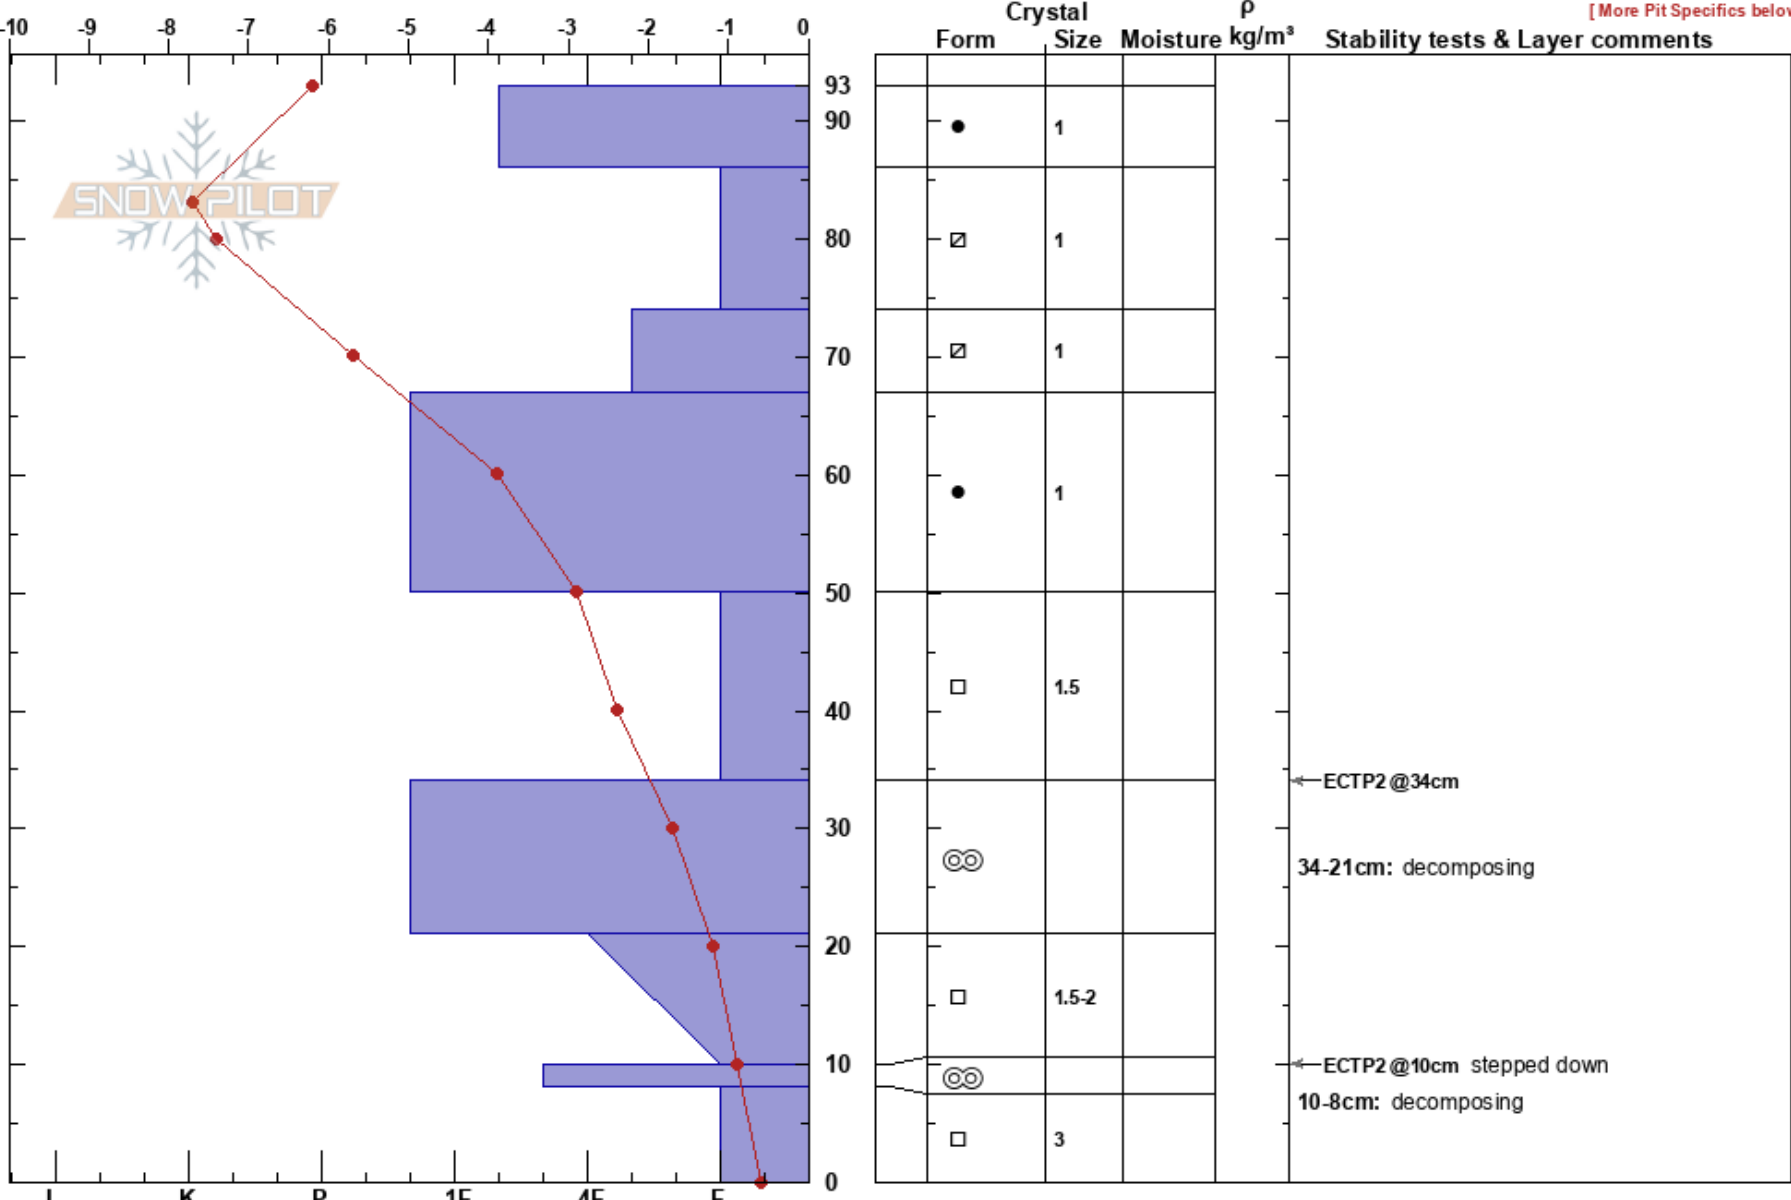

Jack Creek Cone
 Madison Range-N
 MT
 Elevation: 9300 ft
 Aspect: N

Jon Hageness
 12/14/2023 - 12:30pm
 Co-ord: 45.28564N, -111.43971W
 Slope Angle: 37°
 Wind Loading: no

Stability: Poor
 Air Temperature: -4.1°C
 Sky Cover: CLR
 Precipitation: NO
 Wind: SW Light Breeze

HS:93
 34-21cm: decomposing
 10-8cm: decomposing

Specifics: Pit dug in a Ski Area; Pit is representative of backcountry; Collapsing, widespread; Cracking; Recent avalanche activity on similar slopes

[More Pit Specifics below]

Notes: Additional Pit Specifics: Ski tracks on slope