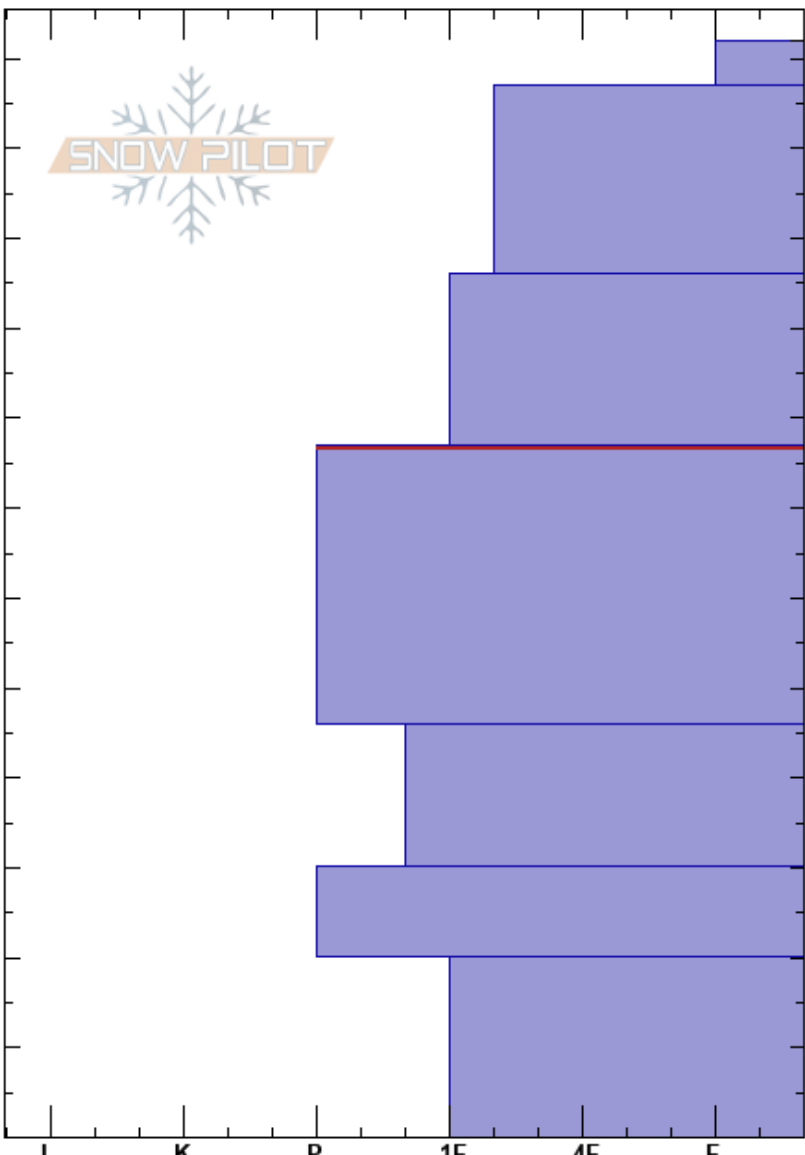

Deadtop Low
 Madison Range-N
 MT
 Elevation: 9100 ft
 Aspect: E
 Specifics: Pit dug in a Ski Area

Joe Die
 12/14/2023 - 1:20pm
 Co-ord: 45.28134N, -111.43333W
 Slope Angle: 38°
 Wind Loading: no

Stability:
 Air Temperature:
 Sky Cover: CLR
 Precipitation: NO
 Wind: Calm

HS: 122
 PF: 39 77-46cm: Problematic layer
 PS: 10

Depth (cm)	Crystal		ρ kg/m ³	Stability tests & Layer comments
	Form	Size		
122	∕ (V)	1		
110	⊠	0.5		
100				
90	□	0.3		← CT17, RP @87cm
80				
70				
60	⊠ (●)	0.5		
50				
40	⊠	1		
30	⊠	2		
20				← CT19, RP @19cm
10	⊠ (⊠)	3		
0				← ECTX

Notes: This snow depth is not representative of the normal new snow starting zone in deadtop. That snow was around 30 cm's in depth. This is low and skier's right.