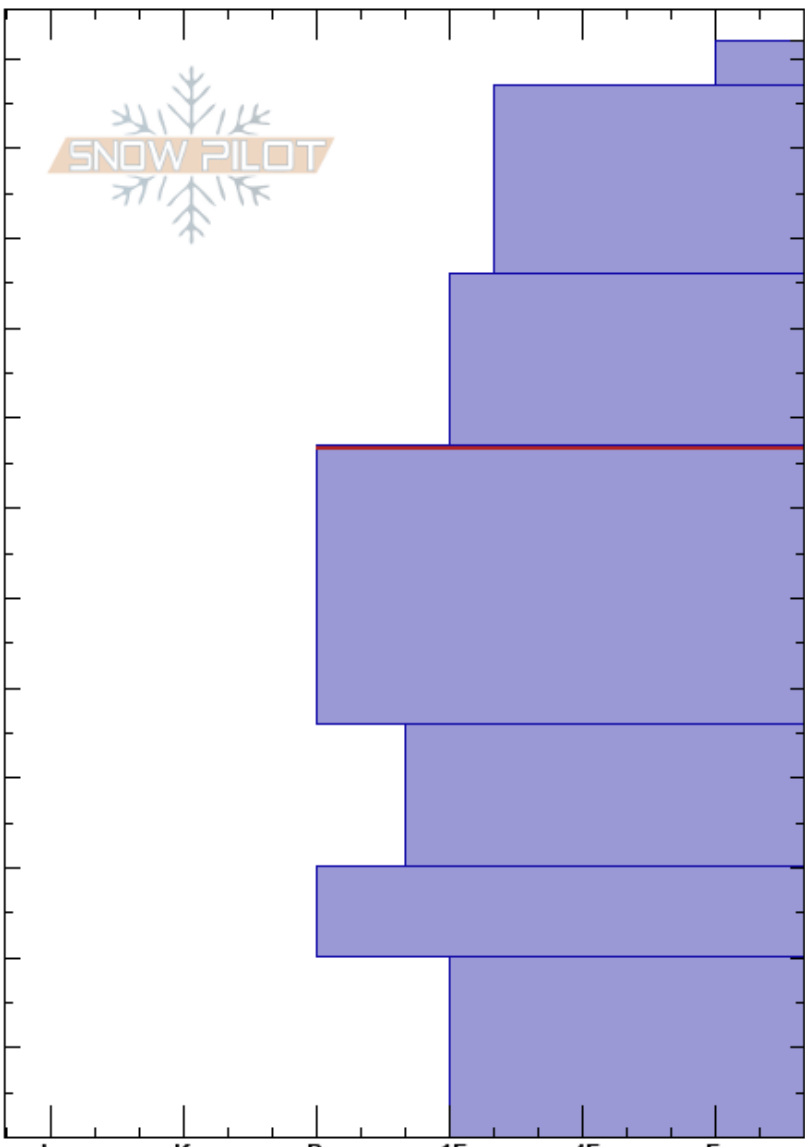

Deadtop Low
 Madison Range-N
 MT
 Elevation: 9100 ft
 Aspect: E
 Specifics: Pit dug in a Ski Area

Joe Die
 12/14/2023 - 1:20pm
 Co-ord: 45.28134N, -111.43333W
 Slope Angle: 38°
 Wind Loading: no

Stability:
 Air Temperature:
 Sky Cover: CLR
 Precipitation: NO
 Wind: Calm

HS: 122
 PF: 39 77-46cm: Problematic layer
 PS: 10

Depth (cm)	Crystal		ρ kg/m ³	Stability tests & Layer comments
	Form	Size		
122	∕ (V)	1		
110	⊠	0.5		
100				
90	□	0.3		← CT17, RP @87cm
80				
70				
60	⊠ (●)	0.5		
50				
40	⊠	1		
30	⊠	2		
20				← CT19, RP @19cm
10	⊠ (⊠)	3		
0				← ECTX

Notes: This snow depth is not representative of the normal new snow starting zone in deadtop. That snow was around 30 cm's in depth. This is low and skier's right.