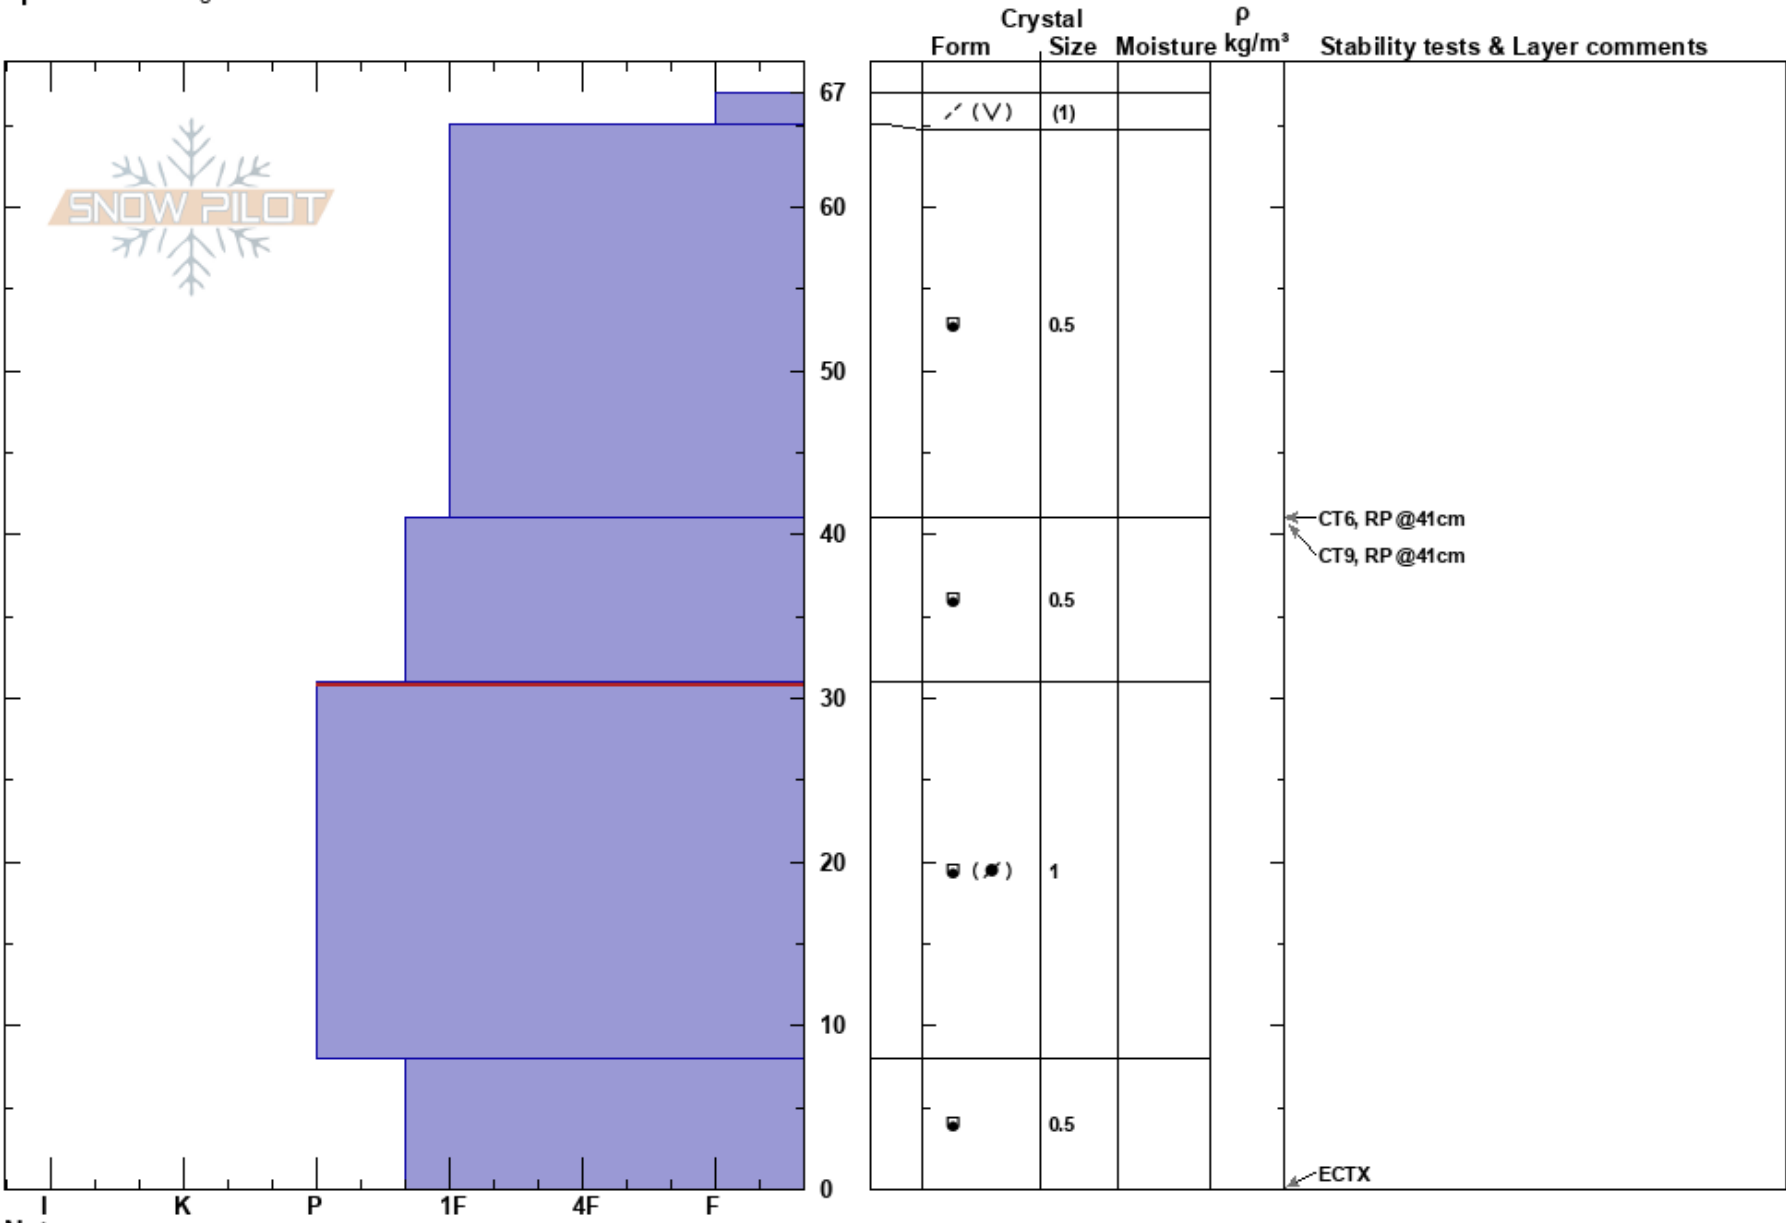

Sign Shot Drift
 Madison Range-N
 MT
 Elevation: 9430 ft
 Aspect: NE
 Specifics: Pit dug in a Ski Area

Joe Die
 12/14/2023 - 12:24pm
 Co-ord: 45.28190N, -111.43907W
 Slope Angle: 28°
 Wind Loading: no

Stability:
 Air Temperature:
 Sky Cover: CLR
 Precipitation: NO
 Wind: SW Light Breeze

HS: 67
 PF: 39 31-8cm: Problematic layer
 PS: 15

Notes: