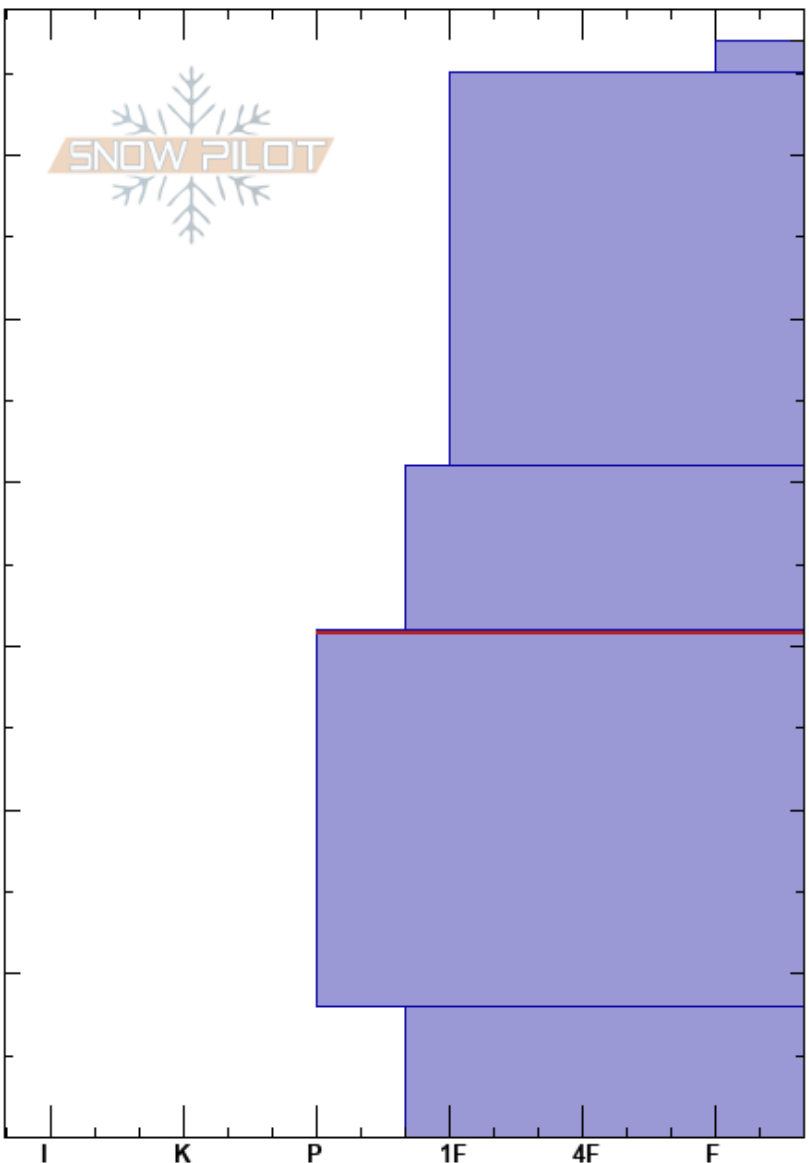

Sign Shot Drift  
 Madison Range-N  
 MT  
 Elevation: 9430 ft  
 Aspect: NE  
 Specifics: Pit dug in a Ski Area

Joe Die  
 12/14/2023 - 12:24pm  
 Co-ord: 45.28190N, -111.43907W  
 Slope Angle: 28°  
 Wind Loading: no

Stability: **HS:67**  
 Air Temperature: **PF: 39**  
 Sky Cover: CLR **PS: 15**  
 Precipitation: NO  
 Wind: SW Light Breeze

Layer Notes:  
 31-8cm: Problematic layer

Crystal Form	Crystal Size	Moisture	$\rho$ kg/m <sup>3</sup>	Stability tests & Layer comments
(V)	(1)			
☐	0.5			
☐	0.5			← CT6, RP @41cm ← CT9, RP @41cm
☐ (S)	1			
☐	0.5			← ECTX