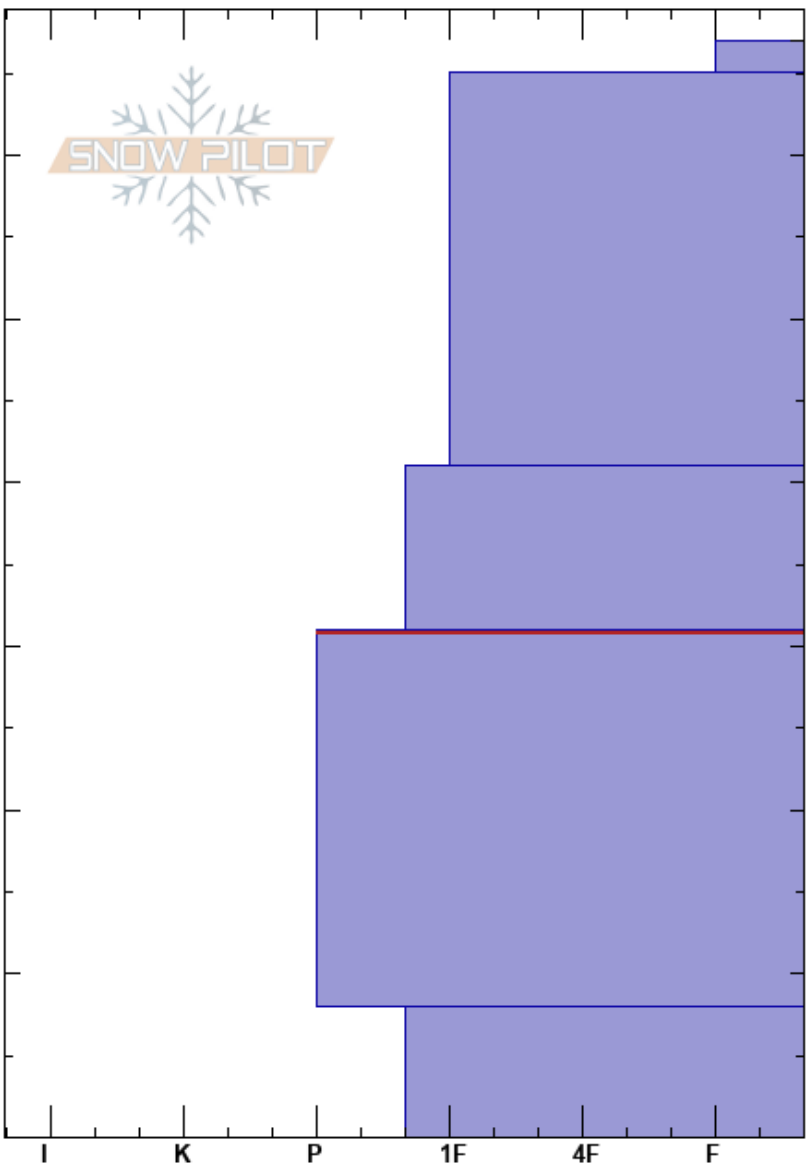

Sign Shot Drift
 Madison Range-N
 MT
 Elevation: 9430 ft
 Aspect: NE
 Specifics: Pit dug in a Ski Area

Joe Die
 12/14/2023 - 12:24pm
 Co-ord: 45.28190N, -111.43907W
 Slope Angle: 28°
 Wind Loading: no

Stability: **HS:67**
 Air Temperature: **PF: 39**
 Sky Cover: CLR **PS: 15**
 Precipitation: NO
 Wind: SW Light Breeze

Layer Notes:
 31-8cm: Problematic layer

Crystal Form	Crystal Size	Moisture	ρ kg/m ³	Stability tests & Layer comments
(V)	(1)			
☐	0.5			
☐	0.5			← CT6, RP @41cm ← CT9, RP @41cm
☐ (S)	1			
☐	0.5			← ECTX