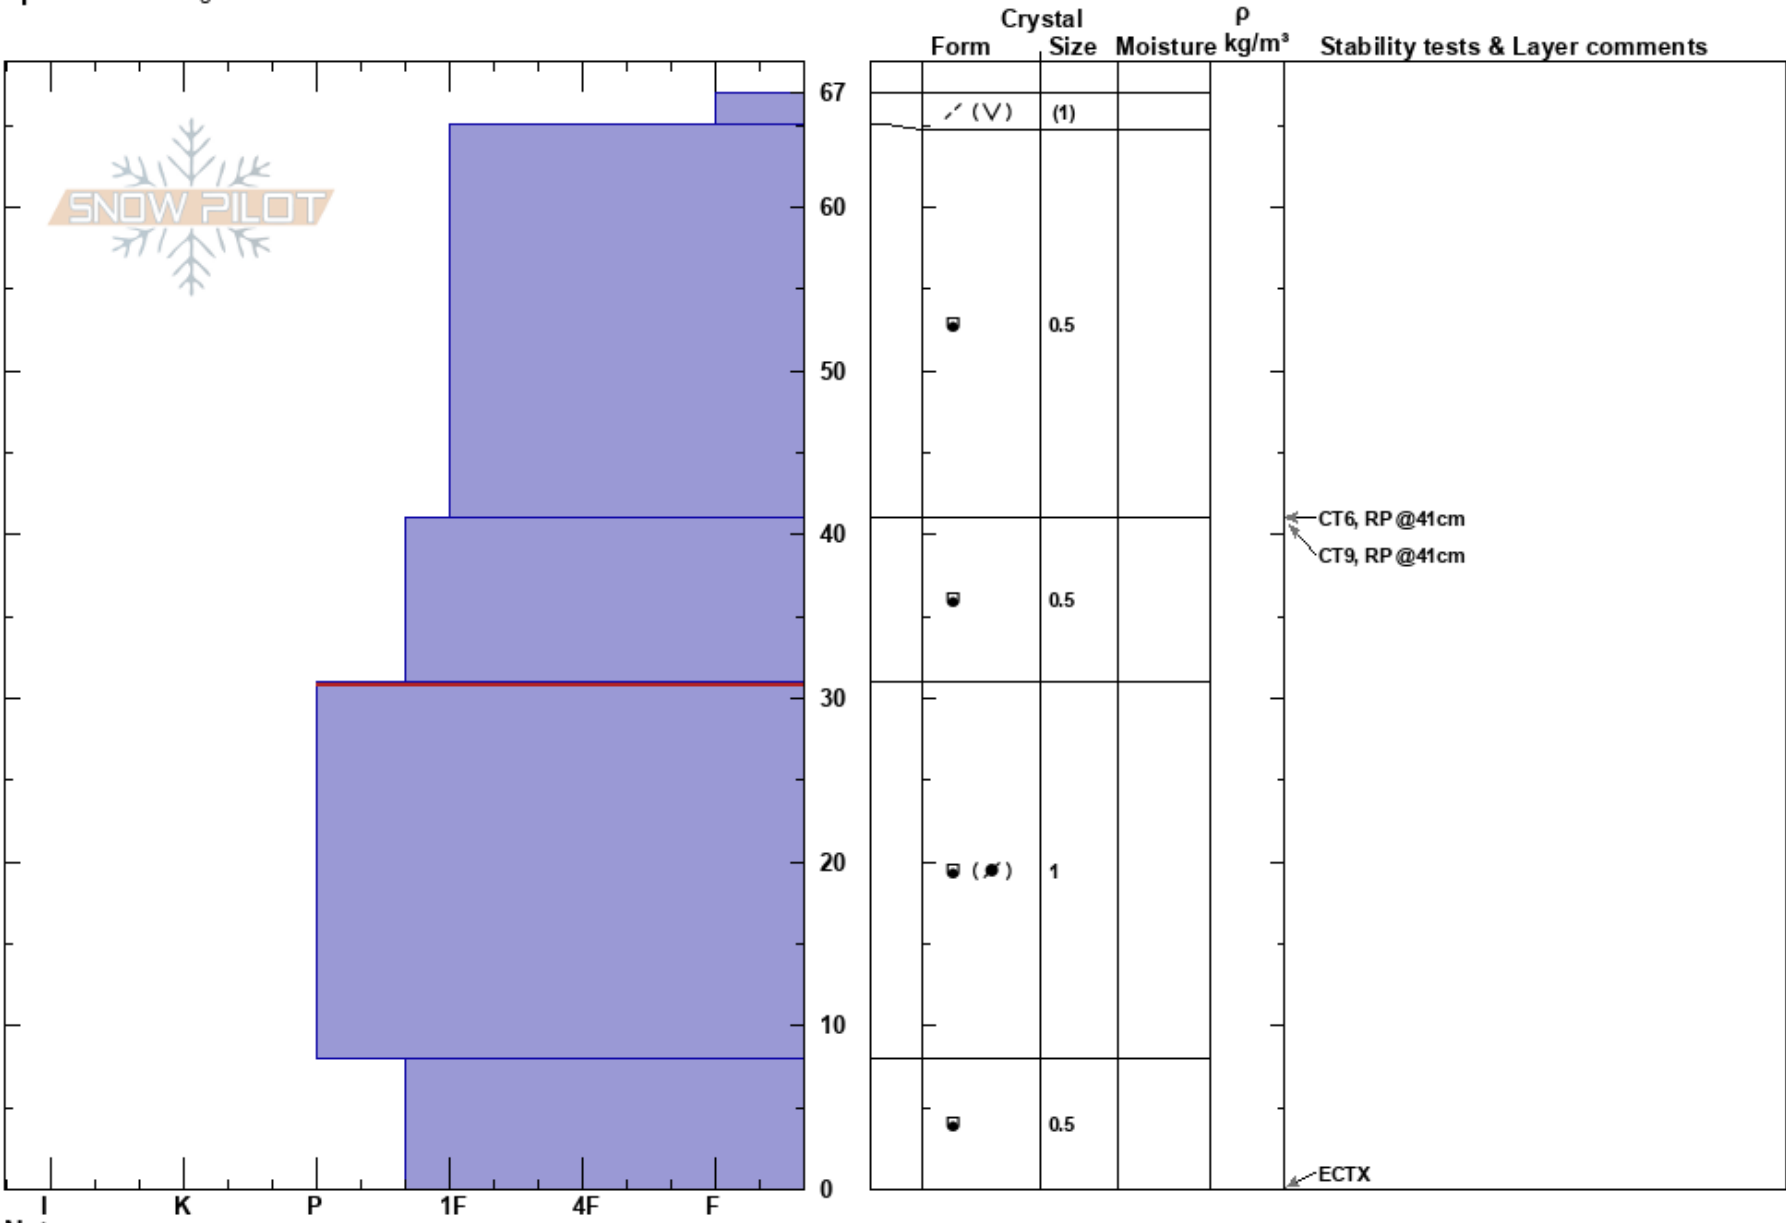

Sign Shot Drift
 Madison Range-N
 MT
 Elevation: 9430 ft
 Aspect: NE
 Specifics: Pit dug in a Ski Area

Joe Die
 12/14/2023 - 12:24pm
 Co-ord: 45.28190N, -111.43907W
 Slope Angle: 28°
 Wind Loading: no

Stability:
 Air Temperature:
 Sky Cover: CLR
 Precipitation: NO
 Wind: SW Light Breeze

HS: 67
 PF: 39
 PS: 15
 31-8cm: Problematic layer

Notes: