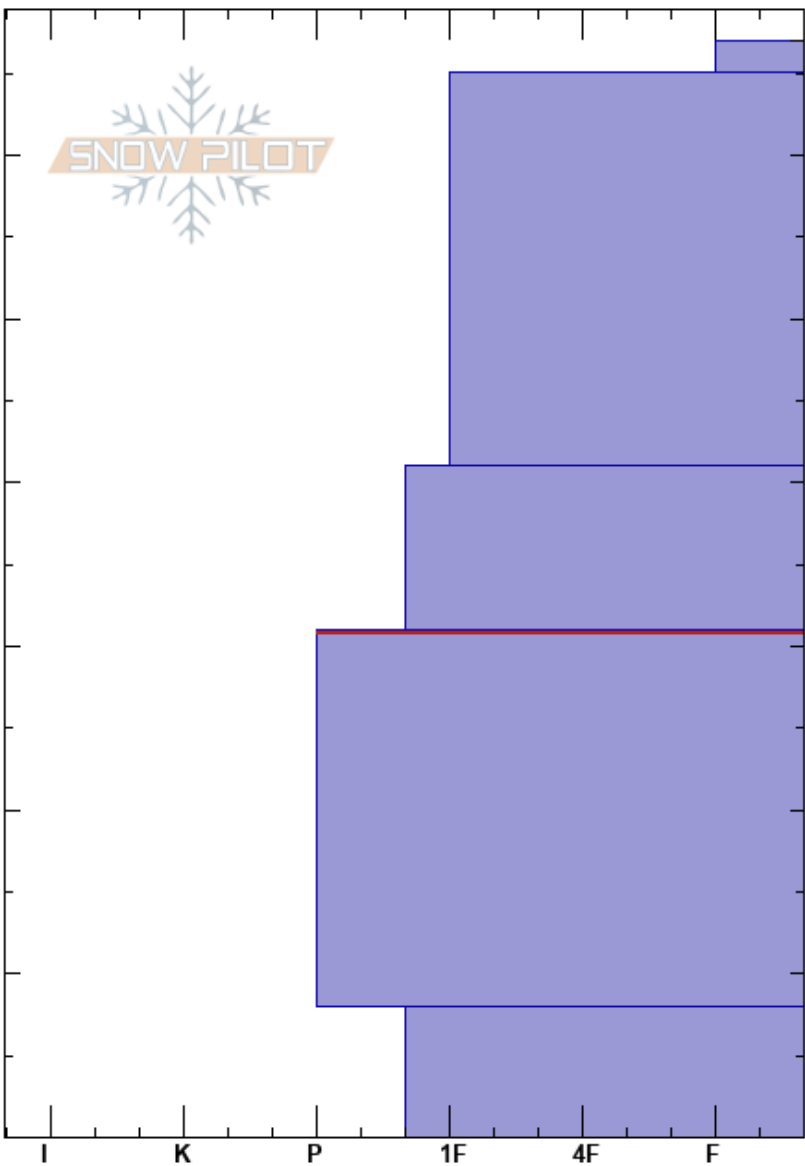

Sign Shot Drift
 Madison Range-N
 MT
 Elevation: 9430 ft
 Aspect: NE
 Specifics: Pit dug in a Ski Area

Joe Die
 12/14/2023 - 12:24pm
 Co-ord: 45.28190N, -111.43907W
 Slope Angle: 28°
 Wind Loading: no

Stability: **HS:67**
 Air Temperature: **PF: 39**
 Sky Cover: CLR **PS: 15**
 Precipitation: NO
 Wind: SW Light Breeze

Layer Notes:
 31-8cm: Problematic layer

Crystal Form	Crystal Size	Moisture	ρ kg/m ³	Stability tests & Layer comments
(V)	(1)			
☐	0.5			
☐	0.5			← CT6, RP @41cm ← CT9, RP @41cm
☐ (S)	1			
☐	0.5			← ECTX