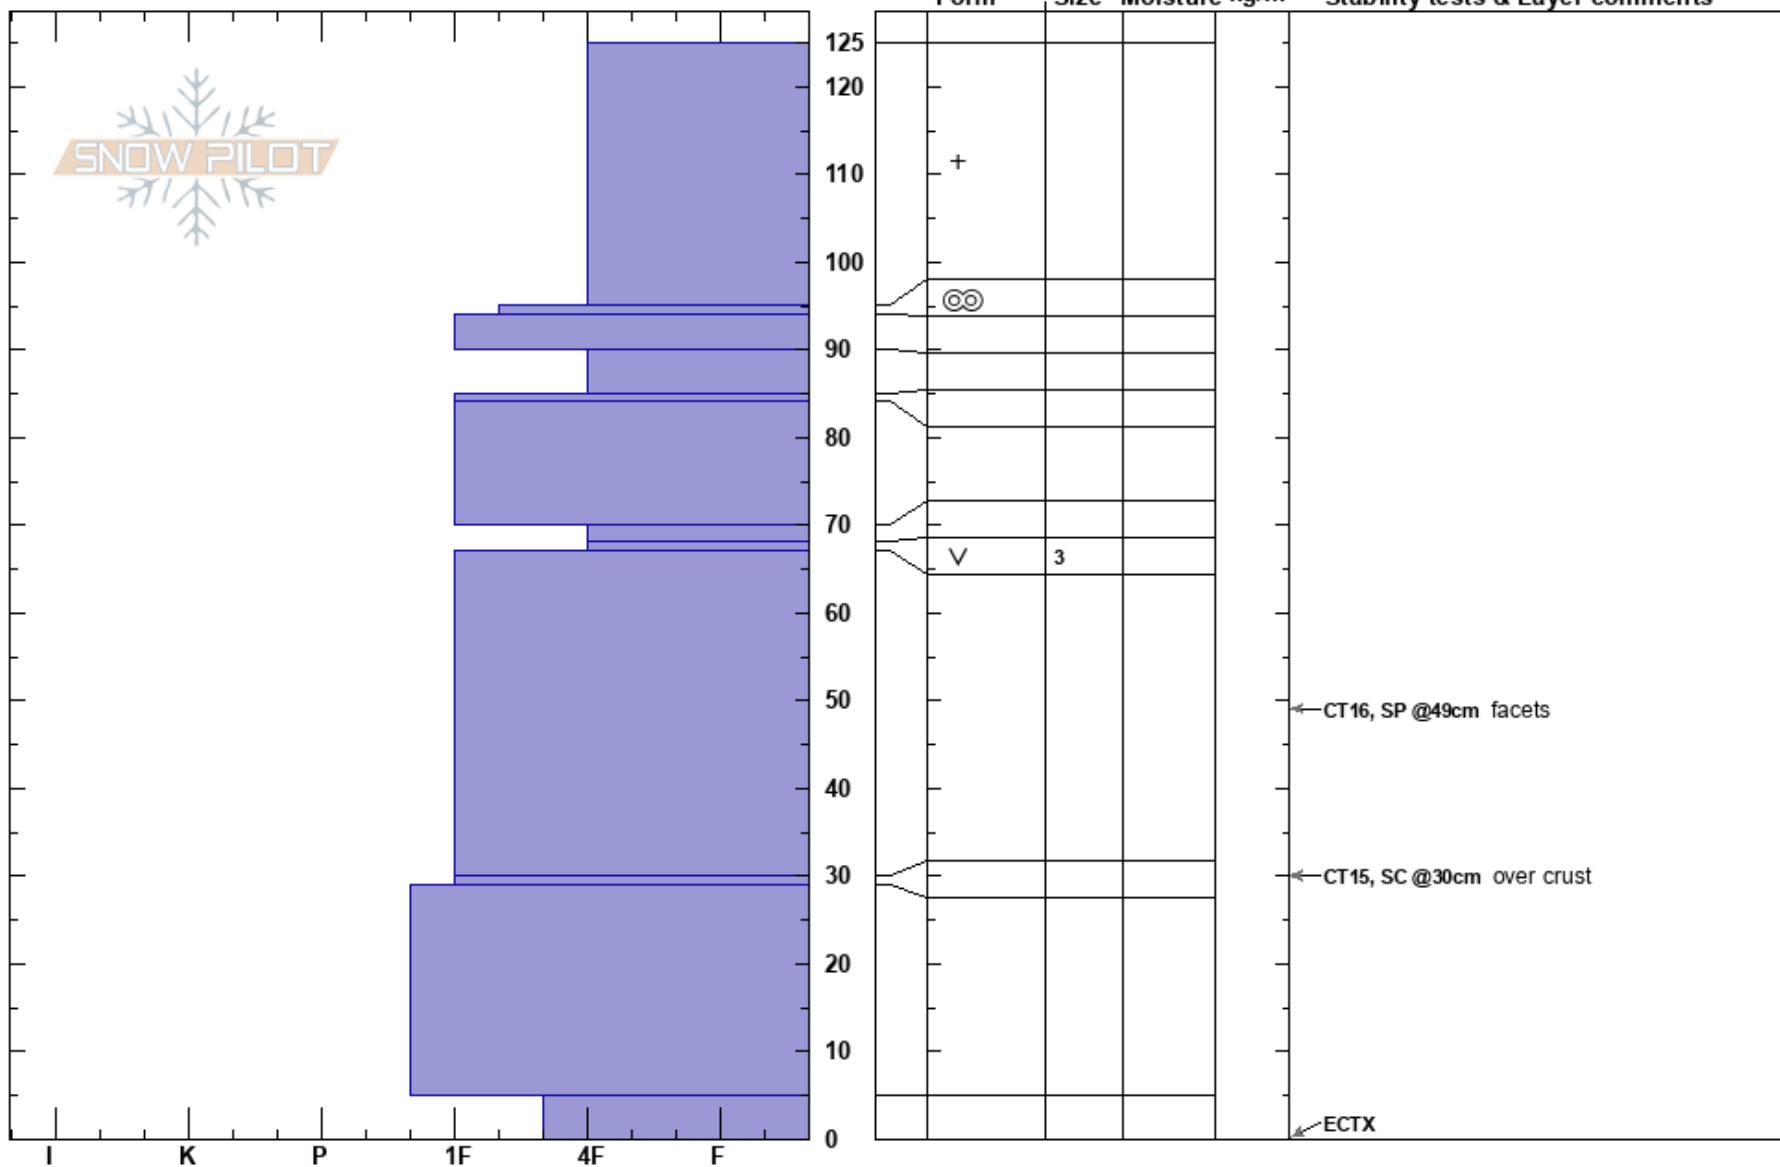

Sleeping Beauty  
 Monashee  
 BC  
 Elevation: 2030 m  
 Aspect: N  
 Specifics:

jp mccarthy  
 14/12/2023 - 09:45  
 Co-ord:  
 Slope Angle: 37°  
 Wind Loading:

Stability:  
 Air Temperature: -4.7°C  
 Sky Cover: OVC  
 Precipitation: S1  
 Wind: Calm

HS: 125  
 Layer Notes:  
 68-67cm: Problematic layer

Notes: