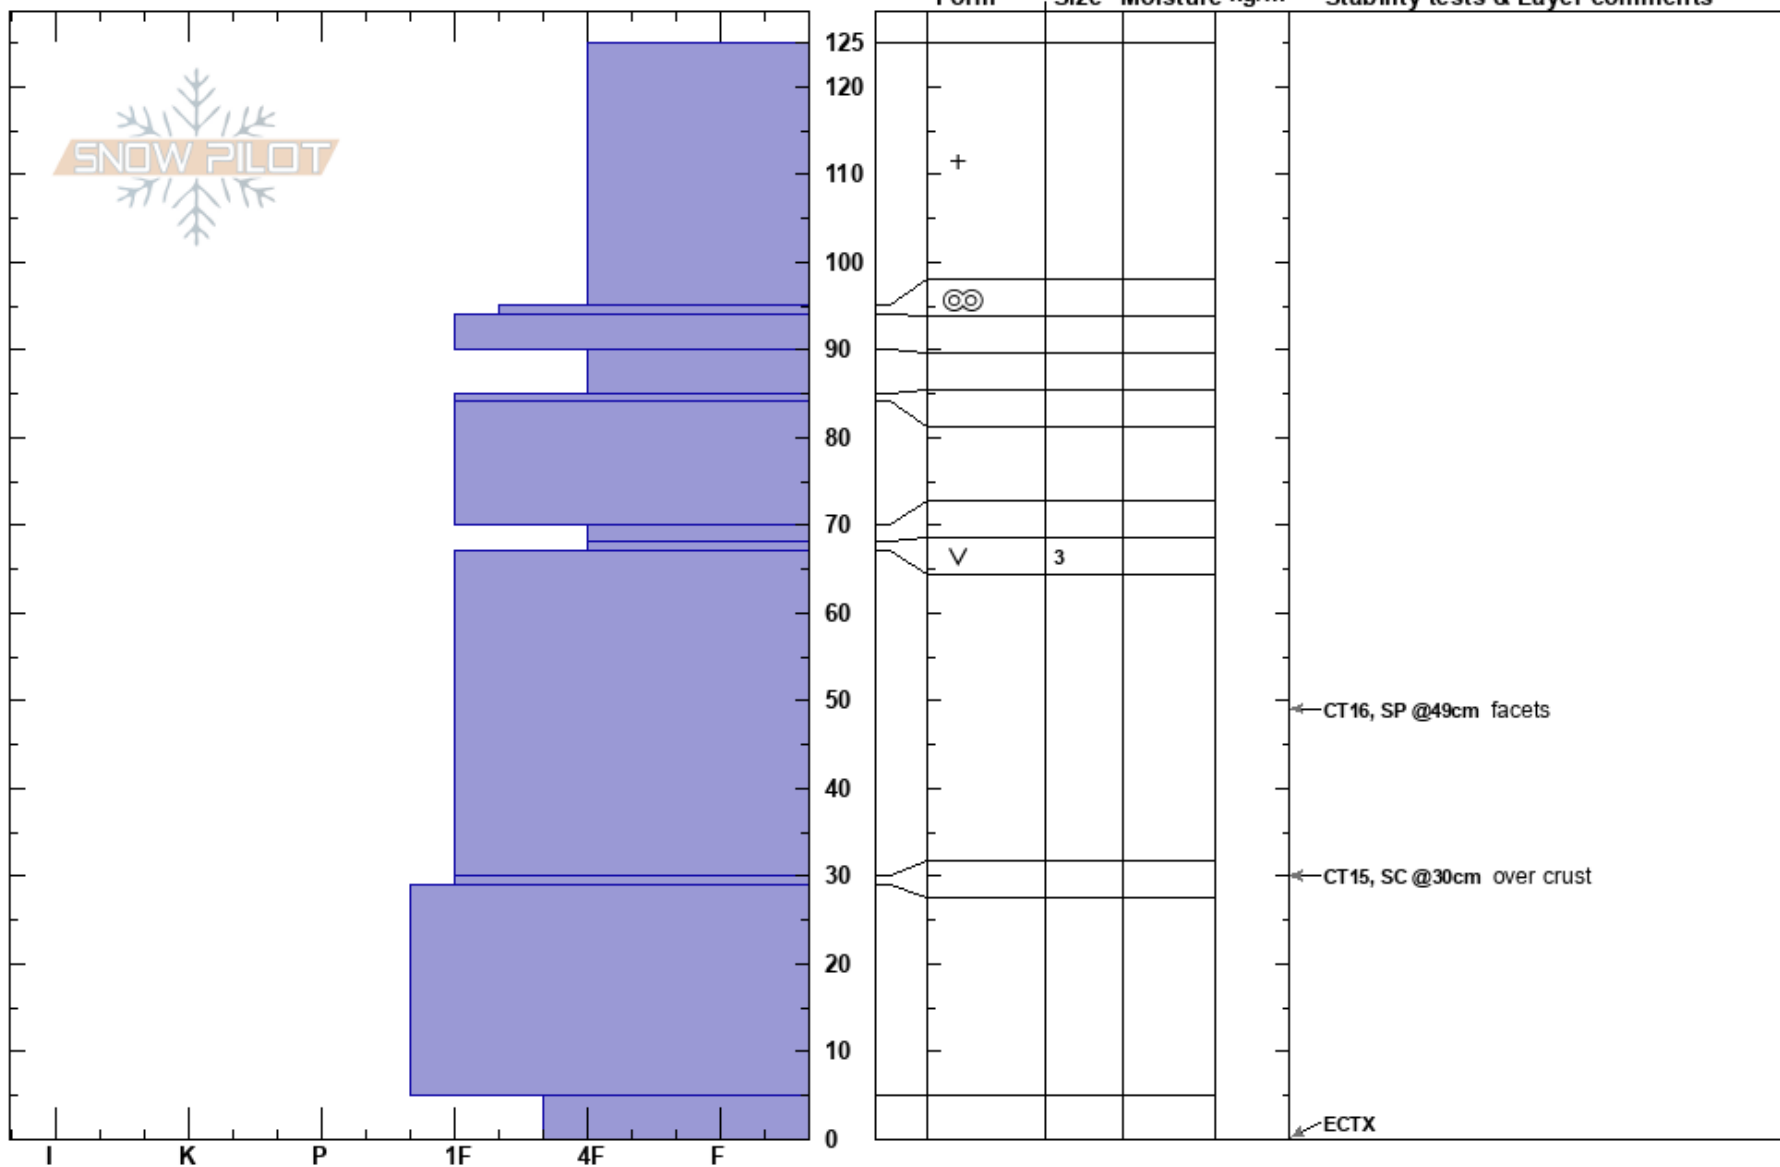

Sleeping Beauty
 Monashee
 BC
 Elevation: 2030 m
 Aspect: N
 Specifics:

jp mccarthy
 14/12/2023 - 09:45
 Co-ord:
 Slope Angle: 37°
 Wind Loading:

Stability: **HS: 125**
 Air Temperature: -4.7°C
 Sky Cover: OVC
 Precipitation: S1
 Wind: Calm
 Layer Notes: 68-67cm: Problematic layer