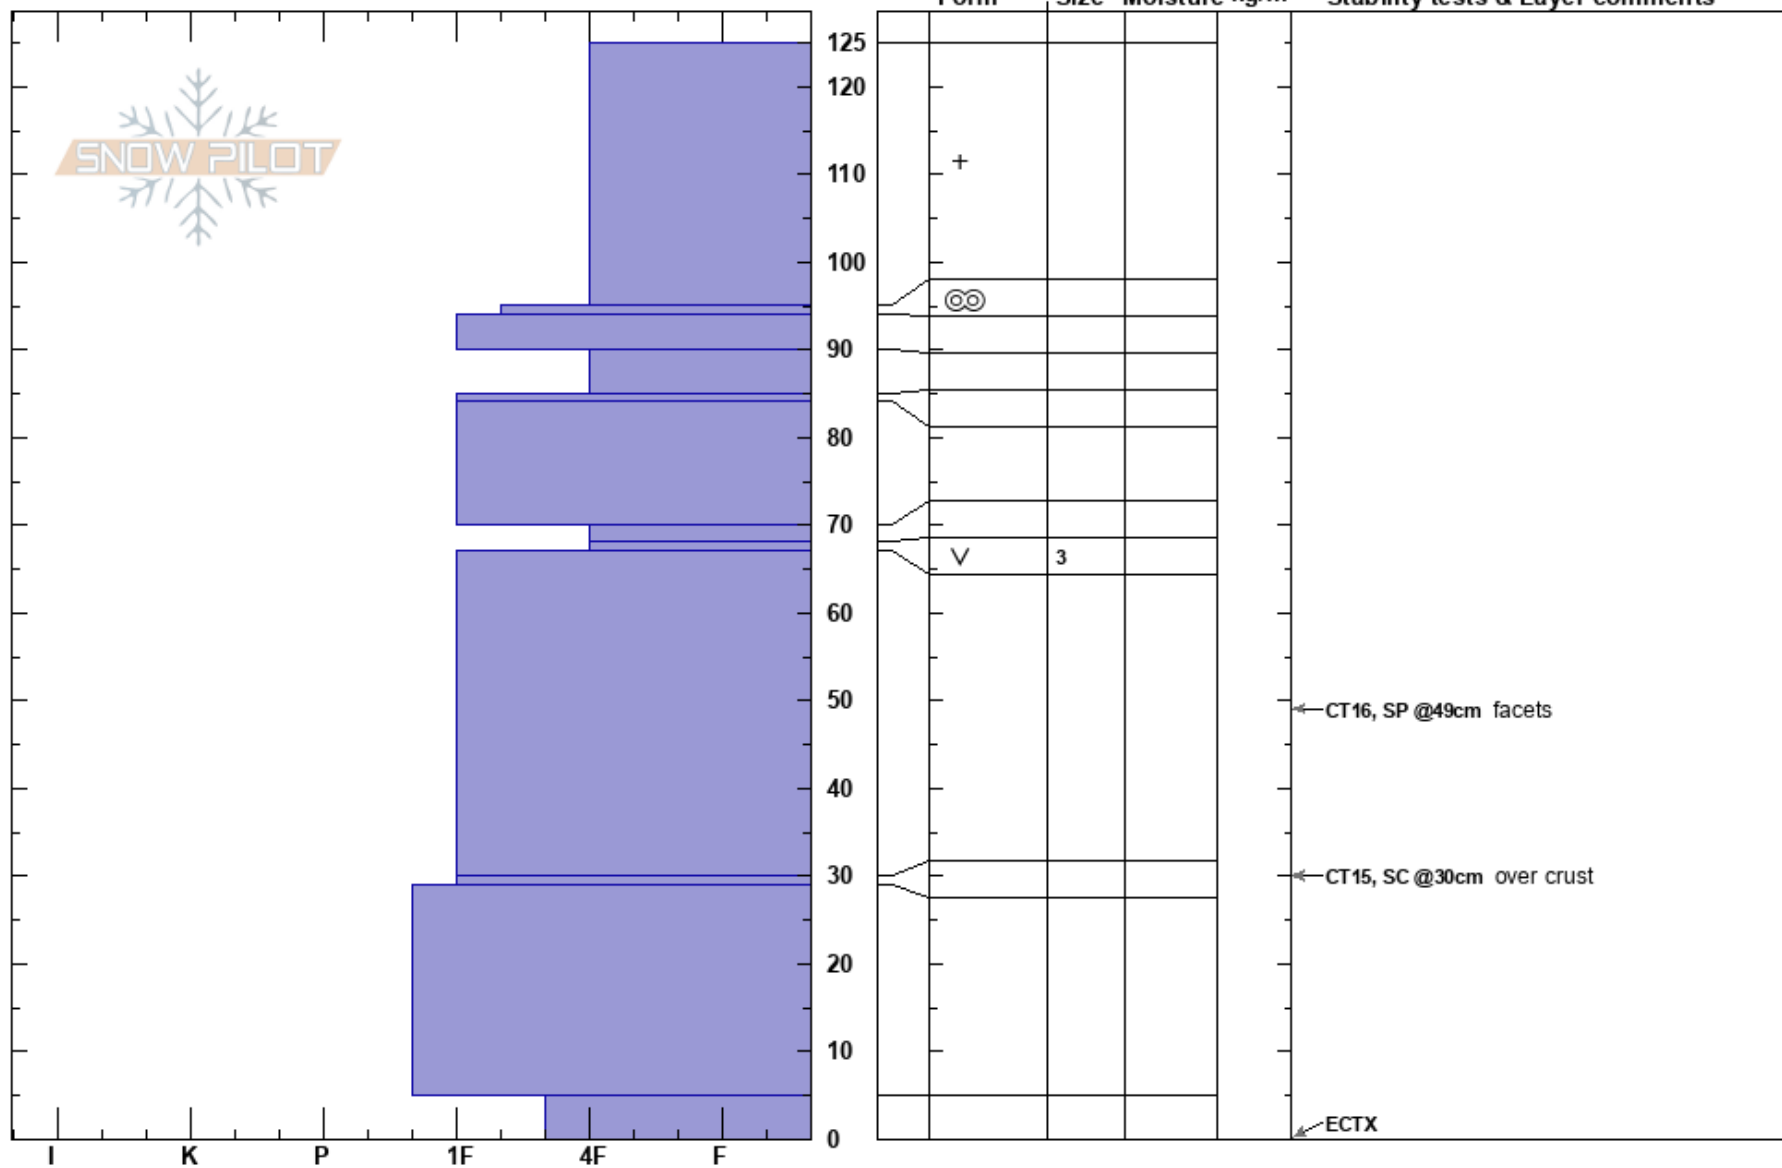

Sleeping Beauty
Monashee
BC
Elevation: 2030 m
Aspect: N
Specifics:

jp mccarthy
14/12/2023 - 09:45
Co-ord:
Slope Angle: 37°
Wind Loading:

Stability: HS: 125
Air Temperature: -4.7°C
Sky Cover: OVC
Precipitation: S1
Wind: Calm
Layer Notes:
68-67cm: Problematic layer