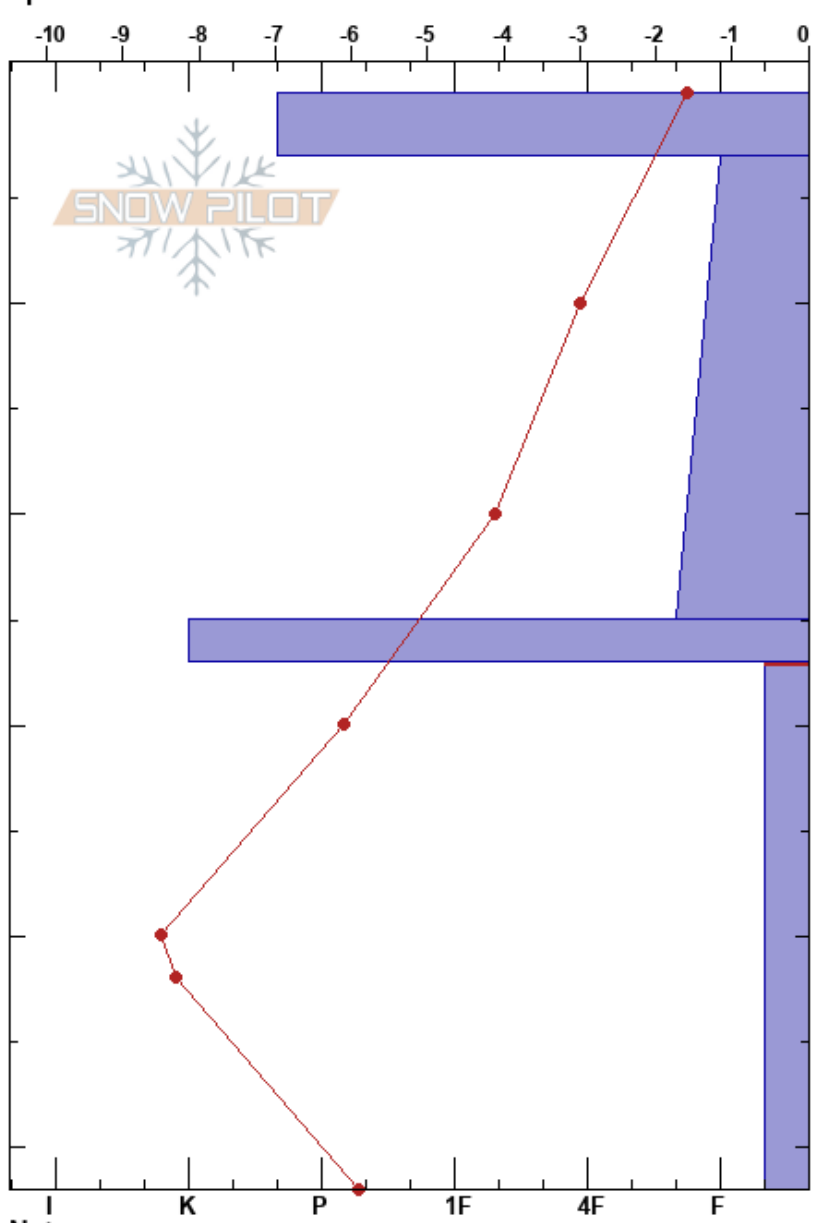

Enchanted Forest
 Vail/Summit County
 CO
Elevation: 11800 ft
Aspect:
Specifics:

Catalina Gamba
 12/14/2023 - 1:15pm
Co-ord:
Slope Angle: 17°
Wind Loading: yes

Stability: **HS:** 52
Air Temperature: -4.5°C **PF:** 50 **27-52cm:** Problematic layer
Sky Cover: BKN **PS:** 3
Precipitation: NO
Wind: Calm

Form	Crystal		ρ kg/m ³	Stability tests & Layer comments
	Size	Moisture		
/	0.5			
•	-0.5			
○				
^ (□)				

← STV @27cm
 ← PST11/100 (End) @27cm SC
 ← CTV, Q1 @27cm
 ← ECTP4 @27cm

Notes:

I K P 1F 4F F