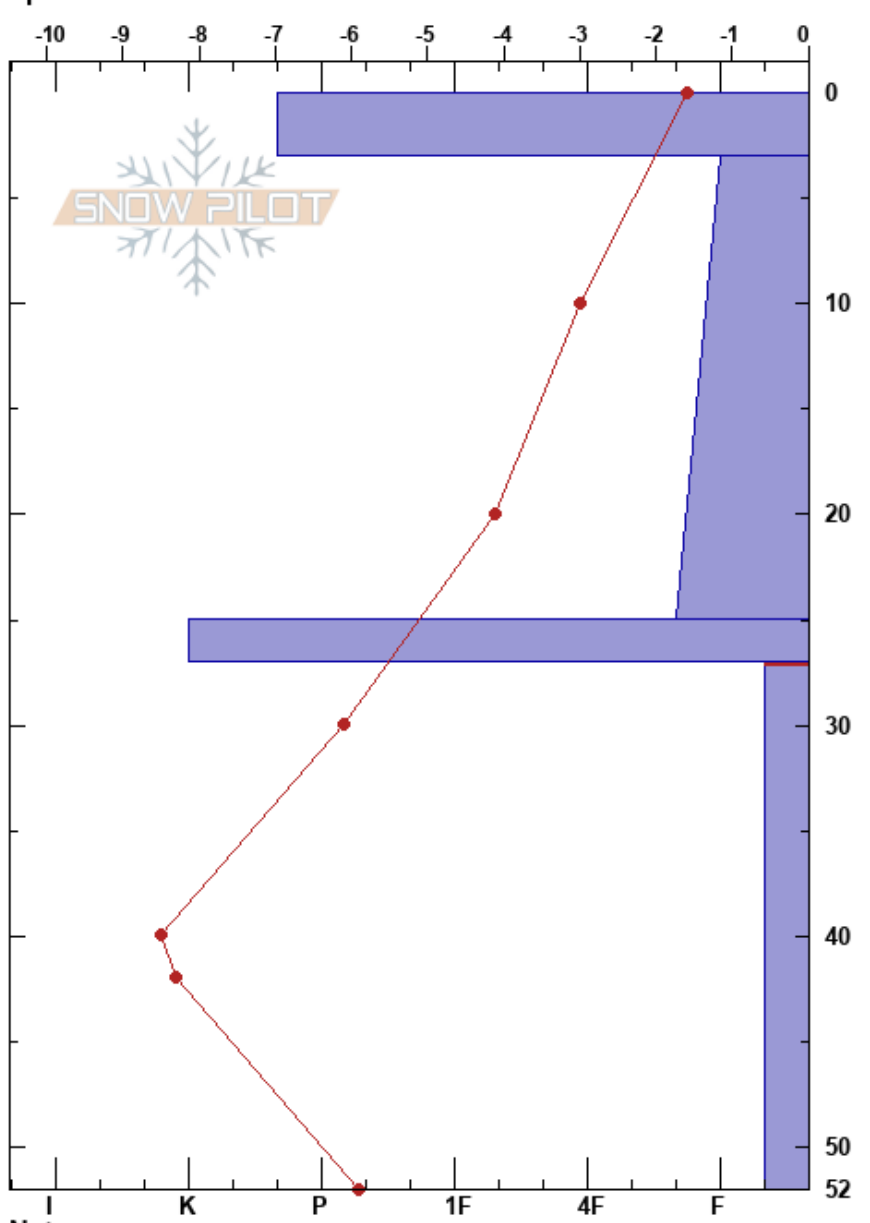

Enchanted Forest
 Vail/Summit County
 CO
Elevation: 11800 ft
Aspect:
Specifics:

Catalina Gamba
 12/14/2023 - 1:15pm
Co-ord:
Slope Angle: 17°
Wind Loading: yes

Stability: **HS:** 52
Air Temperature: -4.5°C **PF:** 50 **27-52cm:** Problematic layer
Sky Cover: BKN **PS:** 3
Precipitation: NO
Wind: Calm

Form	Crystal		ρ kg/m ³	Stability tests & Layer comments
	Size	Moisture		
/	0.5			
•	-0.5			
○				
^ (□)				

← STV @27cm
 ← PST11/100 (End) @27cm SC
 ← CTV, Q1 @27cm
 ← ECTP4 @27cm

Notes: