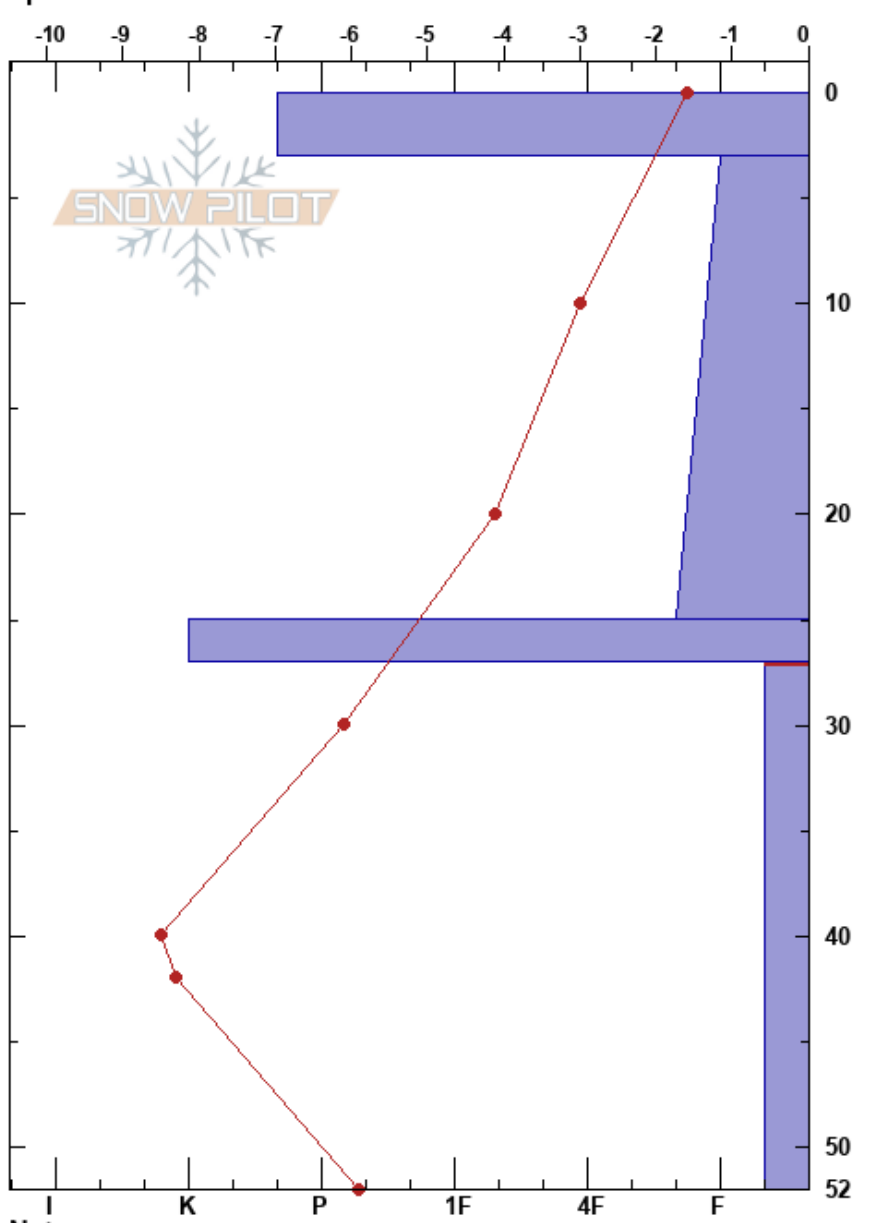

Enchanted Forest
 Vail/Summit County
 CO
Elevation: 11800 ft
Aspect:
Specifics:

Catalina Gamba
 12/14/2023 - 1:15pm
Co-ord:
Slope Angle: 17°
Wind Loading: yes

Stability: **HS:** 52
Air Temperature: -4.5°C **PF:** 50 **27-52cm:** Problematic layer
Sky Cover: BKN **PS:** 3
Precipitation: NO
Wind: Calm

Form	Crystal		ρ kg/m ³	Stability tests & Layer comments
	Size	Moisture		
/	0.5			
•	-0.5			
○				
^ (□)				

← STV @27cm
 ← PST11/100 (End) @27cm SC
 ← CTV, Q1 @27cm
 ← ECTP4 @27cm

Notes:

I K P 1F 4F F