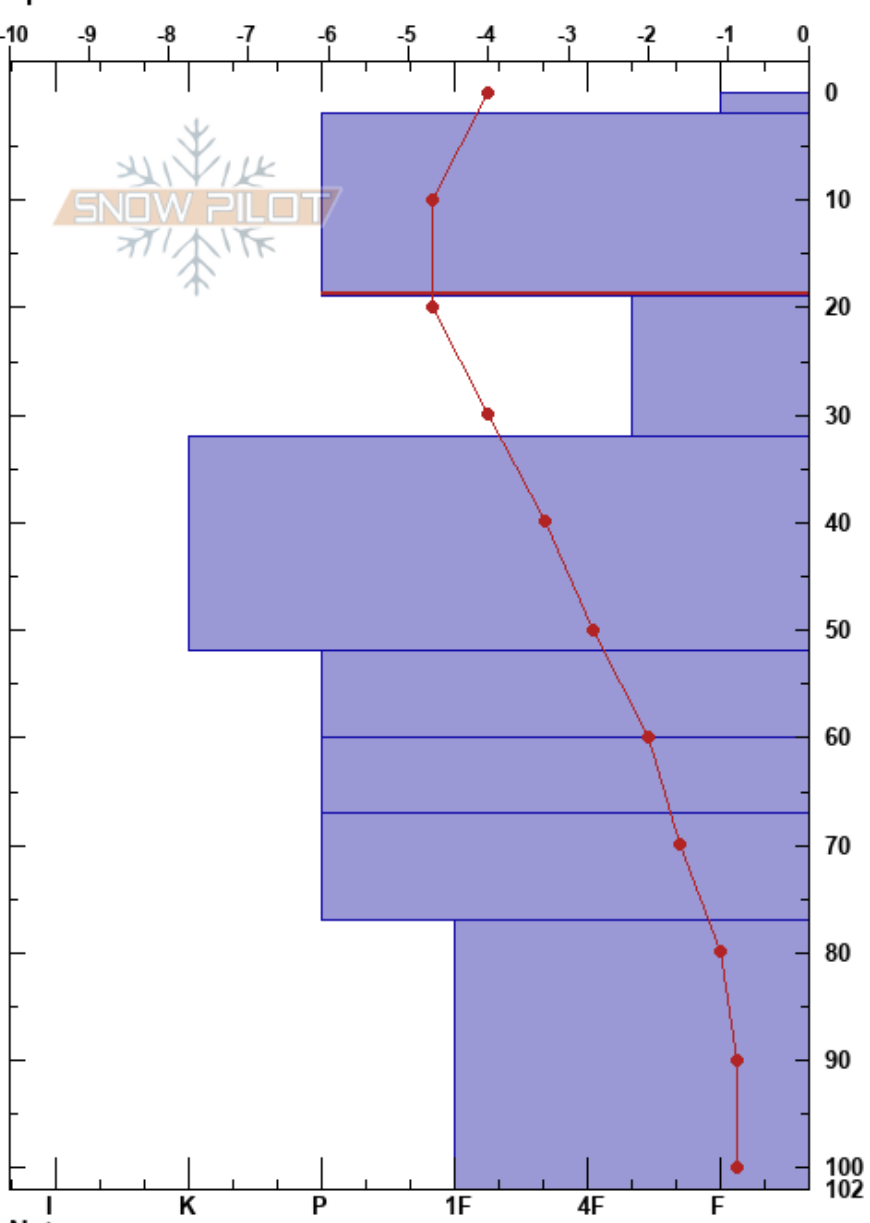

Maverick
 South Rockies
 AB
 Elevation: 1840 m
 Aspect: NE
 Specifics:

Emy Nantel
 14/12/2023 - 14:59
 Co-ord: 11U 687555W 5464111N
 Slope Angle: 35°
 Wind Loading: no

Stability:
 Air Temperature: -4°C
 Sky Cover: X
 Precipitation: S1
 Wind: S Light Breeze

HS: 102
 2-19cm: Problematic layer
 67-77cm: Decompose crust

Form	Crystal Size	Moisture	ρ kg/m ³	Stability tests & Layer comments
+	1-2	D		
•	0.3-0.5	D		
•	0.5-1	D		← CT12, RP @19cm ← CT4, SP @19cm
⊙		D		
•	0.5	D		
•	0.5-1	D		
⊙		D		67-77cm: Decompose crust ← DT15, SP @77cm
○	1			