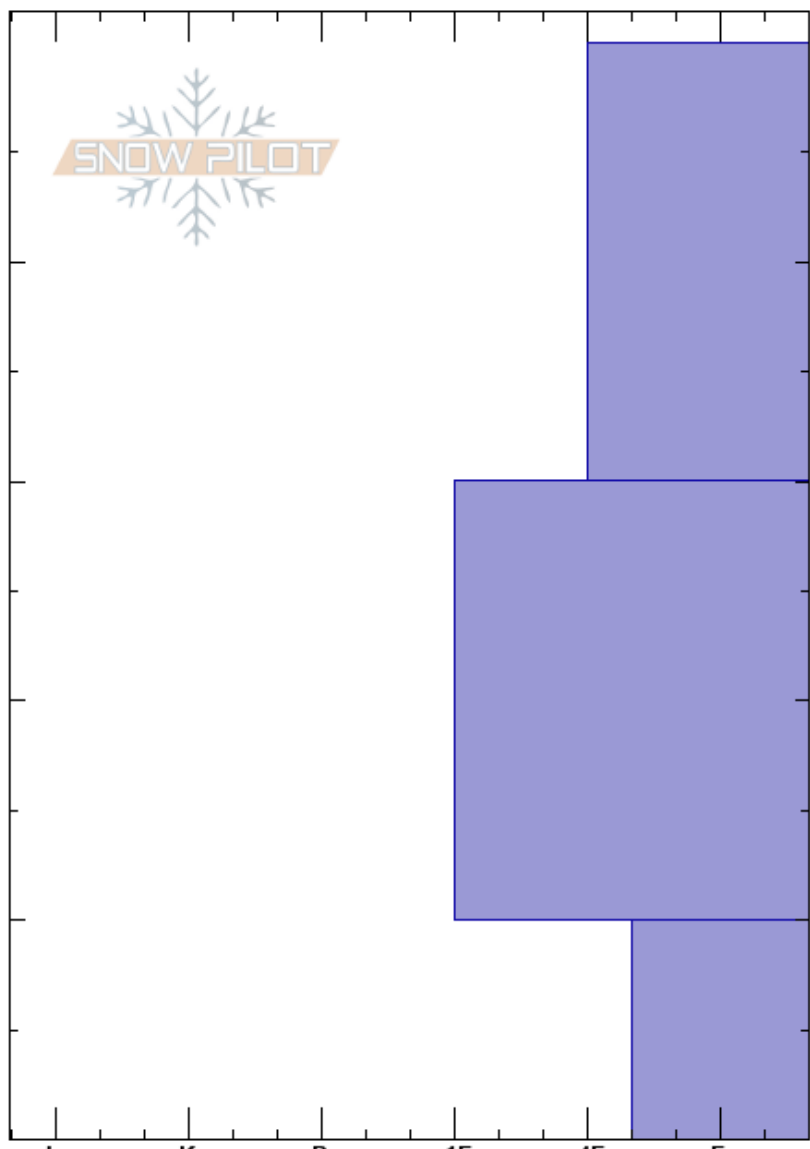

Williams Lake
Sangre de Cristo Range
NM

Alex Lombardo
12/14/2023 - 12:00pm
Co-ord: 36.55475N, -105.43143W
Slope Angle: 15°
Wind Loading:

Stability: Poor
Air Temperature: -5°C
Sky Cover: X
Precipitation: S-1
Wind: Calm
HS: 50
PF: 45
PS: 20
40-50cm: Problematic layer

Elevation: 3380 m
Aspect: NE
Specifics: Collapsing, localized

Crystal Form	Crystal Size	Moisture	ρ kg/m ³	Stability tests & Layer comments
+	1-2	D		
○ (□)	0.5-1 (1)	D		
^	2-2	D		

CT16, Q1 @50cm SC
ECTP14 @50cm SC