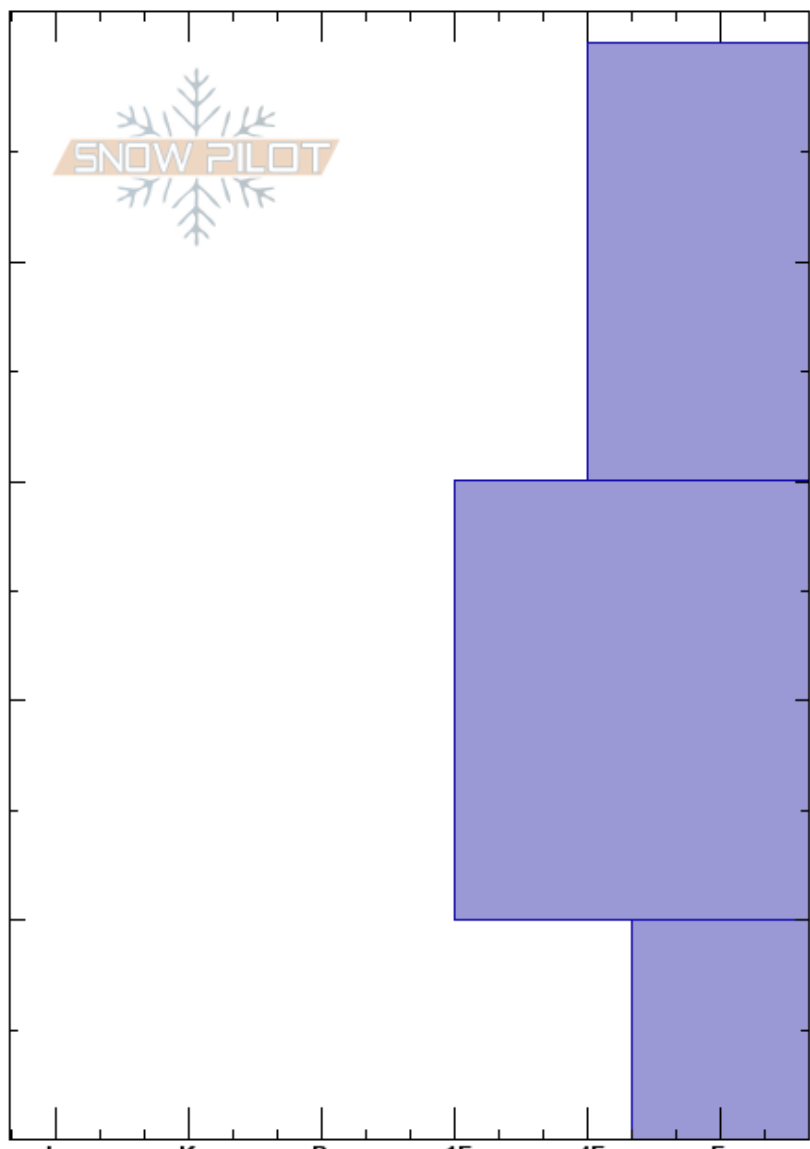

Williams Lake  
Sangre de Cristo Range  
NM

Alex Lombardo  
12/14/2023 - 12:00pm  
Co-ord: 36.55475N, -105.43143W  
Slope Angle: 15°  
Wind Loading:

Stability: Poor  
Air Temperature: -5°C  
Sky Cover: X  
Precipitation: S-1  
Wind: Calm  
HS: 50  
PF: 45  
PS: 20  
40-50cm: Problematic layer

Elevation: 3380 m  
Aspect: NE  
Specifics: Collapsing, localized

Crystal Form	Crystal Size	Moisture	$\rho$ kg/m <sup>3</sup>	Stability tests & Layer comments
+	1-2	D		
○ (□)	0.5-1 (1)	D		
^	2-2	D		

CT16, Q1 @50cm SC  
ECTP14 @50cm SC