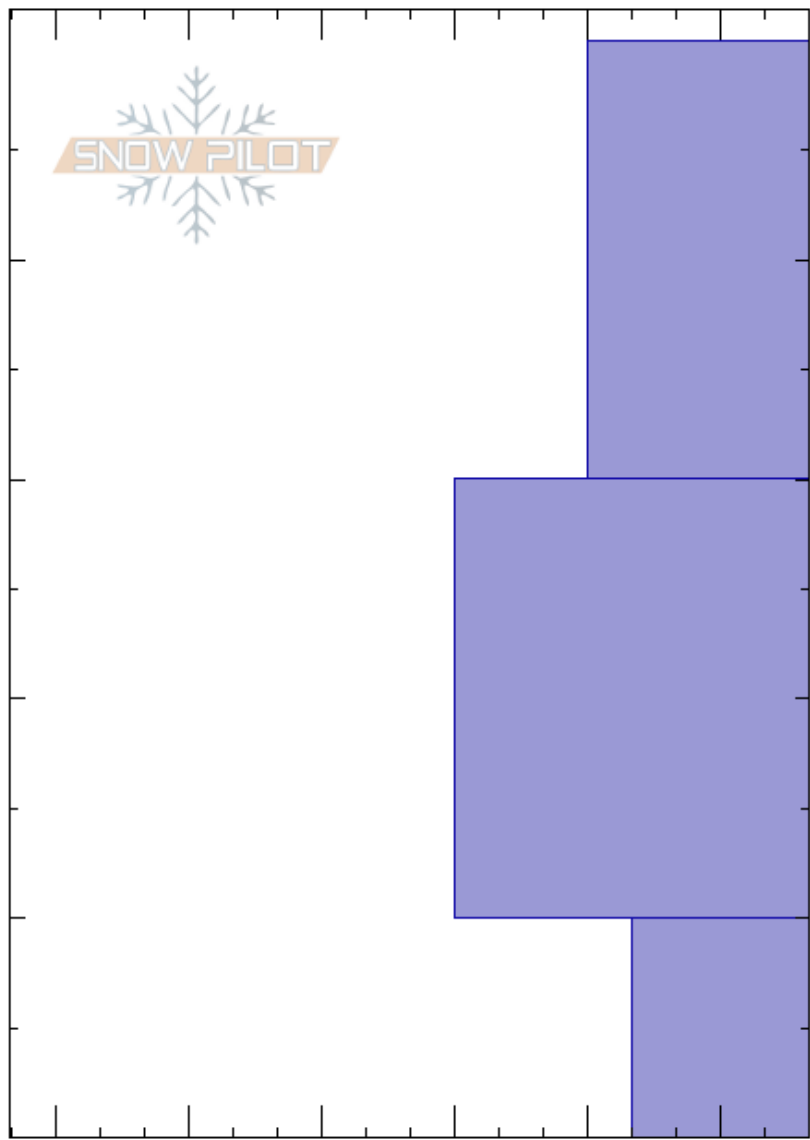

Williams Lake  
Sangre de Cristo Range  
NM

Alex Lombardo  
12/14/2023 - 12:00pm  
Co-ord: 36.55475N, -105.43143W  
Slope Angle: 15°  
Aspect: NE  
Wind Loading:

Stability: Poor  
Air Temperature: -5°C  
Sky Cover: X  
Precipitation: S-1  
Wind: Calm  
HS: 50  
PF: 45  
PS: 20  
40-50cm: Problematic layer

Elevation: 3380 m  
Specifics: Collapsing, localized

Crystal Form	Crystal Size	Moisture	$\rho$ kg/m <sup>3</sup>	Stability tests & Layer comments
+	1-2	D		
○ (□)	0.5-1 (1)	D		
^	2-2	D		

CT16, Q1 @50cm SC  
ECTP14 @50cm SC