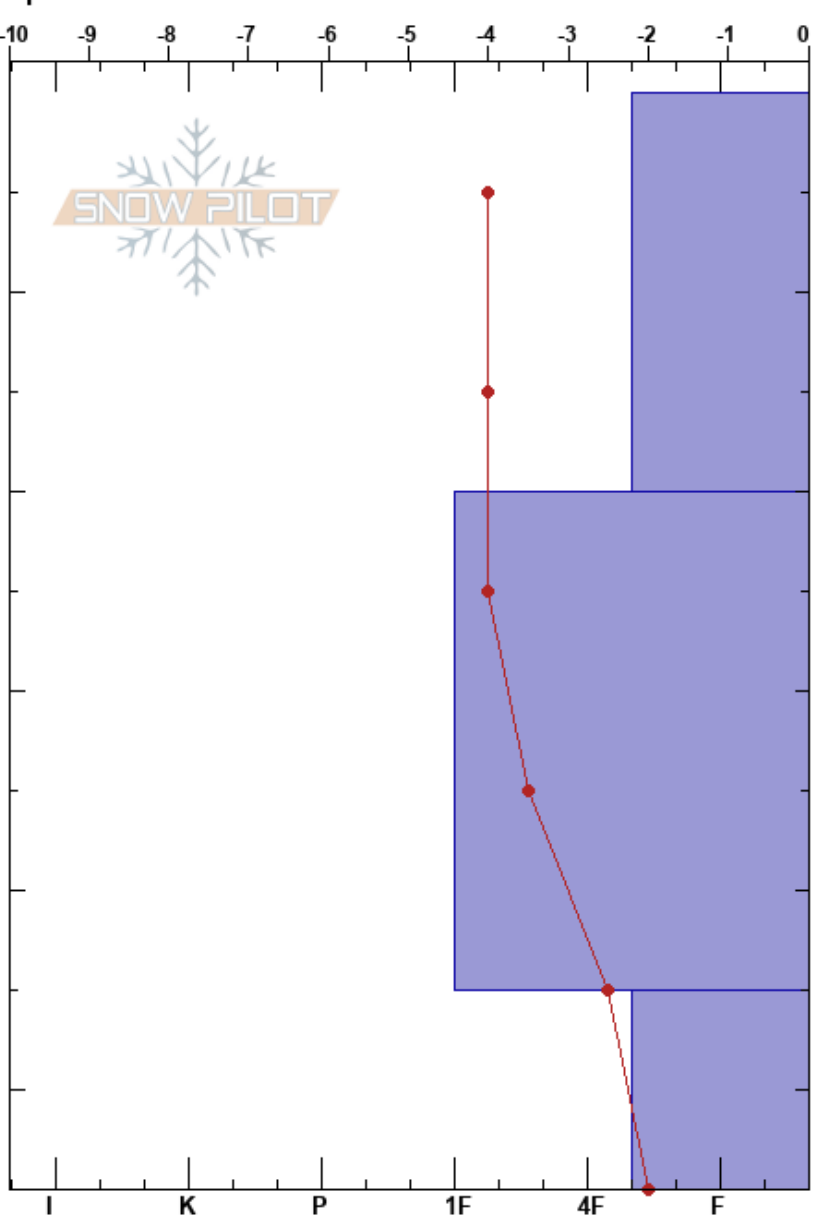

Williams Lake Trail
Sangre de Cristo Range
NM

Alex Lombardo
12/14/2023 - 11:00am
Co-ord: 36.56159N, -105.43254W
Slope Angle: 20°
Wind Loading:

Stability: Fair
Air Temperature: -5°C
Sky Cover: X
Precipitation: S1
Wind: Calm
HS: 55
PF: 45
PS: 20
45-55cm: Problematic layer

Elevation: 3360 m
Aspect: SW
Specifics:

Form	Crystal		Moisture	ρ kg/m ³	Stability tests & Layer comments
	Size				
+	1.5-2		D		
○ (□)	0.5-1 (1)		D		
^	2-2		D		STE @55cm ECTP17 @55cm SC CT14, Q1 @55cm SC CT13, Q1 @55cm SC

Notes: ~20 cm HST