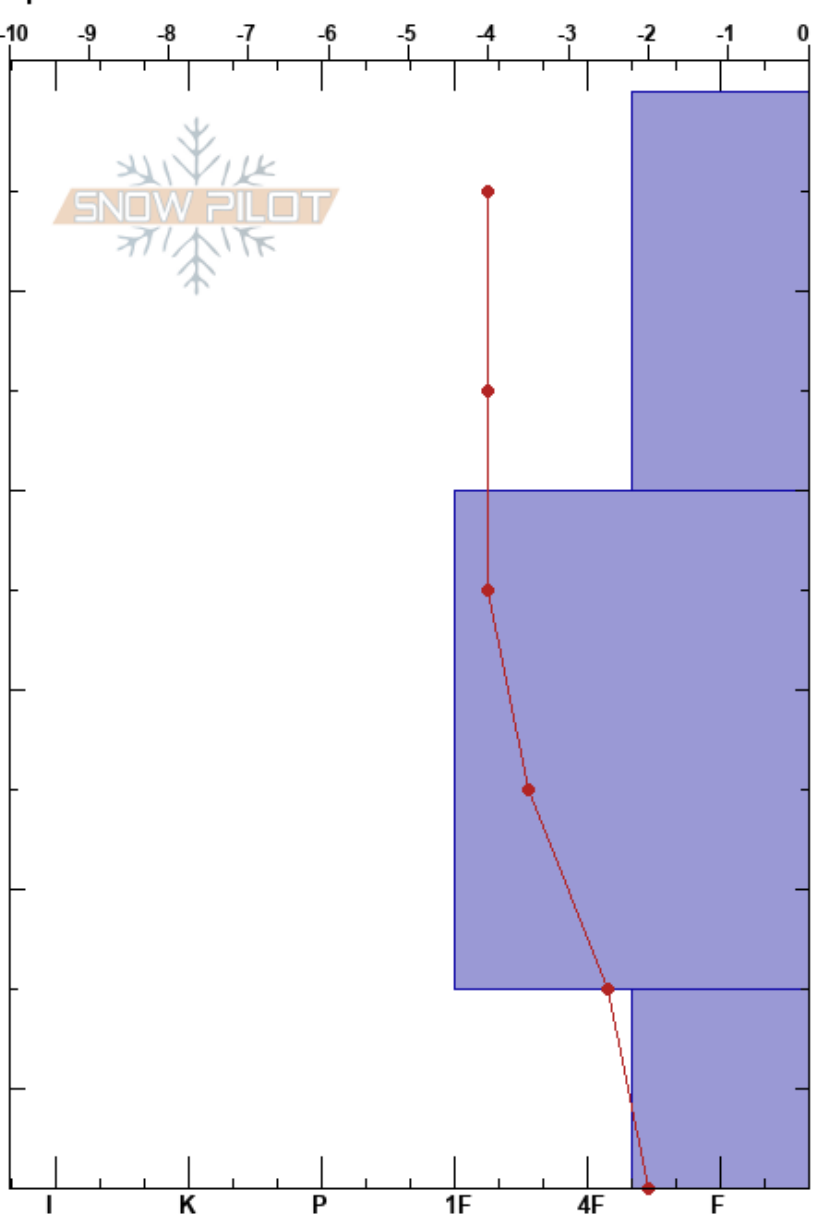

Williams Lake Trail  
Sangre de Cristo Range  
NM

Alex Lombardo  
12/14/2023 - 11:00am  
Co-ord: 36.56159N, -105.43254W  
Slope Angle: 20°  
Wind Loading:

Stability: Fair  
Air Temperature: -5°C  
Sky Cover: X  
Precipitation: S1  
Wind: Calm  
HS: 55  
PF: 45  
PS: 20  
45-55cm: Problematic layer

Elevation: 3360 m  
Aspect: SW  
Specifics:

Form	Crystal		$\rho$ kg/m <sup>3</sup>	Stability tests & Layer comments
	Size	Moisture		
+	1.5-2	D		
○ (□)	0.5-1 (1)	D		
^	2-2	D		STE @55cm ECTP17 @55cm SC CT14, Q1 @55cm SC CT13, Q1 @55cm SC

Notes: ~20 cm HST