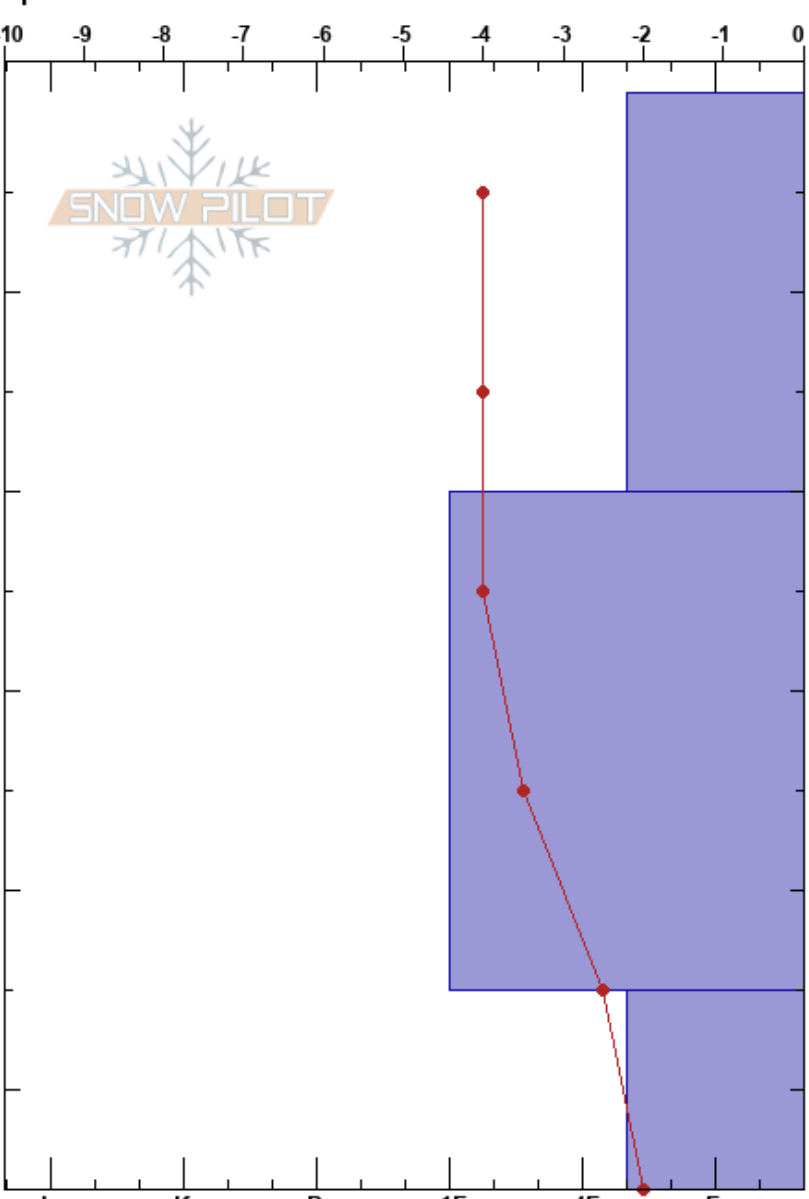

Williams Lake Trail
 Sangre de Cristo Range
 NM
 Elevation: 3360 m
 Aspect: SW
 Specifics:

Alex Lombardo
 12/14/2023 - 11:00am
 Co-ord: 36.56159N, -105.43254W
 Slope Angle: 20°
 Wind Loading:

Stability: Fair
 Air Temperature: -5°C
 Sky Cover: X
 Precipitation: S1
 Wind: Calm
 HS: 55
 PF: 45
 PS: 20
 45-55cm: Problematic layer

Form	Crystal		Moisture	ρ kg/m ³	Stability tests & Layer comments
	Size				
+	1.5-2		D		
○ (□)	0.5-1 (1)		D		
^	2-2		D		STE @55cm ECTP17 @55cm SC CT14, Q1 @55cm SC CT13, Q1 @55cm SC

Notes: ~20 cm HST