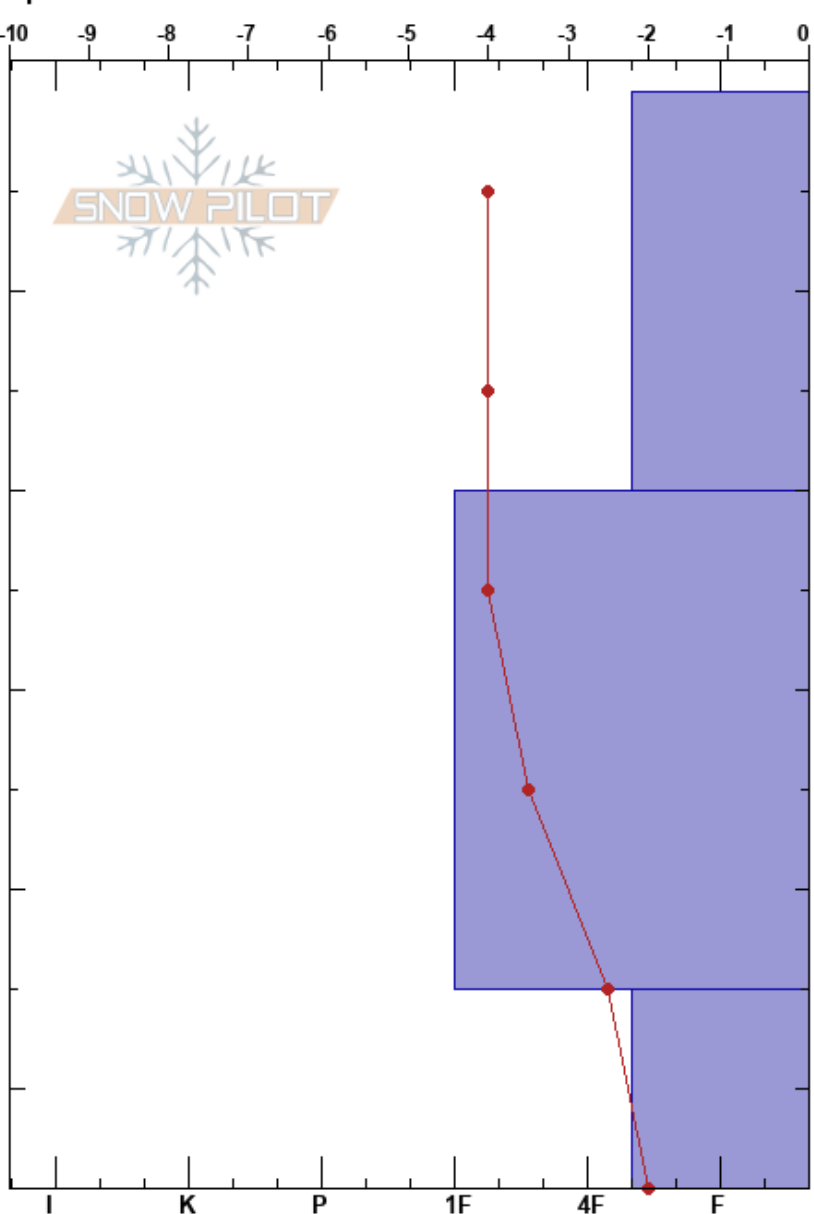

Williams Lake Trail
Sangre de Cristo Range
NM

Alex Lombardo
12/14/2023 - 11:00am
Co-ord: 36.56159N, -105.43254W
Slope Angle: 20°
Wind Loading:

Stability: Fair
Air Temperature: -5°C
Sky Cover: X
Precipitation: S1
Wind: Calm
HS: 55
PF: 45
PS: 20
45-55cm: Problematic layer

Elevation: 3360 m
Aspect: SW
Specifics:

Form	Crystal		Moisture	ρ kg/m ³	Stability tests & Layer comments
	Size				
+	1.5-2		D		
○ (□)	0.5-1 (1)		D		
^	2-2		D		STE @55cm ECTP17 @55cm SC CT14, Q1 @55cm SC CT13, Q1 @55cm SC

Notes: ~20 cm HST