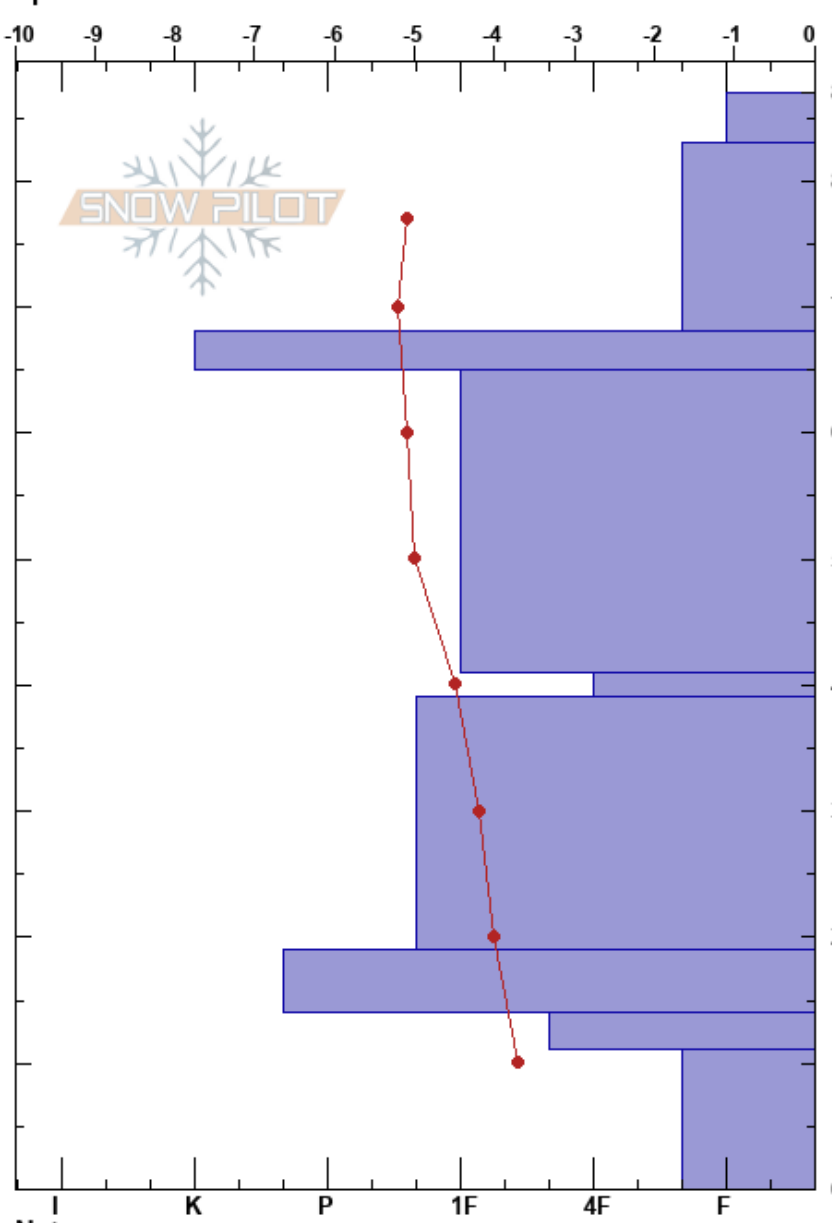

Downie N aspect
 Selkirks
 BC
 Elevation: 1385 m
 Aspect: NW
 Specifics:

Greg Paltinger
 12/12/2023 - 10:30
 Co-ord: 51.47740N, -118.39310E
 Slope Angle: 30°
 Wind Loading:

Stability: **HS:87**
 Air Temperature: -6°C **PF: 55**
 Sky Cover: SCT
 Precipitation: NO
 Wind: Calm

Layer Notes:

Form	Crystal Size	Moisture	ρ kg/m ³	Stability tests & Layer comments
/	1.5			
/	1.5	D		
/	1	D		
=		D		
/		D		
				← ECTN26 @50cm
∨	5	D		← ECTN26 @41cm
⊖	1	D		
⊗		D		
		D		← CT22, SC @11cm
^	4.6	D		