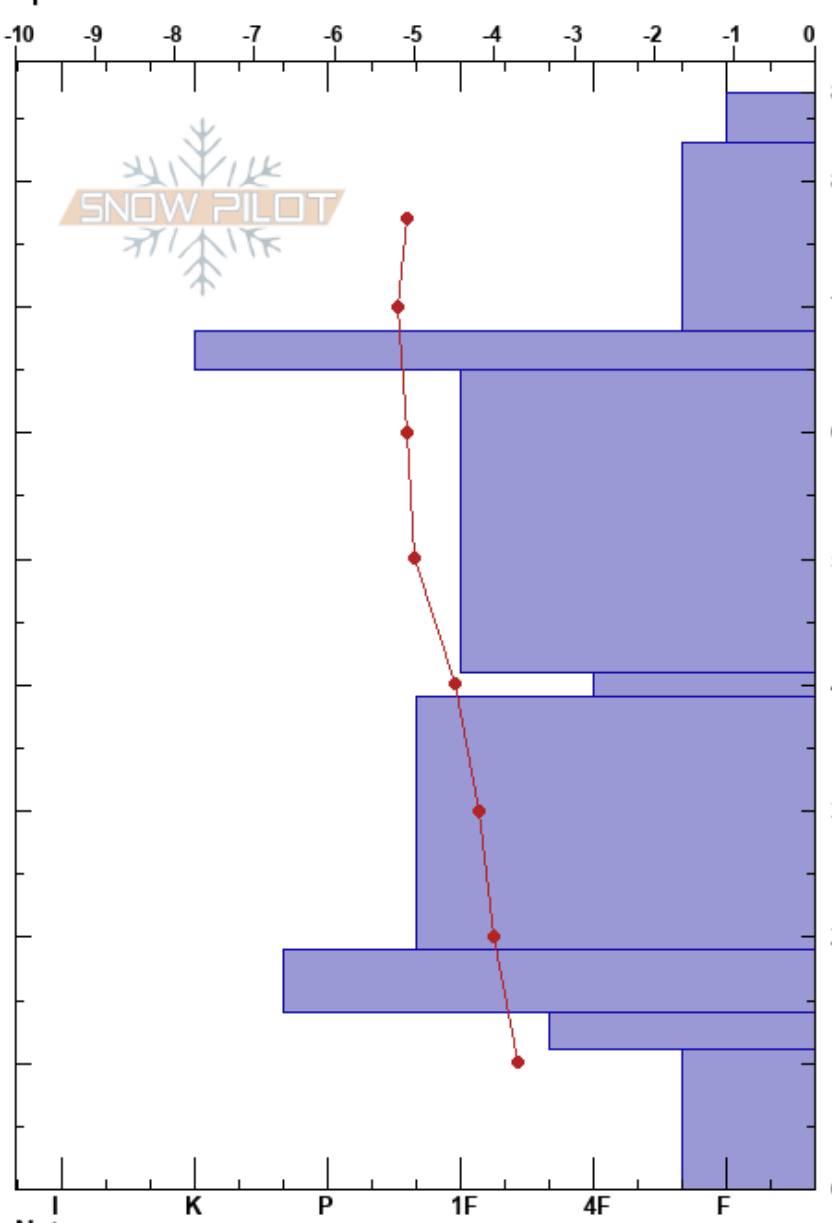

Downie N aspect
 Selkirks
 BC
 Elevation: 1385 m
 Aspect: NW
 Specifics:

Greg Paltinger
 12/12/2023 - 10:30
 Co-ord: 51.47740N, -118.39310E
 Slope Angle: 30°
 Wind Loading:

Stability: **HS:87**
 Air Temperature: -6°C **PF: 55**
 Sky Cover: SCT
 Precipitation: NO
 Wind: Calm

Layer Notes:

Form	Crystal Size	Moisture	ρ kg/m ³	Stability tests & Layer comments
/	1.5			
/	1.5	D		
/	1	D		
=		D		
/		D		
				← ECTN26 @50cm
∨	5	D		← ECTN26 @41cm
⊖	1	D		
⊙		D		
		D		← CT22, SC @11cm
^	4.6	D		