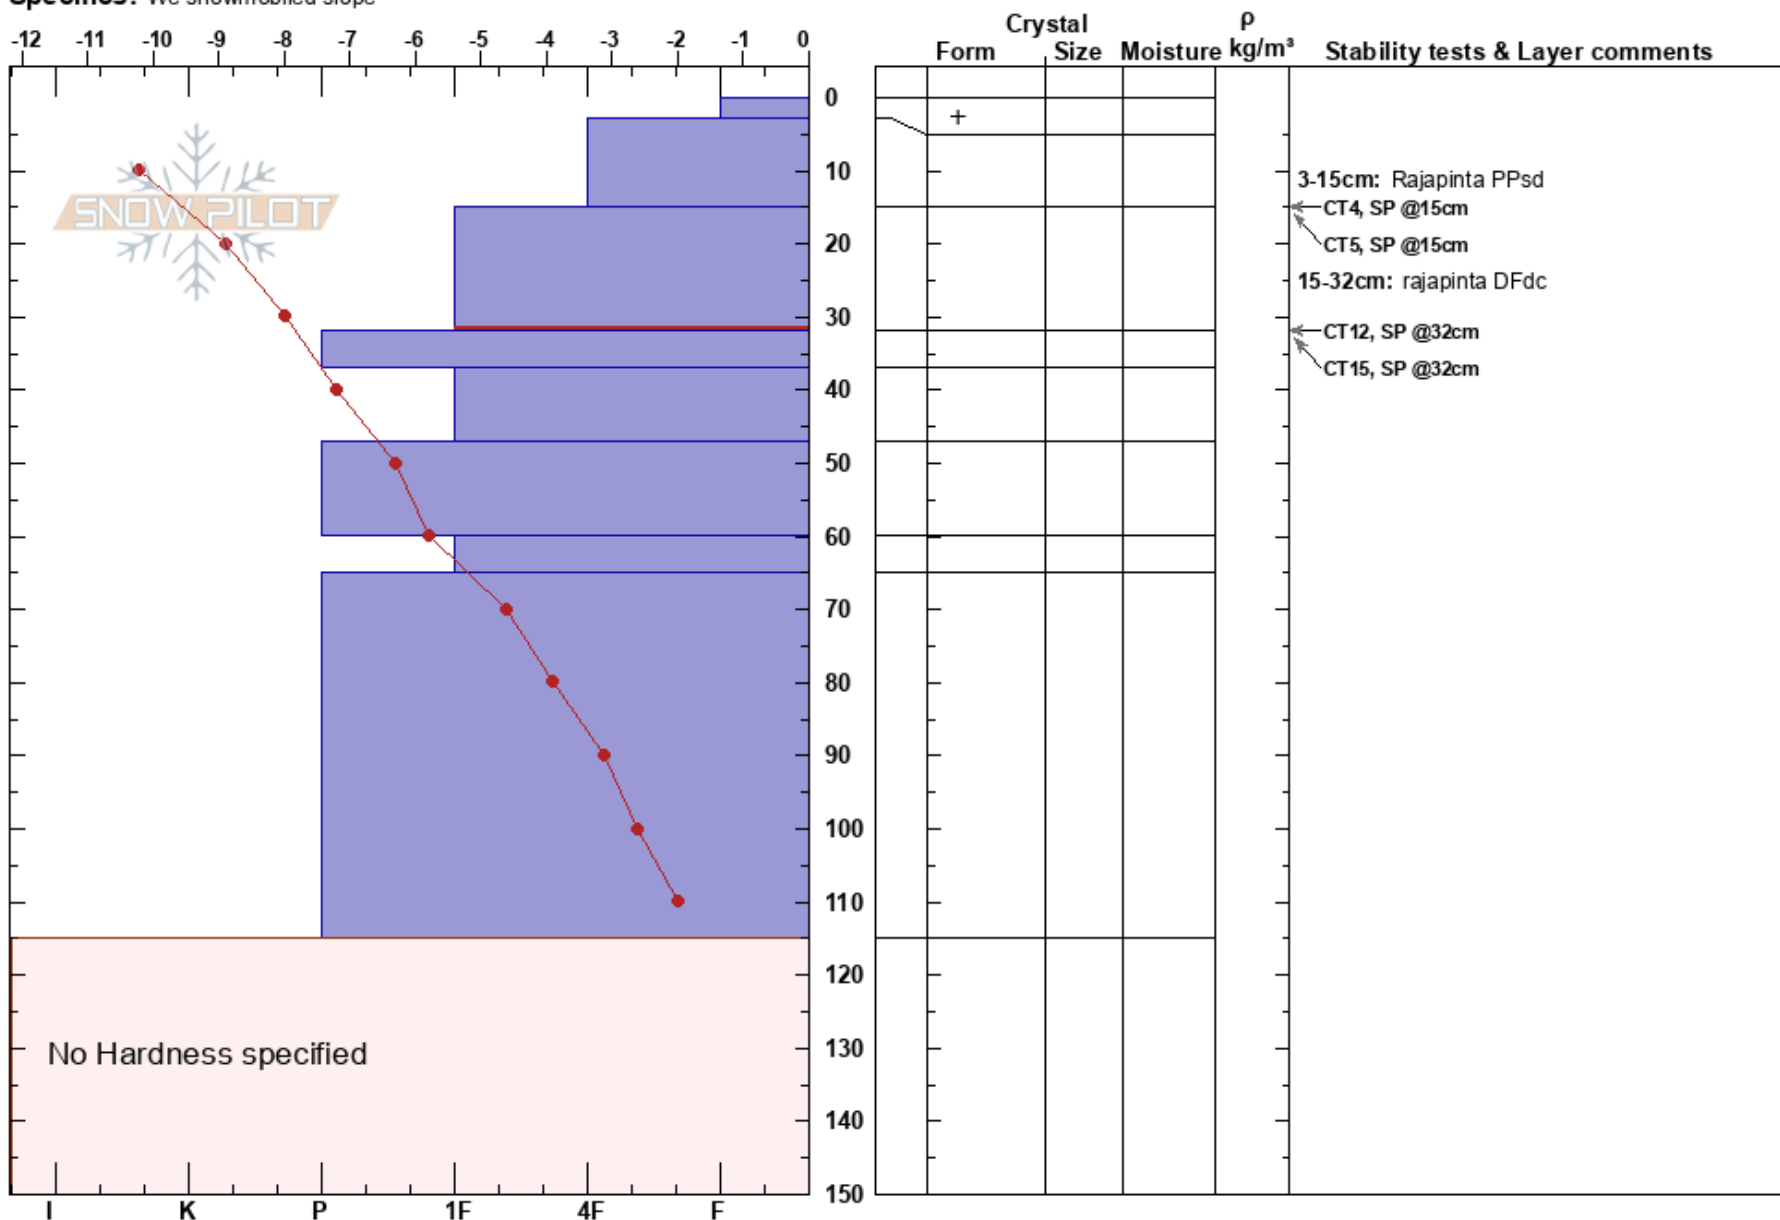

Ylästunturi
Finland
Elevation: 400 m
Aspect: W
Specifics: We snowmobiled slope

Tuomo Poukkanen
14/12/2023 - 12:00
Co-ord: 67.56619N, 24.18014E
Slope Angle: 22°
Wind Loading:

Stability: Fair
Air Temperature: -13.3°C
Sky Cover:
Precipitation:
Wind: Calm

PF: 29
Layer Notes:
3-15cm: Rajapinta PPsd
15-32cm: rajapinta DFdc
15-32cm: Problematic layer

Notes: Maisematien yltä.